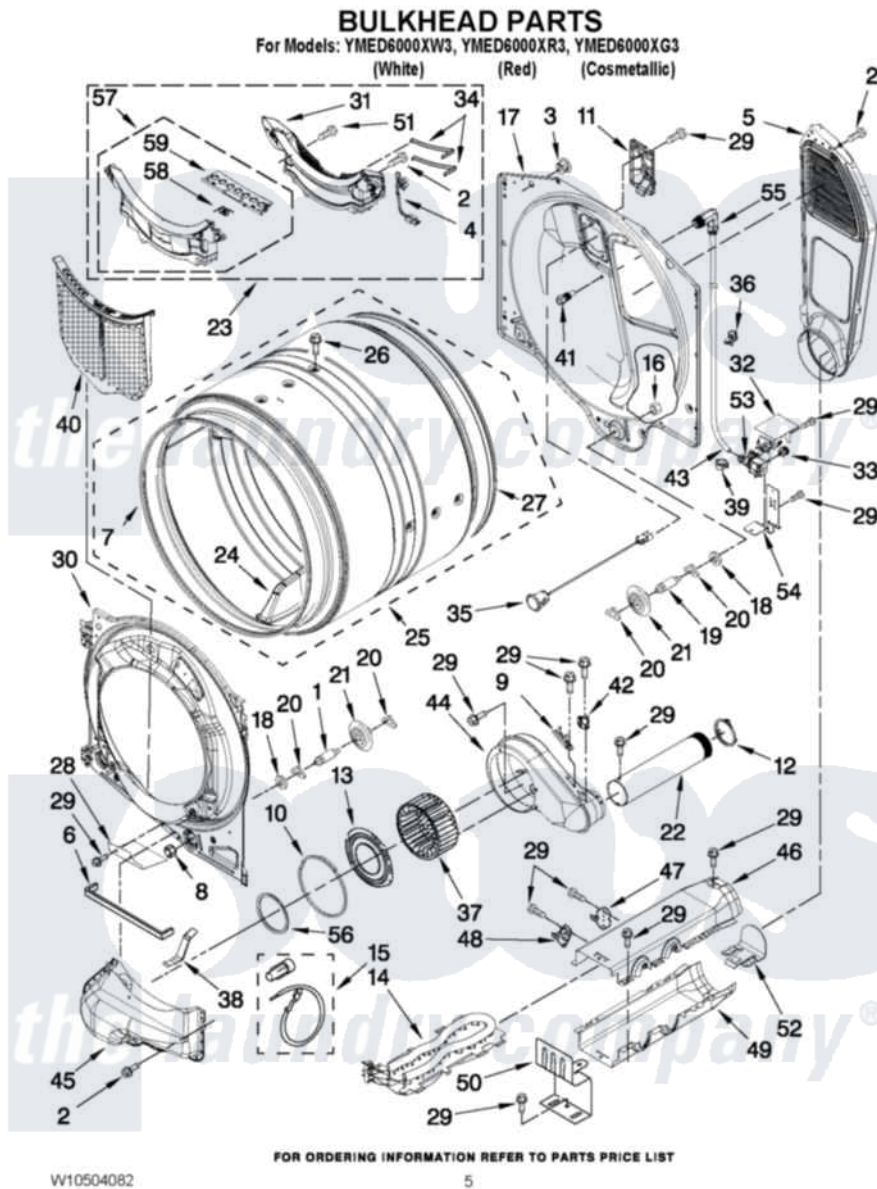

# Maytag YMED6000XR3 03 - BULKHEAD PARTS

Maytag [Residential Maytag YMED6000XR3 Dryer Parts](#) Parts Diagram 03 - BULKHEAD PARTS  
Click on the part number to view part

Item	Original Part Number	Replaced By	Status	Part Description
1	<a href="#">W10359271</a>			Shaft, Drum Roller Threads
2	3390647	<a href="#">488729</a>		Screw
3	<a href="#">8529007</a>			Plug, Rear Bulkhead
4	<a href="#">W10298258</a>			Harness, Sensor
5	697354	<a href="#">3387911</a>		Duct-Air
6	<a href="#">W10211950</a>			Seal, Outlet Housing
7	<a href="#">W10273050</a>			Seal, Drum Front
8	3934666	<a href="#">W10080210</a>		Nut, 3/8 X 16
9	<a href="#">3392519</a>			Thermal Limiter
10	<a href="#">697770</a>			Seal, Cover Plate Blower Housing
11	<a href="#">W10208422</a>			Rear Deflector
12	<a href="#">W10344699</a>			Collar, Duct
13	<a href="#">W10211901</a>			Collar Assembly
14	<a href="#">8544771</a>			Heater Element
15	<a href="#">279457</a>			Wire Kit, Terminal
16	W10001120	<a href="#">W10080190</a>		Nut, 3/8-16