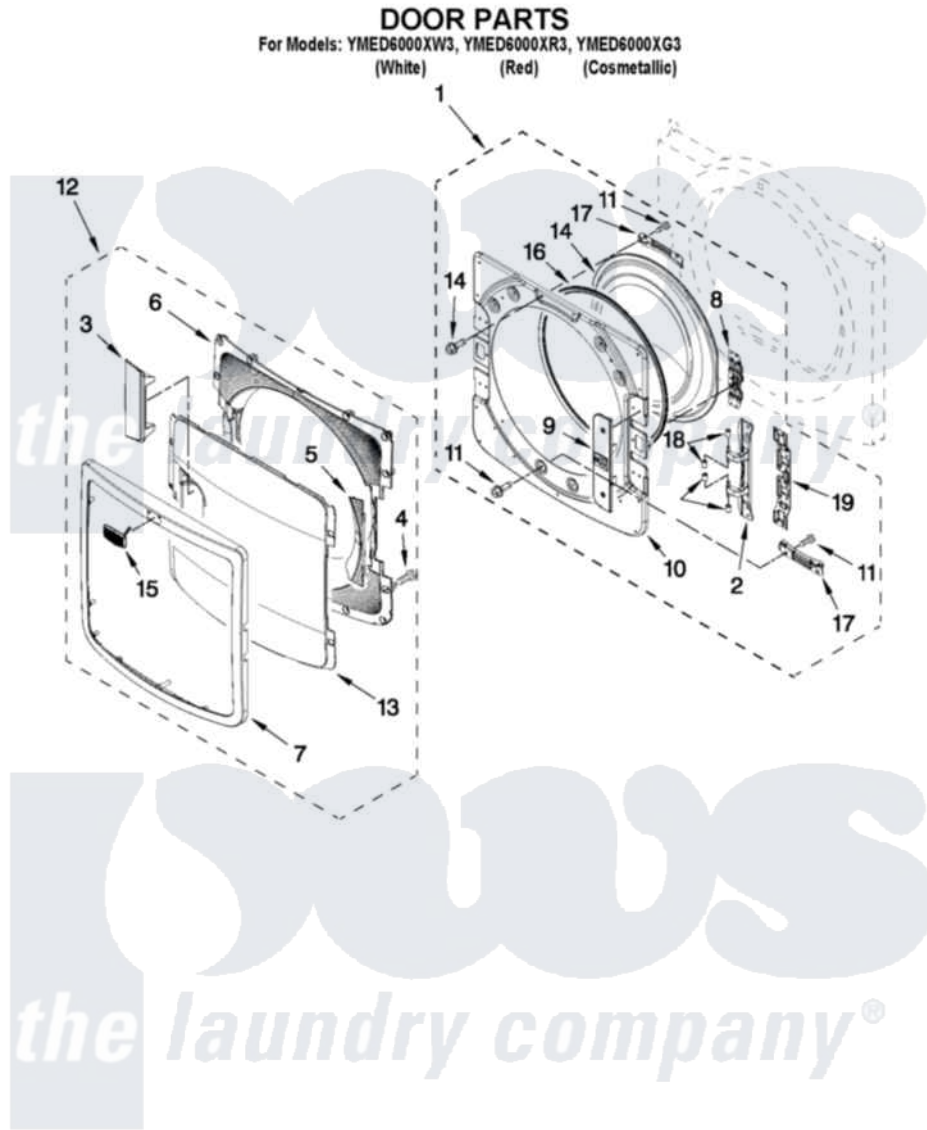

Maytag YMED6000XR3 04 - DOOR PARTS

W10504082

FOR ORDERING INFORMATION REFER TO PARTS PRICE LIST

7

Maytag [Residential Maytag YMED6000XR3 Dryer Parts](#) Parts Diagram 04 - DOOR PARTS
Click on the part number to view part

Item	Original Part Number	Replaced By	Status	Part Description
1	W10272387			Door Assembly Inner
2	W10208415			Hinge Base
3	W10272398			Door Handle
4	9742177			Screw, 8-18 X .625
5	W10272400			Door Plug
6	W10272392			Door-Intermediate
7	W10272390			Trim Door
8	W10208254			Door Inner Screw, 10-32 X 1/2
9	W10272404			Cover, Door Catch
10	W10285652			Inner Door
11	W10288126			Screw, 10-32 X 1/2
12	W10272389			Door, Outer Assembly
13	W10272391			Screen, Outer Door
14	W10208417			Window Inner Door
15	W10316087			Badge Assembly
16	W10208417			Window Inner Door