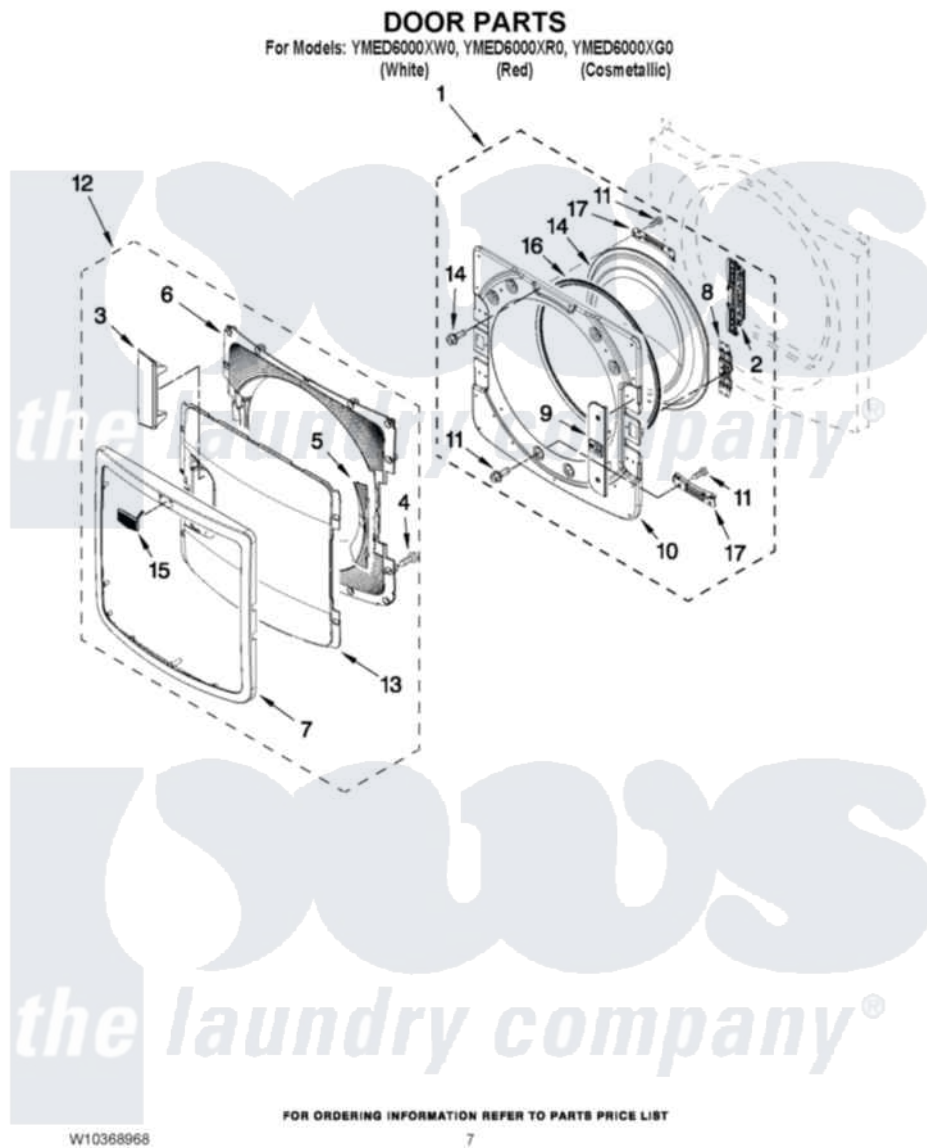

Maytag YMED6000XW0 04 - DOOR PARTS

Maytag [Residential Maytag YMED6000XW0 Dryer Parts](#) Parts Diagram 04 - DOOR PARTS
Click on the part number to view part

Item	Original Part Number	Replaced By	Status	Part Description
1	W10272387			Door Assembly Inner
2	W10208414			Door Hinge Assembly
3	W10272398			Door Handle
4	9742177			Screw, 8-18 X .625
5	W10272400			Door Plug
6	W10272392			Door-Intermediate
7	W10272390			Trim Door
8	W10208254			Door Inner Screw, 10-32 X 1/2
9	W10272404			Cover, Door Catch
10	W10285652			Inner Door
11	W10288126			Screw, 10-32 X 1/2
12	W10272389			Door, Outer Assembly
13	W10272391			Screen, Outer Door
14	W10208417			Window Inner Door
15	W10316087			Badge Assembly
16	W10208417			Window Inner Door