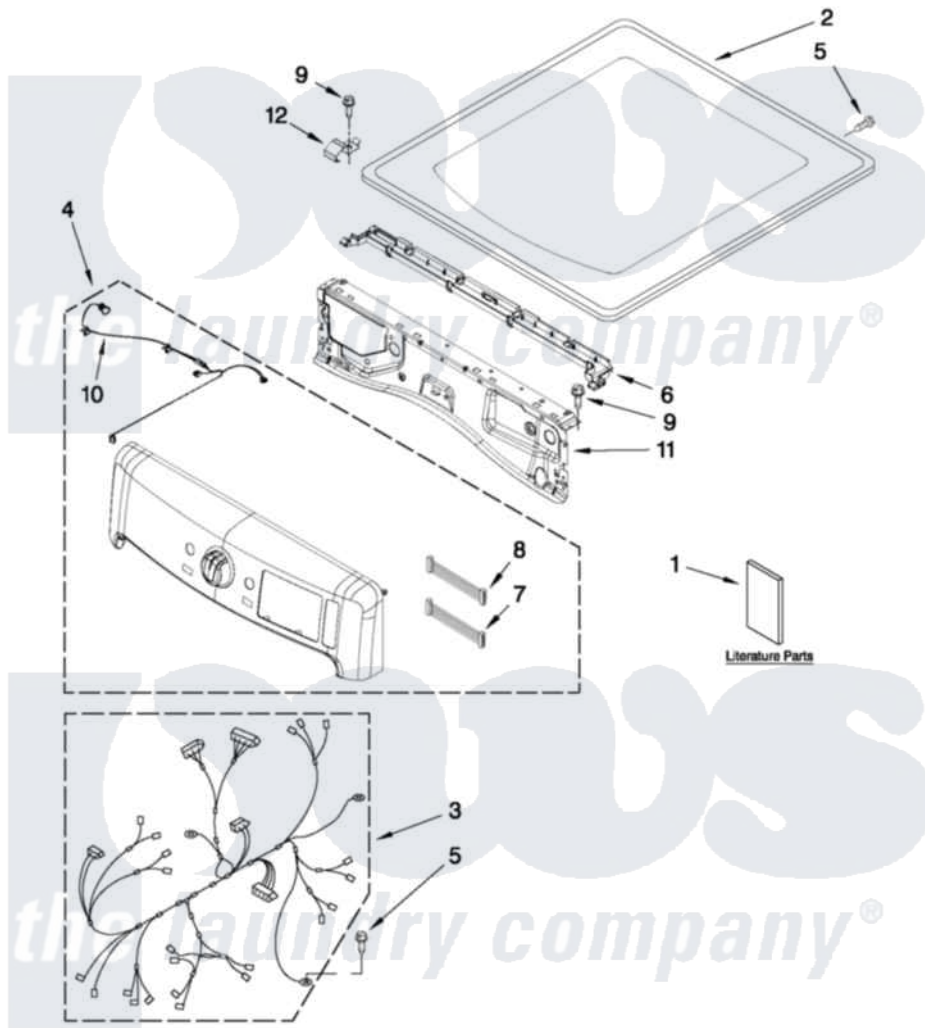

Maytag YMED6000XW1 01 - TOP AND CONSOLE PARTS

MAYTAG

TOP AND CONSOLE PARTS
 For Models: YMED6000XW1, YMED6000XR1, YMED6000XG1
 (White) (Red) (Cosmetallic)

29" ELECTRIC DRYER

FOR ORDERING INFORMATION REFER TO PARTS PRICE LIST

4-11 Printed in U.S.A. (JLP)(bay)

1

Part No. W10406219 Rev. A

[Maytag Residential Maytag YMED6000XW1 Dryer Parts](#) Parts Diagram 01 - TOP AND CONSOLE PARTS

[Click on the part number to view part](#)

Item	Original Part Number	Replaced By	Status	Part Description
1	W10312954		Not Available	USE & CARE GUIDE
"	W10316958		Not Available	TECH SHEET
"	W10057364		Not Available	INSTALLATION INSTRUCTIONS
2	W10208383			Top
"	W10337792			Top
"	W10301057			Top
3	W10355895		Not Available	HARNES, MAIN
4	W10350674	W10464555		Panel, Console
"	W10350675	W10464556		Panel, Console
"	W10350676	W10388470		Console
5	693995			Screw, Hex Head
6	W10317570			Water Channel
7	W10309986			Cable, Jumper
8	W10309987			Cable, Jumper
9	3390647	488729		Screw
10	W10267833			Cable, Led User-Interface