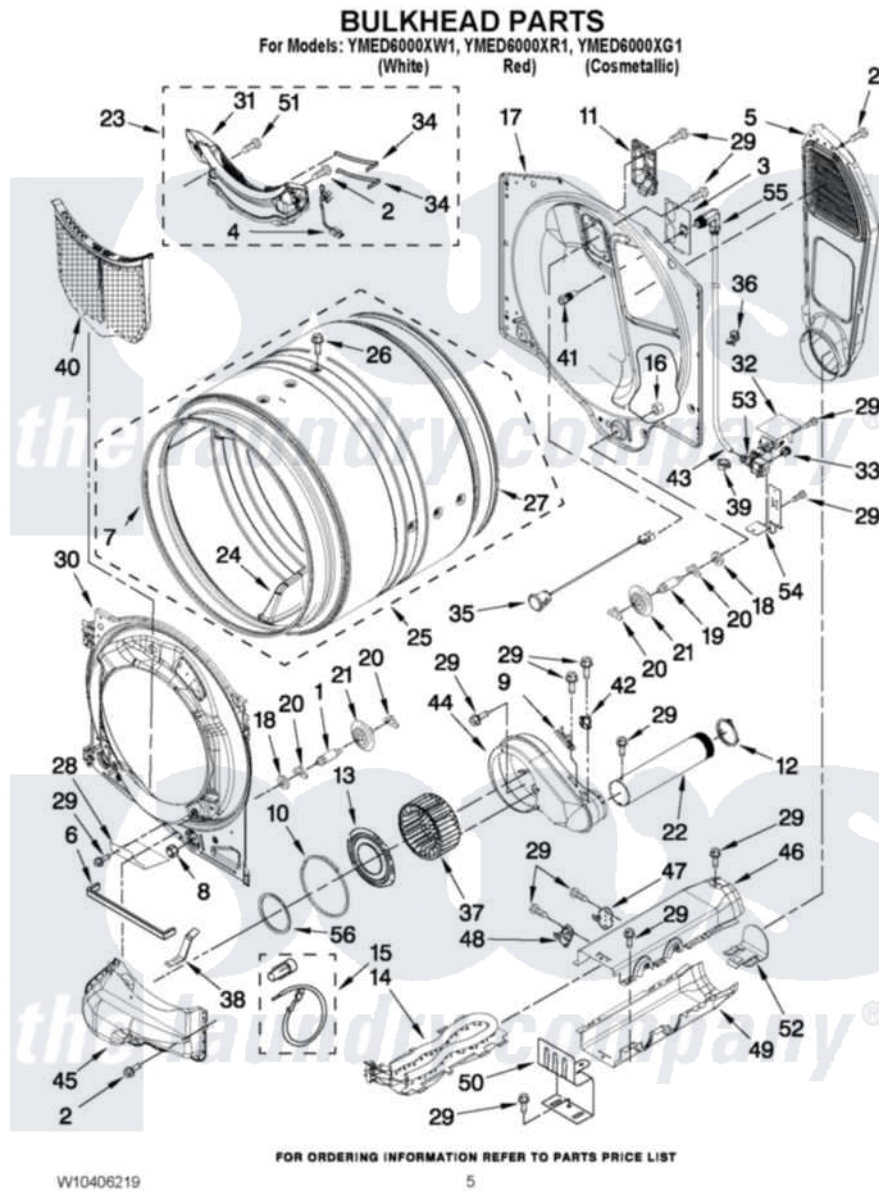

Maytag YMED6000XW1 03 - BULKHEAD PARTS

Maytag [Residential Maytag YMED6000XW1 Dryer Parts](#) Parts Diagram 03 - BULKHEAD PARTS
Click on the part number to view part

Item	Original Part Number	Replaced By	Status	Part Description
1	8575324	W10359271		Shaft, Drum Roller Threads
2	3390647	488729		Screw
3	W10249422			Nozzle, Bracket Rear
4	W10298258			Harness, Sensor
5	697354	3387911		Duct-Air
6	W10211950			Seal, Outlet Housing
7	W10273050			Seal, Drum Front
8	3934666	W10080210		Nut, 3/8 X 16
9	3392519			Thermal Limiter
10	697770			Seal, Cover Plate Blower Housing
11	W10208422			Rear Deflector
12	W10344699			Collar, Duct
13	W10211901			Collar Assembly
14	8544771			Heater Element
15	279457			Wire Kit, Terminal
16	W10001120	W10080190		Nut, 3/8-16