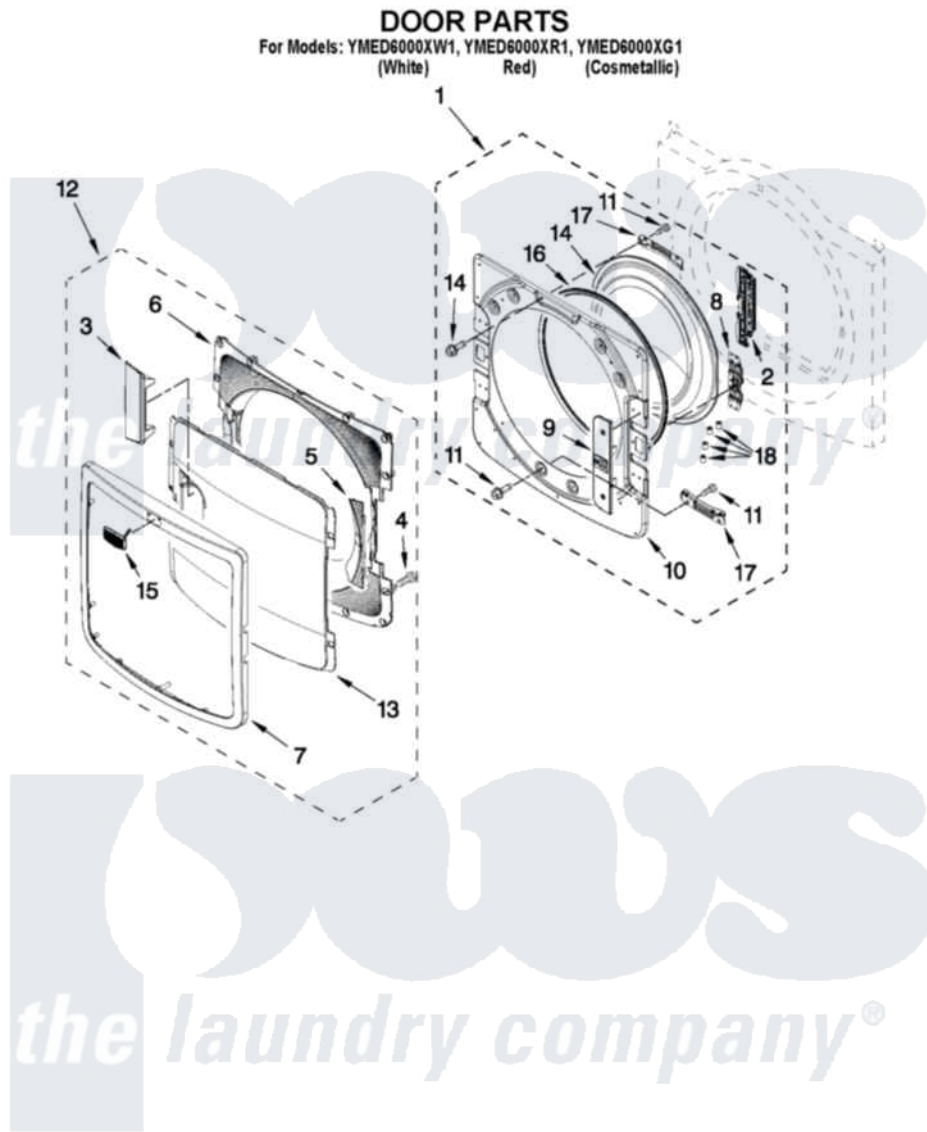

Maytag YMED6000XW1 04 - DOOR PARTS

W10406219

FOR ORDERING INFORMATION REFER TO PARTS PRICE LIST

7

Maytag [Residential Maytag YMED6000XW1 Dryer Parts](#) Parts Diagram 04 - DOOR PARTS
Click on the part number to view part

Item	Original Part Number	Replaced By	Status	Part Description
1	W10272387			Door Assembly Inner
2	W10208414			Door Hinge Assembly
3	W10272398			Door Handle
4	9742177			Screw, 8-18 X .625
5	W10272400			Door Plug
6	W10272392			Door-Intermediate
7	W10272390			Trim Door
8	W10208254			Door Inner Screw, 10-32 X 1/2
9	W10272404			Cover, Door Catch
10	W10285652			Inner Door
11	W10288126			Screw, 10-32 X 1/2
12	W10272389			Door, Outer Assembly
13	W10272391			Screen, Outer Door
14	W10208417			Window Inner Door
15	W10316087			Badge Assembly
16	W10208417			Window Inner Door