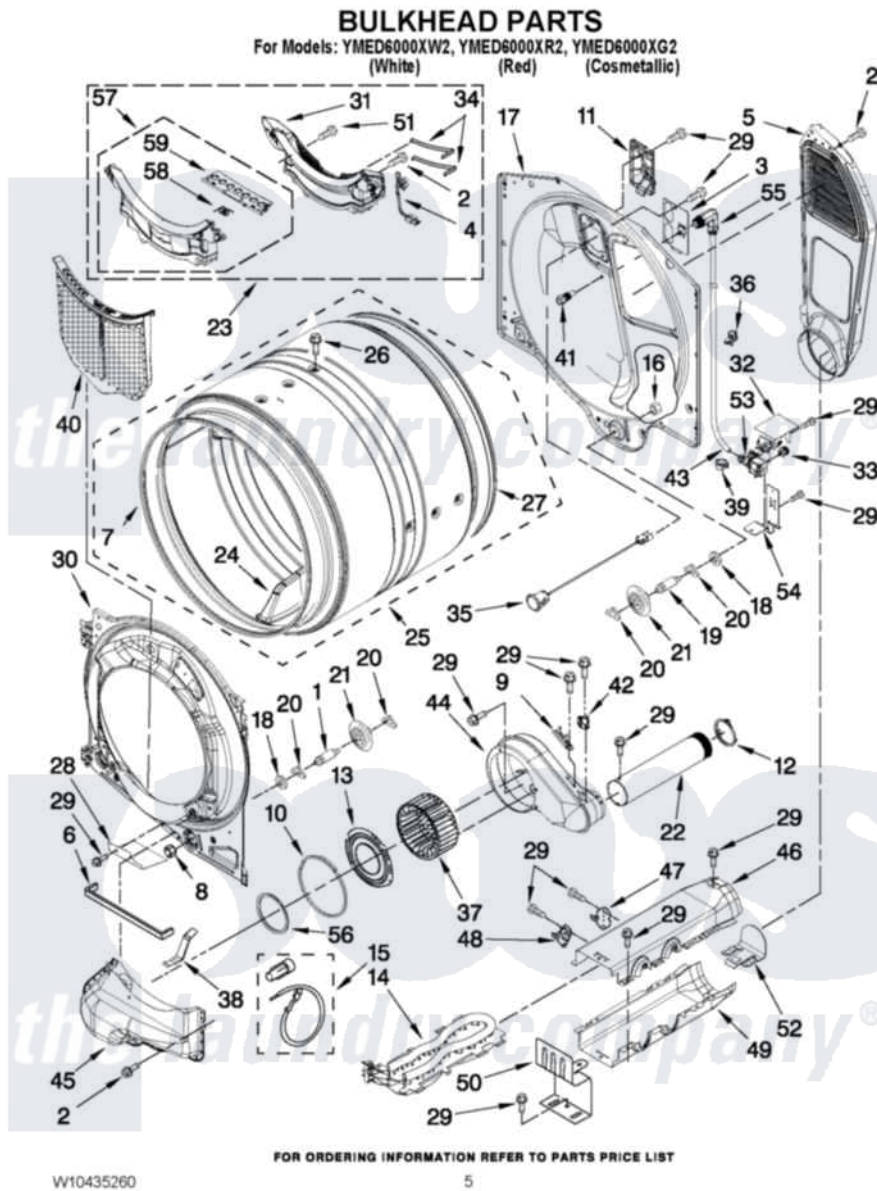

# Maytag YMED6000XW2 03 - BULKHEAD PARTS

Maytag [Residential Maytag YMED6000XW2 Dryer Parts](#) Parts Diagram 03 - BULKHEAD PARTS  
Click on the part number to view part

Item	Original Part Number	Replaced By	Status	Part Description
1	<a href="#">W10359271</a>			Shaft, Drum Roller Threads
2	3390647	<a href="#">488729</a>		Screw
3	<a href="#">W10249422</a>			Nozzle, Bracket Rear
4	<a href="#">W10298258</a>			Harness, Sensor
5	697354	<a href="#">3387911</a>		Duct-Air
6	<a href="#">W10211950</a>			Seal, Outlet Housing
7	<a href="#">W10273050</a>			Seal, Drum Front
8	3934666	<a href="#">W10080210</a>		Nut, 3/8 X 16
9	<a href="#">3392519</a>			Thermal Limiter
10	<a href="#">697770</a>			Seal, Cover Plate Blower Housing
11	<a href="#">W10208422</a>			Rear Deflector
12	<a href="#">W10344699</a>			Collar, Duct
13	<a href="#">W10211901</a>			Collar Assembly
14	<a href="#">8544771</a>			Heater Element
15	<a href="#">279457</a>			Wire Kit, Terminal
16	W10001120	<a href="#">W10080190</a>		Nut, 3/8-16