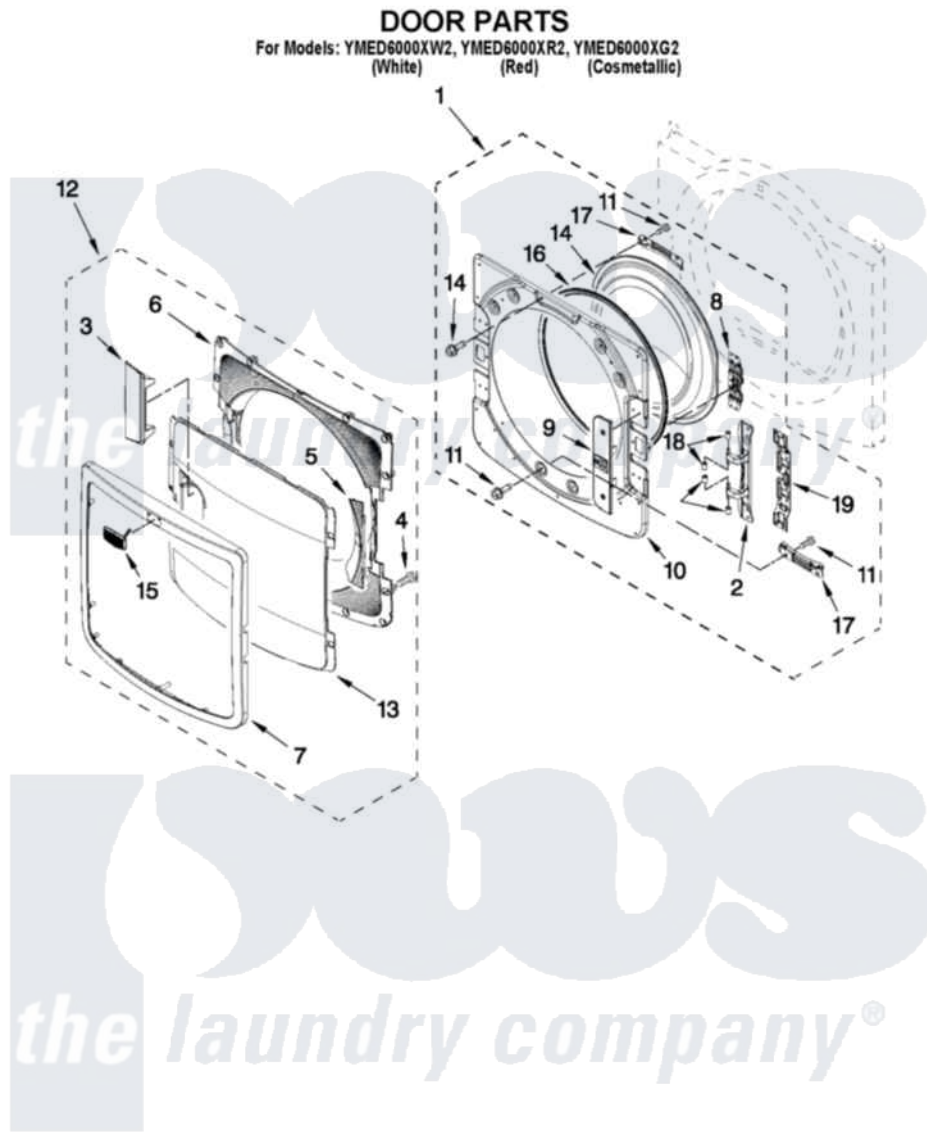

Maytag YMED6000XW2 04 - DOOR PARTS

FOR ORDERING INFORMATION REFER TO PARTS PRICE LIST

W10435260

7

Maytag [Residential Maytag YMED6000XW2 Dryer Parts](#) Parts Diagram 04 - DOOR PARTS
Click on the part number to view part

Item	Original Part Number	Replaced By	Status	Part Description
1	W10272387			Door Assembly Inner
2	W10208415			Hinge Base
3	W10272398			Door Handle
4	9742177			Screw, 8-18 X .625
5	W10272400			Door Plug
6	W10272392			Door-Intermediate
7	W10272390			Trim Door
8	W10208254			Door Inner Screw, 10-32 X 1/2
9	W10272404			Cover, Door Catch
10	W10285652			Inner Door
11	W10288126			Screw, 10-32 X 1/2
12	W10272389			Door, Outer Assembly
13	W10272391			Screen, Outer Door
14	W10208417			Window Inner Door
15	W10316087			Badge Assembly
16	W10208417			Window Inner Door