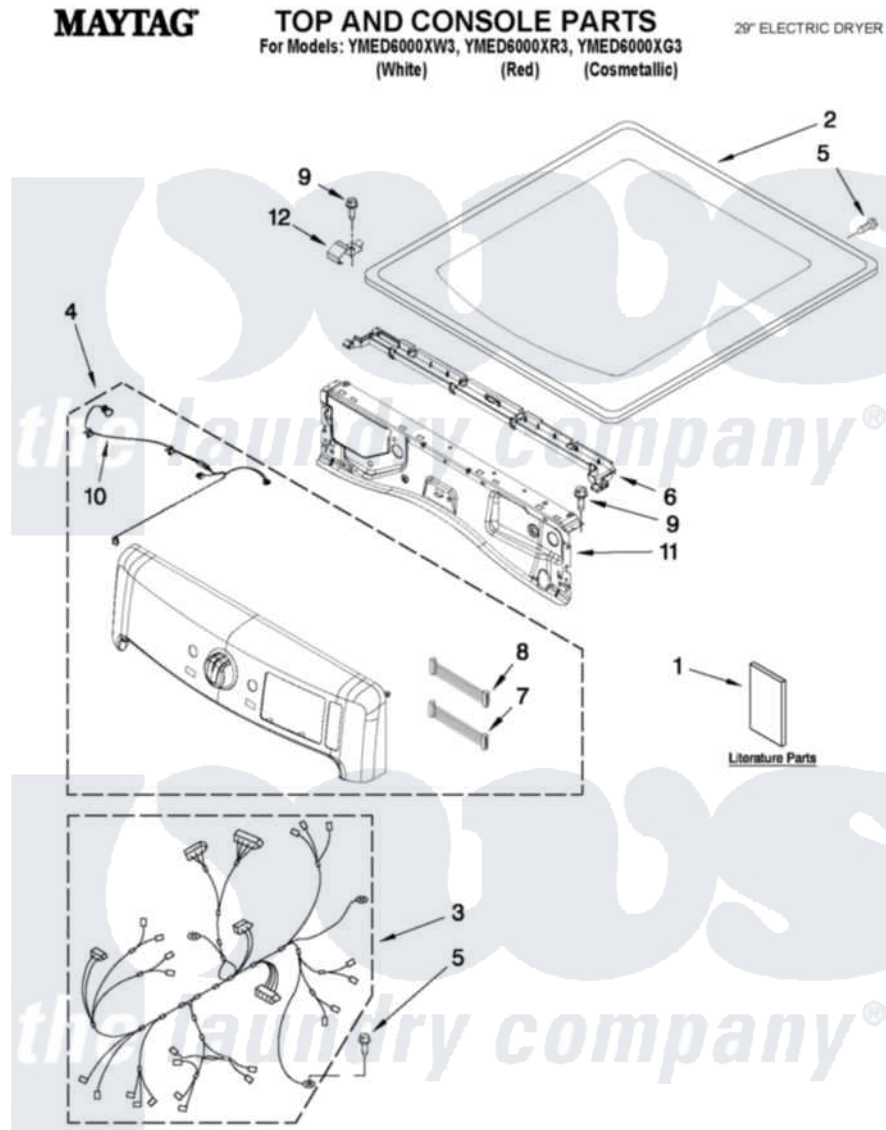

# Maytag YMED6000XW3 01 - TOP AND CONSOLE PARTS

4-12 Printed in U.S.A. (BMN) (psw) 1 Part No. W10504082 Rev. A

Maytag Residential Maytag YMED6000XW3 Dryer Parts Parts Diagram 01 - TOP AND CONSOLE PARTS  
 Click on the part number to view part

Item	Original Part Number	Replaced By	Status	Part Description
1	W10312954		Not Available	USE & CARE GUIDE
"	W10420007		Not Available	TECH SHEET
"	W10423115		Not Available	INSTALLATION, INSTRUCTION
2	<a href="#">W10208383</a>			Top
"	<a href="#">W10337792</a>			Top
"	<a href="#">W10301057</a>			Top
3	W10441588		Not Available	HARNESS, MAIN
4	<a href="#">W10464555</a>			Panel, Console
"	<a href="#">W10464556</a>			Panel, Console
"	<a href="#">W10464557</a>			Panel, Console
5	<a href="#">693995</a>			Screw, Hex Head
6	<a href="#">W10317570</a>			Water Channel
7	<a href="#">W10309986</a>			Cable, Jumper
8	<a href="#">W10309987</a>			Cable, Jumper
9	3390647	<a href="#">488729</a>		Screw
10	W10450060		Not Available	CABLE, USER INTERFACE