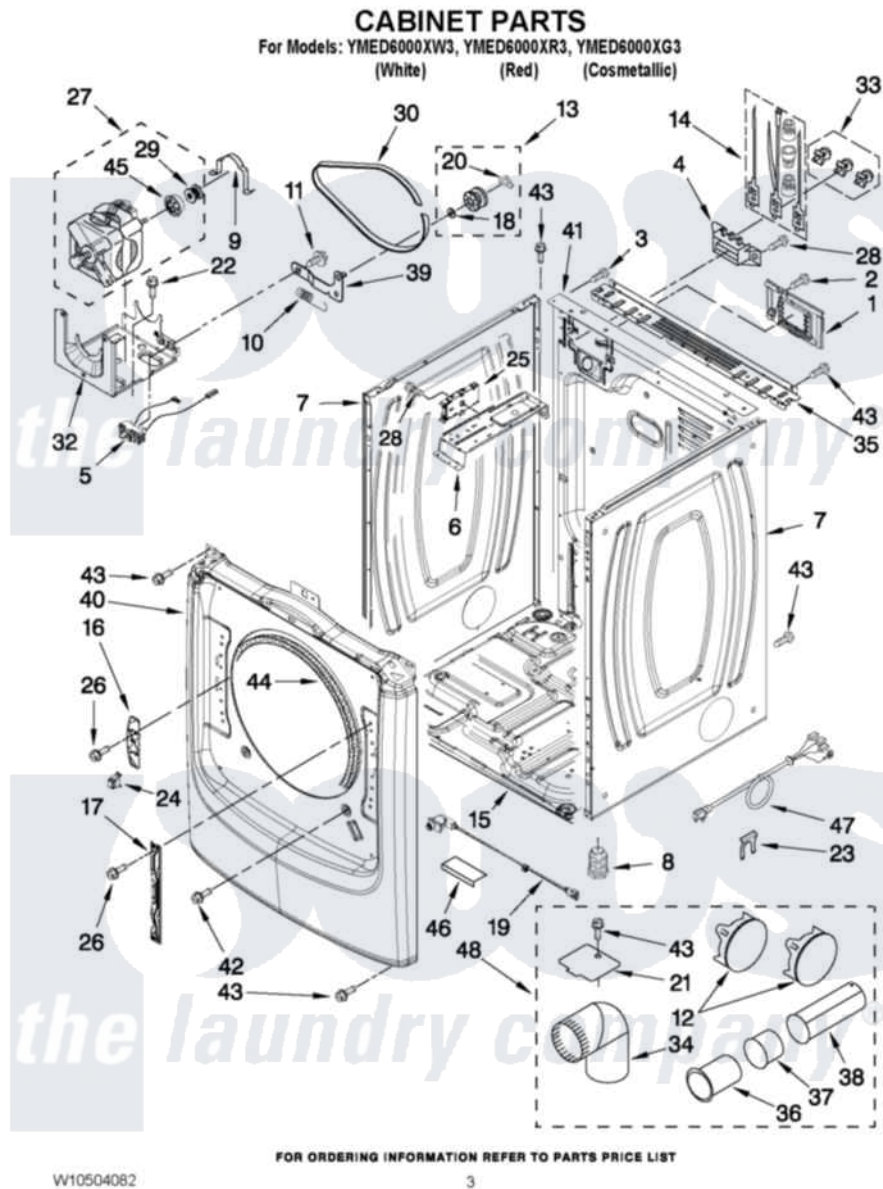

Maytag YMED6000XW3 02 - CABINET PARTS

W10504082

3

Maytag [Residential Maytag YMED6000XW3 Dryer Parts](#) Parts Diagram 02 - CABINET PARTS
Click on the part number to view part

| Item | Original Part Number | Replaced By | Status | Part Description |
|------|---------------------------|-------------------------|--------|------------------------------|
| 1 | W10316167 | | | Cover, |
| 2 | 3390631 | | | Screw, 10-16 X 3/8 |
| 3 | 8533974 | 4331106 | | Screw, No.10-32 X 7/16 |
| 4 | 3397659 | | | Block, Terminal |
| 5 | W10411936 | | | Switch, Broken Belt |
| 6 | W10259611 | | | Bracket, Control |
| 7 | W10468495 | | | Panel, Side |
| " | W10468502 | | | Panel, Side |
| " | W10468501 | | | Panel, Side |
| 8 | 3392100 | 49621 | | Feet-Leveling |
| NI | 279810 | | | Foot-Optional |
| 9 | W10121316 | | | Plug, Multivent |
| 10 | 3387374 | | | Spring, Idler |
| 11 | 3389420 | | | Retainer-Idler 1/4-20 X 1/16 |
| 12 | W10404617 | | | Plug, Multivent |
| 13 | 3388672 | 279640 | | Pulley-ldr |