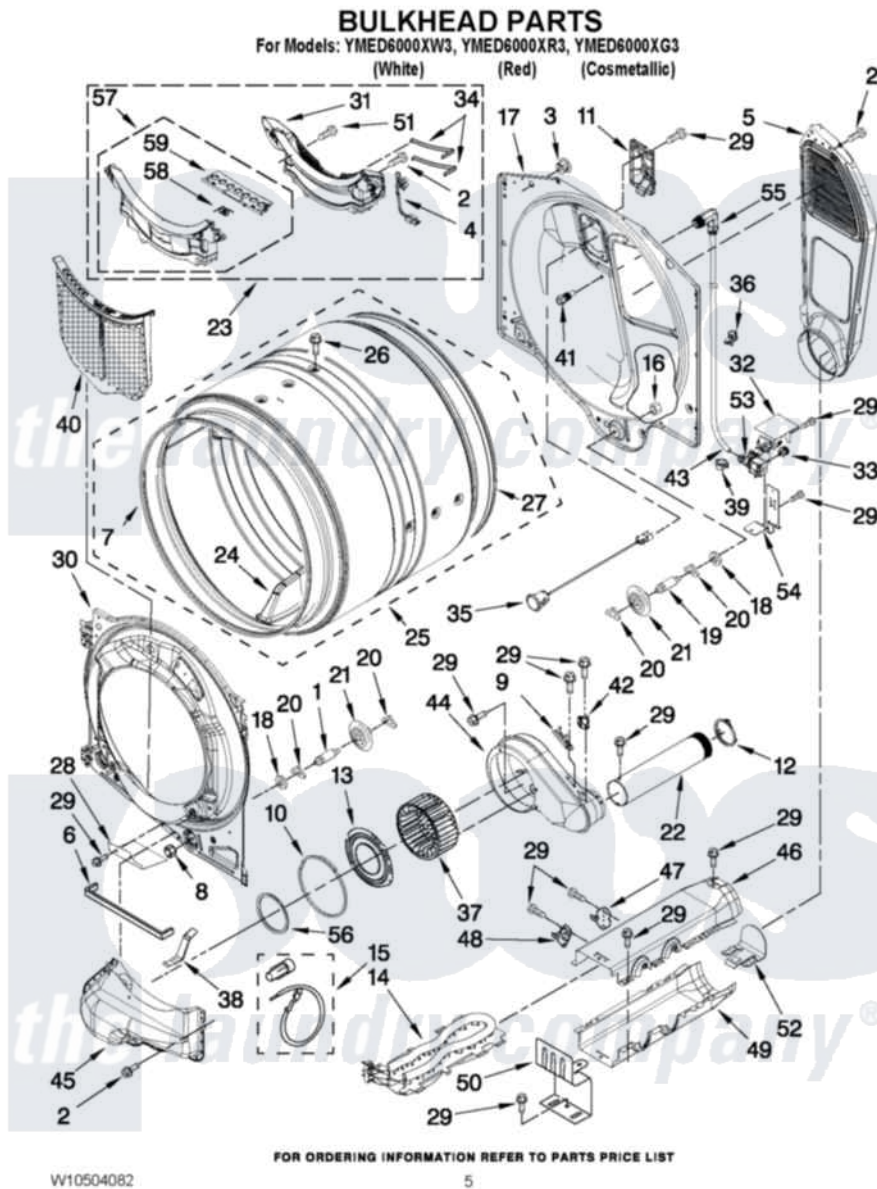

# Maytag YMED6000XW3 03 - BULKHEAD PARTS

Maytag [Residential Maytag YMED6000XW3 Dryer Parts](#) Parts Diagram 03 - BULKHEAD PARTS  
Click on the part number to view part

Item	Original Part Number	Replaced By	Status	Part Description
1	<a href="#">W10359271</a>			Shaft, Drum Roller Threads
2	3390647	<a href="#">488729</a>		Screw
3	<a href="#">8529007</a>			Plug, Rear Bulkhead
4	<a href="#">W10298258</a>			Harness, Sensor
5	697354	<a href="#">3387911</a>		Duct-Air
6	<a href="#">W10211950</a>			Seal, Outlet Housing
7	<a href="#">W10273050</a>			Seal, Drum Front
8	3934666	<a href="#">W10080210</a>		Nut, 3/8 X 16
9	<a href="#">3392519</a>			Thermal Limiter
10	<a href="#">697770</a>			Seal, Cover Plate Blower Housing
11	<a href="#">W10208422</a>			Rear Deflector
12	<a href="#">W10344699</a>			Collar, Duct
13	<a href="#">W10211901</a>			Collar Assembly
14	<a href="#">8544771</a>			Heater Element
15	<a href="#">279457</a>			Wire Kit, Terminal
16	W10001120	<a href="#">W10080190</a>		Nut, 3/8-16