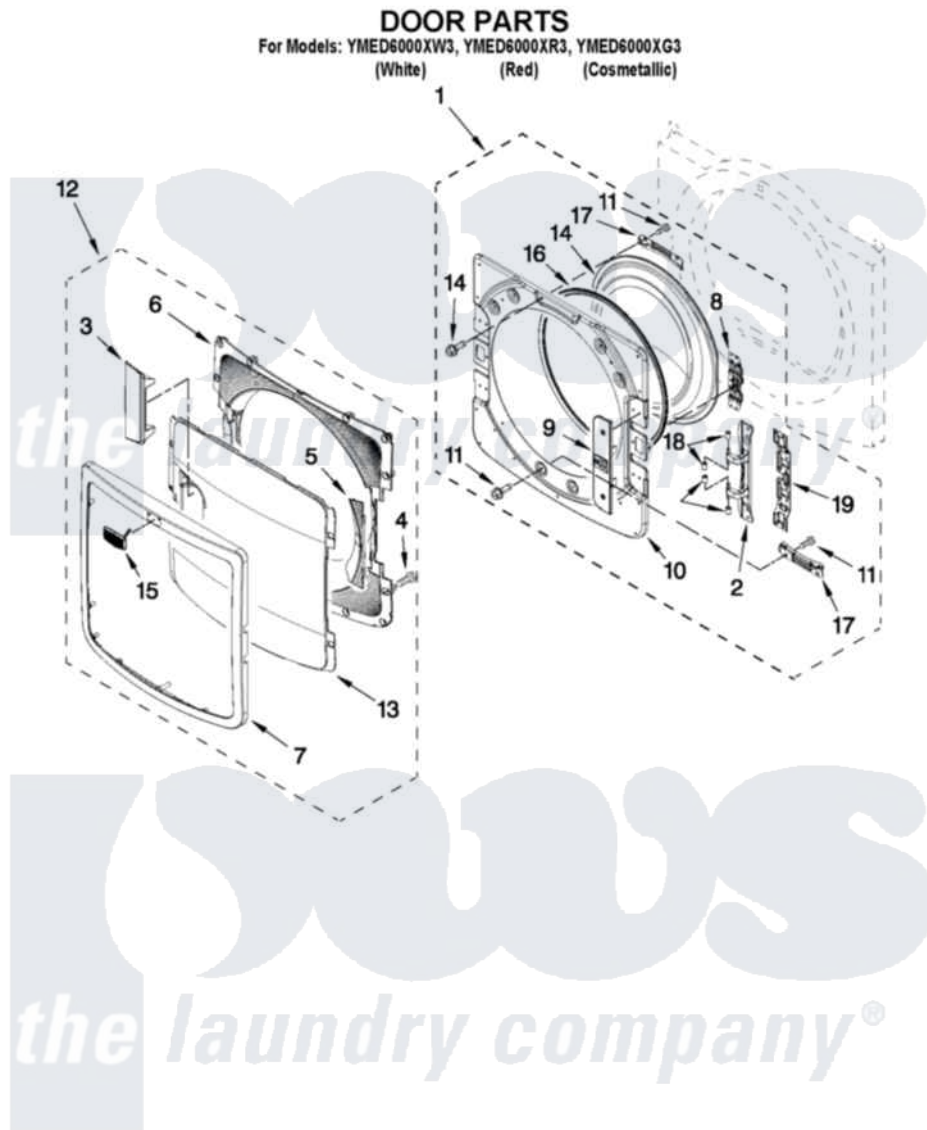

Maytag YMED6000XW3 04 - DOOR PARTS

W10504082

FOR ORDERING INFORMATION REFER TO PARTS PRICE LIST

7

Maytag [Residential Maytag YMED6000XW3 Dryer Parts](#) Parts Diagram 04 - DOOR PARTS
Click on the part number to view part

Item	Original Part Number	Replaced By	Status	Part Description
1	W10272387			Door Assembly Inner
2	W10208415			Hinge Base
3	W10272398			Door Handle
4	9742177			Screw, 8-18 X .625
5	W10272400			Door Plug
6	W10272392			Door-Intermediate
7	W10272390			Trim Door
8	W10208254			Door Inner Screw, 10-32 X 1/2
9	W10272404			Cover, Door Catch
10	W10285652			Inner Door
11	W10288126			Screw, 10-32 X 1/2
12	W10272389			Door, Outer Assembly
13	W10272391			Screen, Outer Door
14	W10208417			Window Inner Door
15	W10316087			Badge Assembly
16	W10208417			Window Inner Door