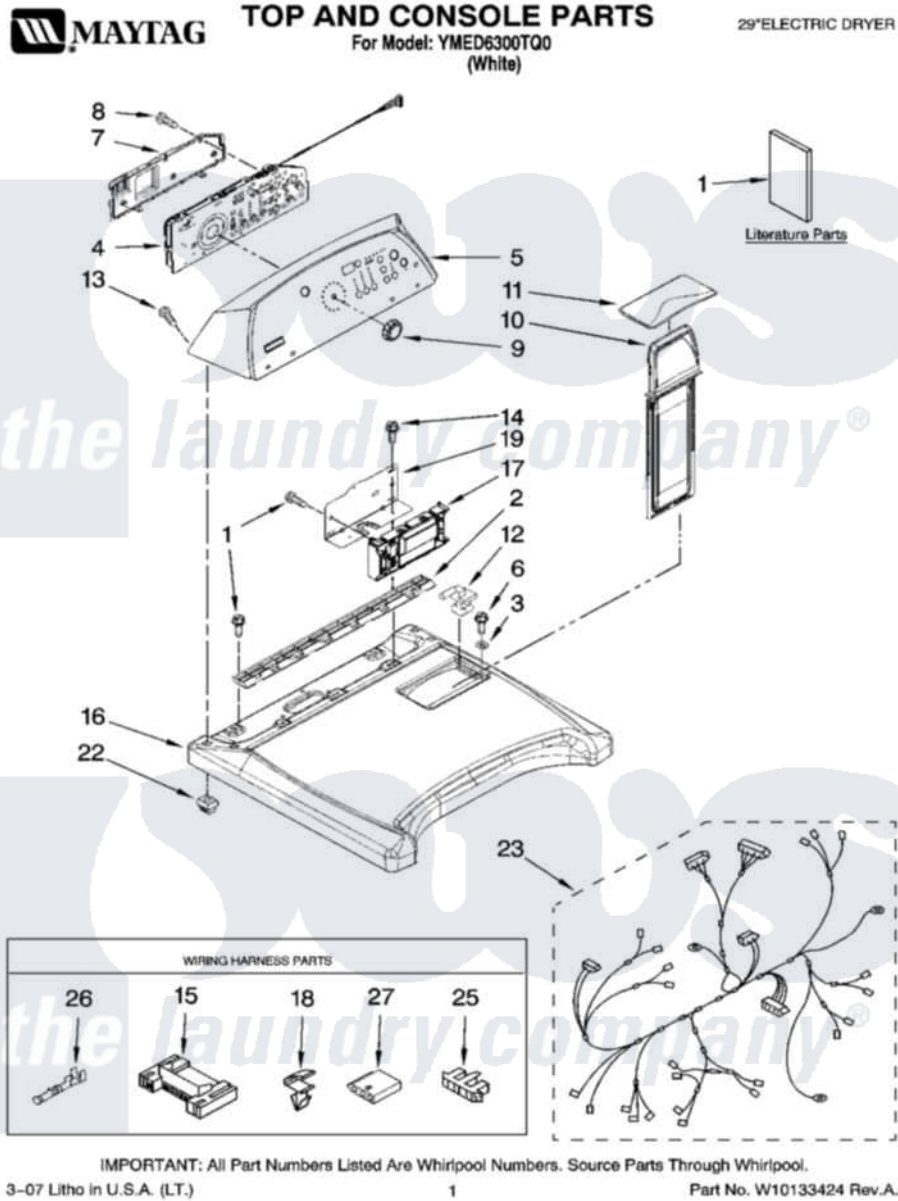

Maytag YMED6300TQ0 01 - TOP AND CONSOLE PARTS

Maytag Residential Maytag YMED6300TQ0 Dryer Parts Parts Diagram 01 - TOP AND CONSOLE PARTS
Click on the part number to view part

Item	Original Part Number	Replaced By	Status	Part Description
1	W10114196		Not Available	Tech Sheet
"	W10114206		Not Available	Guide, Quick Start
"	W10088777		Not Available	Guide, Use & Care
2	8558863			Bracket, Console
3	237446	487596		Washer
4	W10051096			Assembly, User Interface
5	W10120084			Panel, Console
6	3196537	3196557		Panel, Manifold
7	8564265			Cover, Rear- User Interface
8	W10003770			Screw, 6-19 X 1/2
9	W10110196			Knob, Assembly
10	8572270			Assembly, Lint Screen
11	W10044320	W10168227		Cover, Lint Screen
12	W10044470			Hinge, RH
"	W10044480			Hinge, L.H.
13	W10001580			Screw, 10-16 X 5/16

14	337686	Not Available	SCREW, 8-18 X .500
15	3395683		Receptacle, Multi-Terminal
16	8565025		Top
17	W10111609	W10111616	Control, Electronic
18	3394427		Clip-Harness
19	8563853		Bracket, Machine Controller
22	8558853		Screw, Grommet
23	W10111429	Not Available	Harness Wiring
25	3936144		Do-It-Yourself Repair Manuals
26	94614		Terminal
27	3397269		Connector, Timer