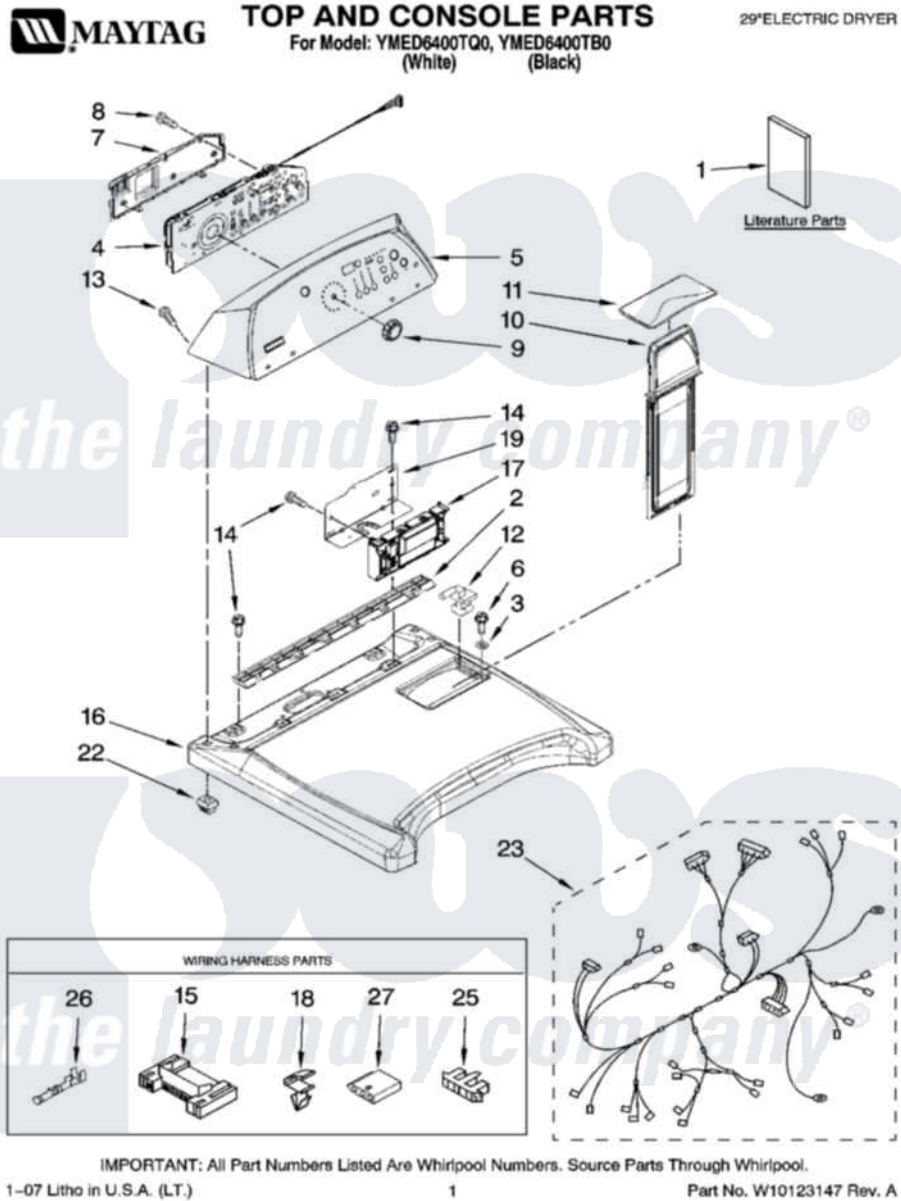

# Maytag YMED6400TB0 01 - TOP AND CONSOLE PARTS

Maytag Residential Maytag YMED6400TB0 Dryer Parts Parts Diagram 01 - TOP AND CONSOLE PARTS  
Click on the part number to view part

Item	Original Part Number	Replaced By	Status	Part Description
1	W10114196		Not Available	Tech Sheet
"	W10114206		Not Available	Guide, Quick Start
"	W10088777		Not Available	Guide, Use & Care
2	<a href="#">8558863</a>			Bracket, Console
3	237446	<a href="#">487596</a>		Washer
4	<a href="#">W10051096</a>			Assembly, User Interface
5	<a href="#">W10120084</a>			Panel, Console
"	<a href="#">W10120085</a>			Panel, Console
6	3196537	<a href="#">3196557</a>		Panel, Manifold
7	<a href="#">8564265</a>			Cover, Rear- User Interface
8	<a href="#">W10003770</a>			Screw, 6-19 X 1/2
9	<a href="#">W10110196</a>			Knob, Assembly
10	<a href="#">8572270</a>			Assembly, Lint Screen
11	W10044320	<a href="#">W10168227</a>		Cover, Lint Screen
"	<a href="#">W10044360</a>			Cover, Lint Screen
12	<a href="#">W10044470</a>			Hinge, RH

"	<a href="#">W10044480</a>		Hinge, L.H.
13	<a href="#">W10001580</a>		Screw, 10-16 X 5/16
14	337686	Not Available	SCREW, 8-18 X .500
15	<a href="#">3395683</a>		Receptacle, Multi-Terminal
16	<a href="#">8565025</a>		Top
"	<a href="#">8565028</a>		Top
17	W10111609	<a href="#">W10111616</a>	Control, Electronic
18	<a href="#">3394427</a>		Clip-Harness
19	<a href="#">8563853</a>		Bracket, Machine Controller
22	<a href="#">8558853</a>		Screw, Grommet
23	W10111429	Not Available	Harness Wiring
25	<a href="#">3936144</a>		Do-It-Yourself Repair Manuals
26	<a href="#">94614</a>		Terminal
27	<a href="#">3397269</a>		Connector, Timer