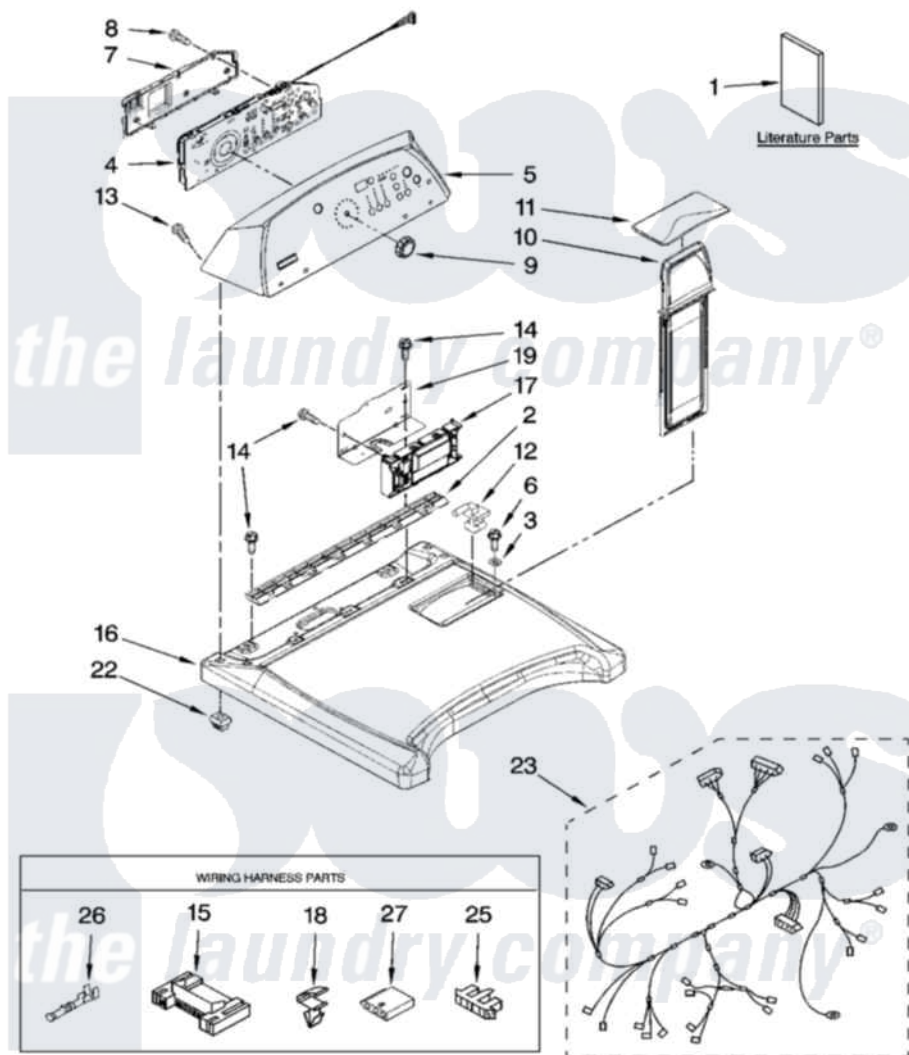

Maytag YMED6400TQ0 01 - TOP AND CONSOLE PARTS

TOP AND CONSOLE PARTS

For Model: YMED6400TQ0 (White) YMED6400TB0 (Black)

29" ELECTRIC DRYER

IMPORTANT: All Part Numbers Listed Are Whirlpool Numbers. Source Parts Through Whirlpool.
 1-07 Litho in U.S.A. (LT.) 1 Part No. W10123147 Rev. A

Maytag Residential Maytag YMED6400TQ0 Dryer Parts Parts Diagram 01 - TOP AND CONSOLE PARTS
 Click on the part number to view part

Item	Original Part Number	Replaced By	Status	Part Description
1	W10114196		Not Available	Tech Sheet
"	W10114206		Not Available	Guide, Quick Start
"	W10088777		Not Available	Guide, Use & Care
2	8558863			Bracket, Console
3	237446	487596		Washer
4	W10051096			Assembly, User Interface
5	W10120084			Panel, Console
"	W10120085			Panel, Console
6	3196537	3196557		Panel, Manifold
7	8564265			Cover, Rear- User Interface
8	W10003770			Screw, 6-19 X 1/2
9	W10110196			Knob, Assembly
10	8572270			Assembly, Lint Screen
11	W10044320	W10168227		Cover, Lint Screen
"	W10044360			Cover, Lint Screen
12	W10044470			Hinge, RH

"	W10044480		Hinge, L.H.
13	W10001580		Screw, 10-16 X 5/16
14	337686	Not Available	SCREW, 8-18 X .500
15	3395683		Receptacle, Multi-Terminal
16	8565025		Top
"	8565028		Top
17	W10111609	W10111616	Control, Electronic
18	3394427		Clip-Harness
19	8563853		Bracket, Machine Controller
22	8558853		Screw, Grommet
23	W10111429	Not Available	Harness Wiring
25	3936144		Do-It-Yourself Repair Manuals
26	94614		Terminal
27	3397269		Connector, Timer