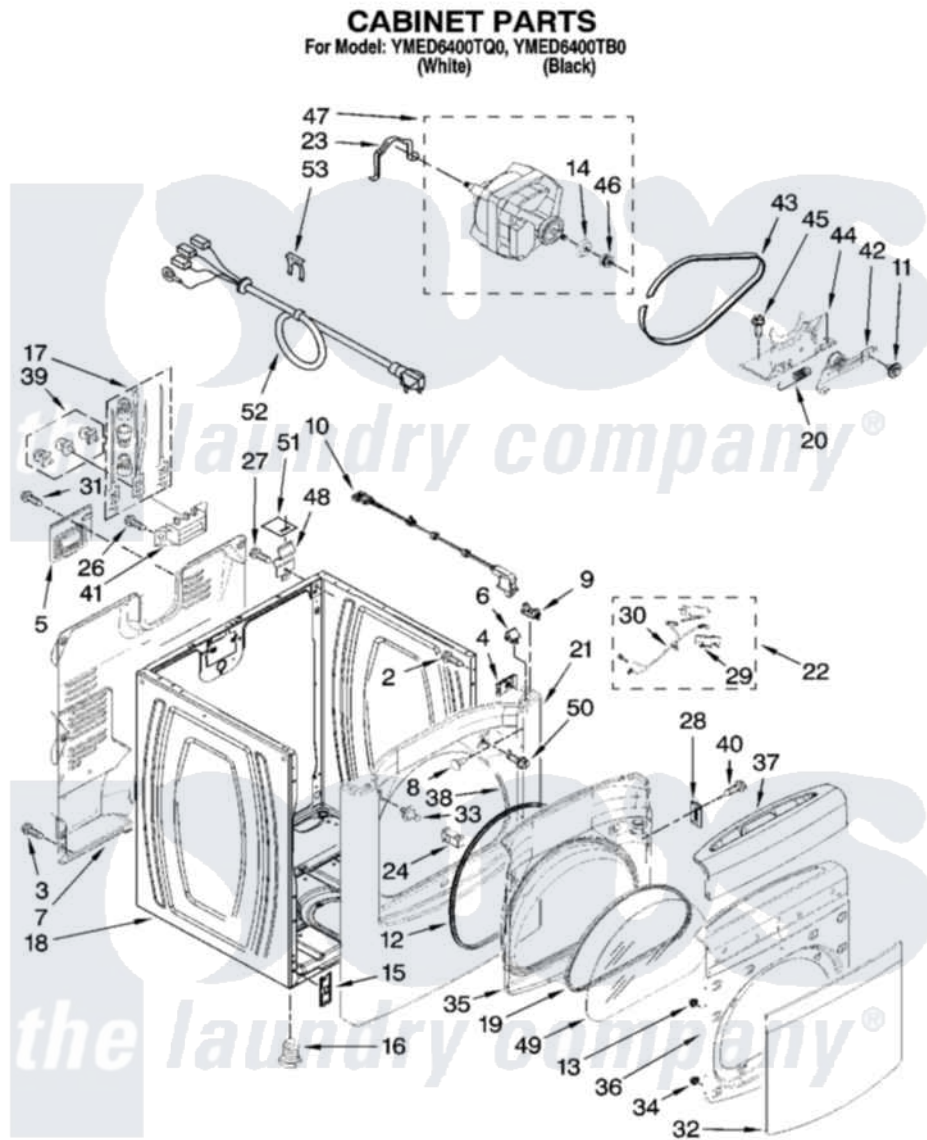

Maytag YMED6400TQ0 02 - CABINET PARTS

IMPORTANT: All Part Numbers Listed Are Whirlpool Numbers. Source Parts Through Whirlpool.

W10123147

3

Maytag [Residential Maytag YMED6400TQ0 Dryer Parts](#) Parts Diagram 02 - CABINET PARTS

[Click on the part number to view part](#)

Item	Original Part Number	Replaced By	Status	Part Description
2	343641	681414		Screw, 10AB X 1/2
3	693995			Screw, Hex Head
4	W10007520			Clip, Ground
5	W10110241			Cover, Terminal Block
6	8576625			Lock, Front Top
7	8558830		Not Available	Panel, Rear
8	3404413			Plug, Hinge Hole
"	3404416			Plug-Hole
9	8568303			Locator, Snap Down
10	3978977	W10201787		Switch-Dor
11	3389420			Retainer-Idler 1/4-20 X 1/16
12	8575027	W10239307		Seal-Door
13	342055	488627		Screw
14	8578538			Restrainer, Belt
15	3394083			Clip, Front Panel
16	3392100	49621		Feet-Leveling