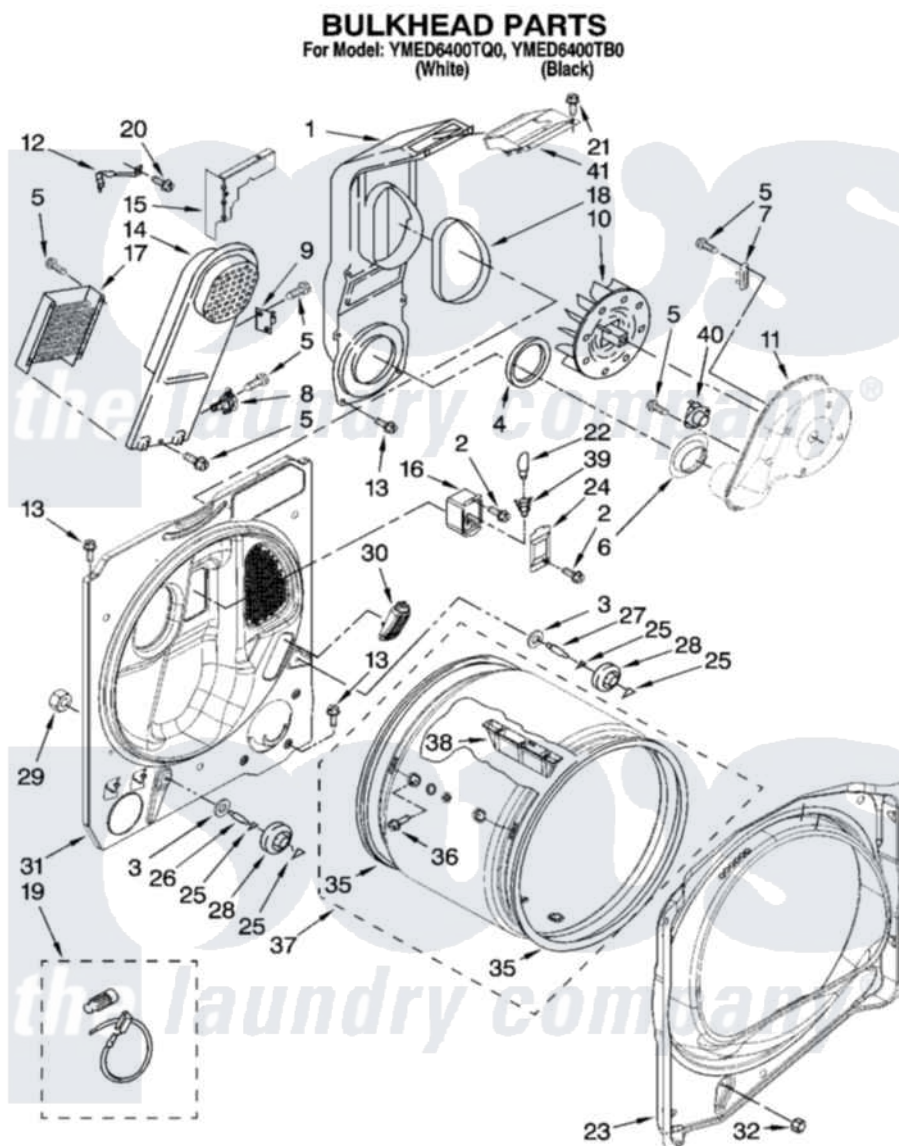

**Maytag YMED6400TQ0 03 - BULKHEAD PARTS, OPTIONAL PARTS (NOT INCLUDED)**

IMPORTANT: All Part Numbers Listed Are Whirlpool Numbers. Source Parts Through Whirlpool.

W10123147

5

Maytag [Residential Maytag YMED6400TQ0 Dryer Parts](#) Parts Diagram 03 - BULKHEAD PARTS, OPTIONAL PARTS (NOT INCLUDED)

[Click on the part number to view part](#)

Item	Original Part Number	Replaced By	Status	Part Description
1	<a href="#">8544805</a>			Lint Chute Assembly
2	487909	<a href="#">488729</a>		Screw
3	3387459	<a href="#">W10080960</a>		Washer, Support
4	<a href="#">347139</a>			Seal, Lint Chute
5	<a href="#">90767</a>			Screw, 8A X 3/8 HeX Washer Head Tapping
6	<a href="#">8573836</a>			Shield, Exhaust
7	<a href="#">3392519</a>			Thermal Limiter
8	<a href="#">8566498</a>			Thermostat, Hi-Limit
9	<a href="#">W10169881</a>			Kit, Thermal Cut-Off
10	<a href="#">694089</a>			Wheel, Blower
11	<a href="#">8577230</a>			Housing, Blower
12	<a href="#">8546149</a>			Clip-Heater Box
13	343641	<a href="#">681414</a>		Screw, 10AB X 1/2
14	<a href="#">8544801</a>			Box, Heater