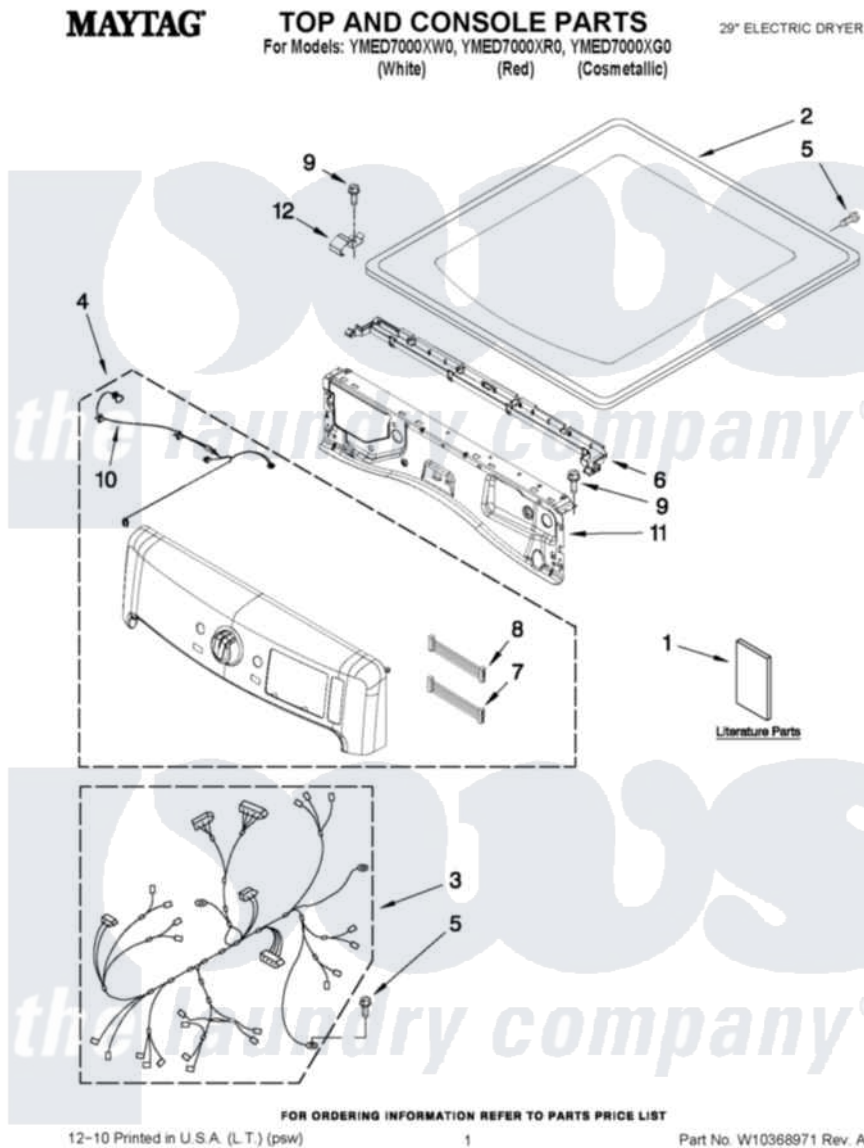

Maytag YMED7000XG0 01 - TOP AND CONSOLE PARTS

Maytag Residential Maytag YMED7000XG0 Dryer Parts Parts Diagram 01 - TOP AND CONSOLE PARTS
 Click on the part number to view part

Item	Original Part Number	Replaced By	Status	Part Description
1	W10312954		Not Available	USE & CARE GUIDE
"	W10316958		Not Available	TECH SHEET
"	W10057364		Not Available	INSTALLATION INSTRUCTIONS
2	W10208383			Top
"	W10337792			Top
"	W10301057			Top
3	W10295040		Not Available	HARNES, MAIN
4	W10350669			Panel, Console
"	W10350671			Panel, Console
"	W10350673	W10388467		Console
5	693995			Screw, Hex Head
6	W10317570			Water Channel
7	W10309986			Cable, Jumper
8	W10309987			Cable, Jumper
9	3390647	488729		Screw
10	W10267833			Cable, Led User-Interface