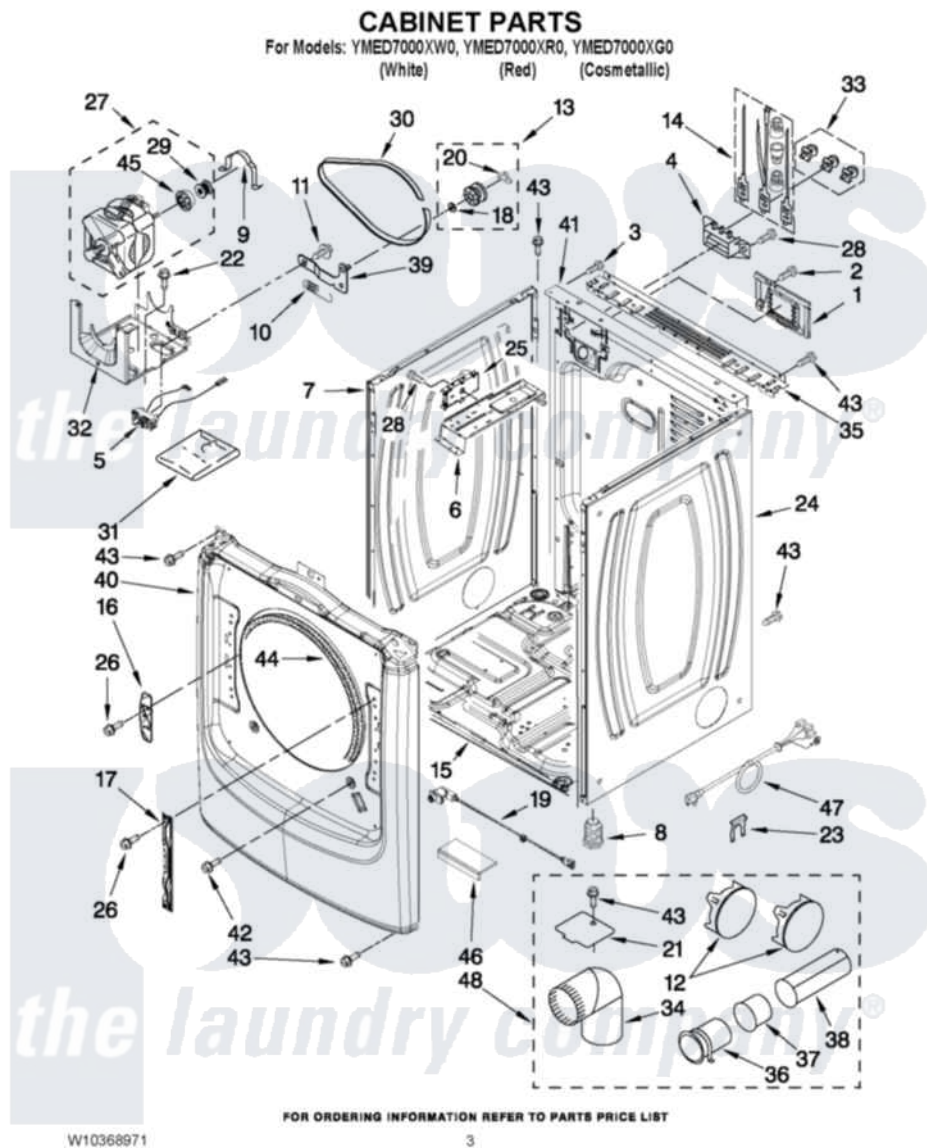

Maytag YMED7000XG0 02 - CABINET PARTS

Maytag [Residential Maytag YMED7000XG0 Dryer Parts](#) Parts Diagram 02 - CABINET PARTS
Click on the part number to view part

Item	Original Part Number	Replaced By	Status	Part Description
1	W10316167			Cover,
2	3390814	90767		Screw, 8A X 3/8 HeX Washer Head Tapping
3	8533974	4331106		Screw, No.10-32 X 7/16
4	3397659			Block, Terminal
5	W10246525	W10314253		Switch, Assembly Broken Belt
6	W10259611			Bracket, Control
7	W10192435			Panel, Side
"	W10337789	W10468502		Panel, Side
"	W10301058			Panel, Side
8	3392100	49621		Feet-Leveling
NI	279810			Foot-Optional
9	660658			Clamp, Motor Mounting 343481 685441
10	3387374			Spring, Idler
11	3389420			Retainer-Idler 1/4-20 X 1/16
12	49252			Plug, Multivent