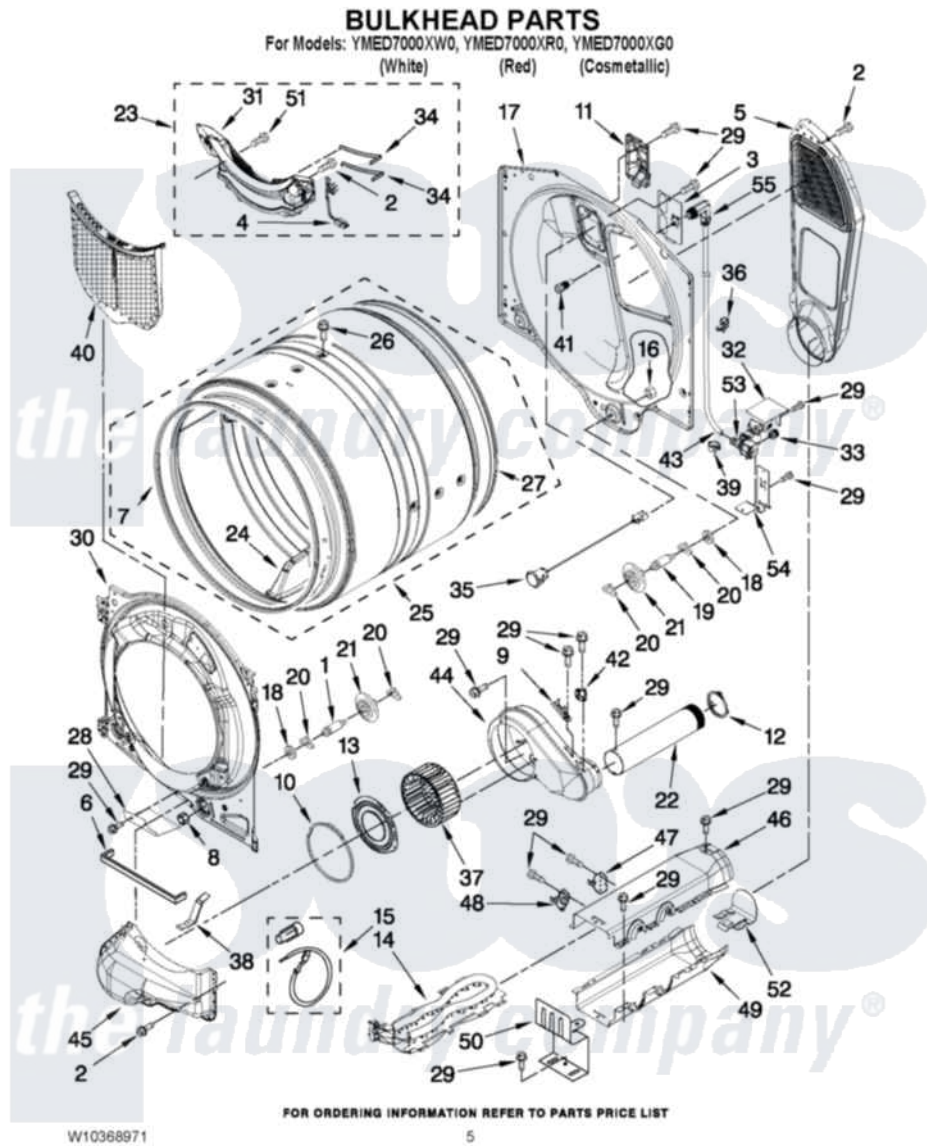

Maytag YMED7000XG0 03 - BULKHEAD PARTS

Maytag [Residential Maytag YMED7000XG0 Dryer Parts](#) Parts Diagram 03 - BULKHEAD PARTS
Click on the part number to view part

Item	Original Part Number	Replaced By	Status	Part Description
1	W10359271			Shaft, Drum Roller Threads
2	3390647	488729		Screw
3	W10249422			Nozzle, Bracket Rear
4	W10298258			Harness, Sensor
5	697354	3387911		Duct-Air
6	W10211950			Seal, Outlet Housing
7	W10273050			Seal, Drum Front
8	3934666	W10080210		Nut, 3/8 X 16
9	3392519			Thermal Limiter
10	697770			Seal, Cover Plate Blower Housing
11	W10208422			Rear Deflector
12	W10344699			Collar, Duct
13	W10211901			Collar Assembly
14	W10044440		Not Available	HEATER ELEMENT
15	279457			Wire Kit, Terminal
16	W10001120	W10080190		Nut, 3/8-16