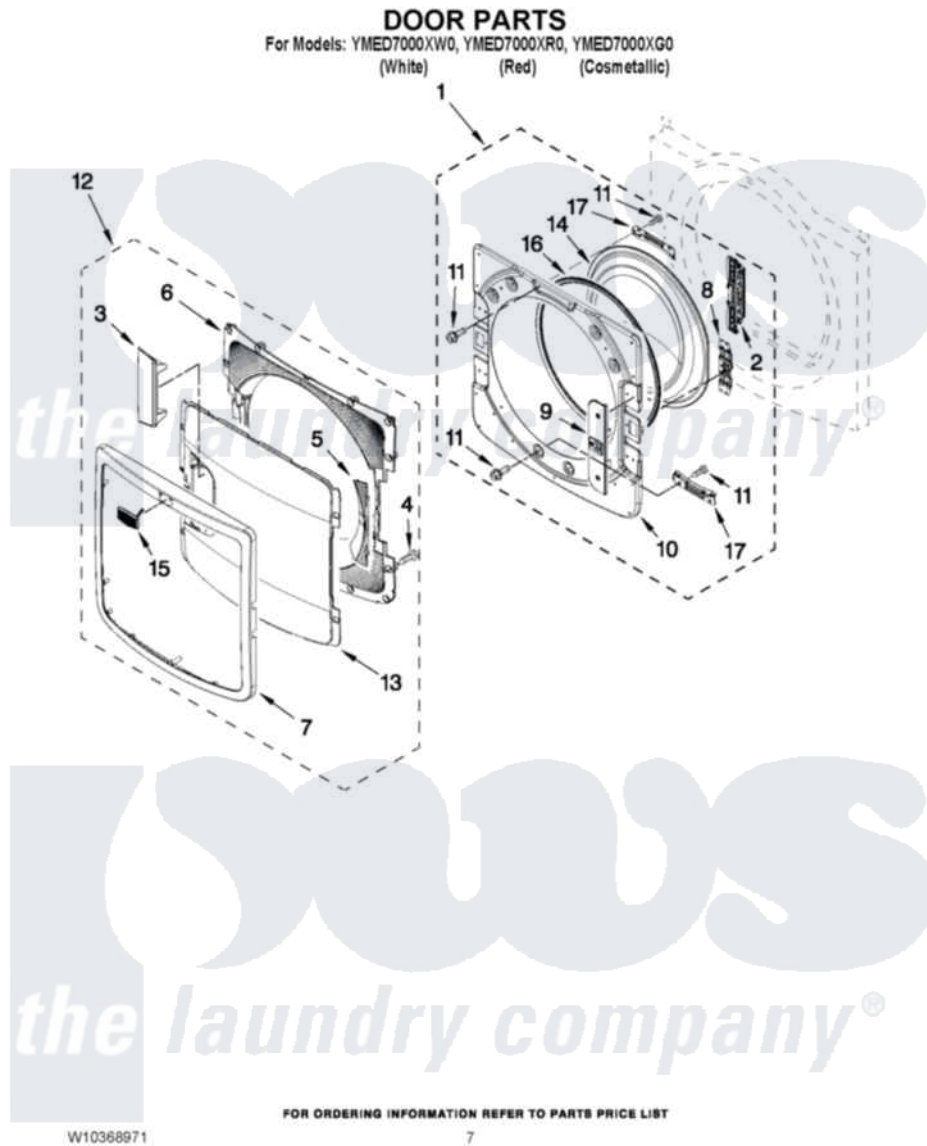

Maytag YMED7000XG0 04 - DOOR PARTS

Maytag [Residential Maytag YMED7000XG0 Dryer Parts](#) Parts Diagram 04 - DOOR PARTS
Click on the part number to view part

Item	Original Part Number	Replaced By	Status	Part Description
1	W10272387			Door Assembly Inner
2	W10208414			Door Hinge Assembly
3	W10272398			Door Handle
4	9742177			Screw, 8-18 X .625
5	W10272400			Door Plug
6	W10272392			Door-Intermediate
7	W10272390			Trim Door
8	W10208254			Door Inner Screw, 10-32 X 1/2
9	W10272404			Cover, Door Catch
10	W10285652			Inner Door
11	W10288126			Screw, 10-32 X 1/2
12	W10272389			Door, Outer Assembly
13	W10272391			Screen, Outer Door
14	W10208417			Window Inner Door
15	W10316087			Badge Assembly
16	W10208417			Window Inner Door