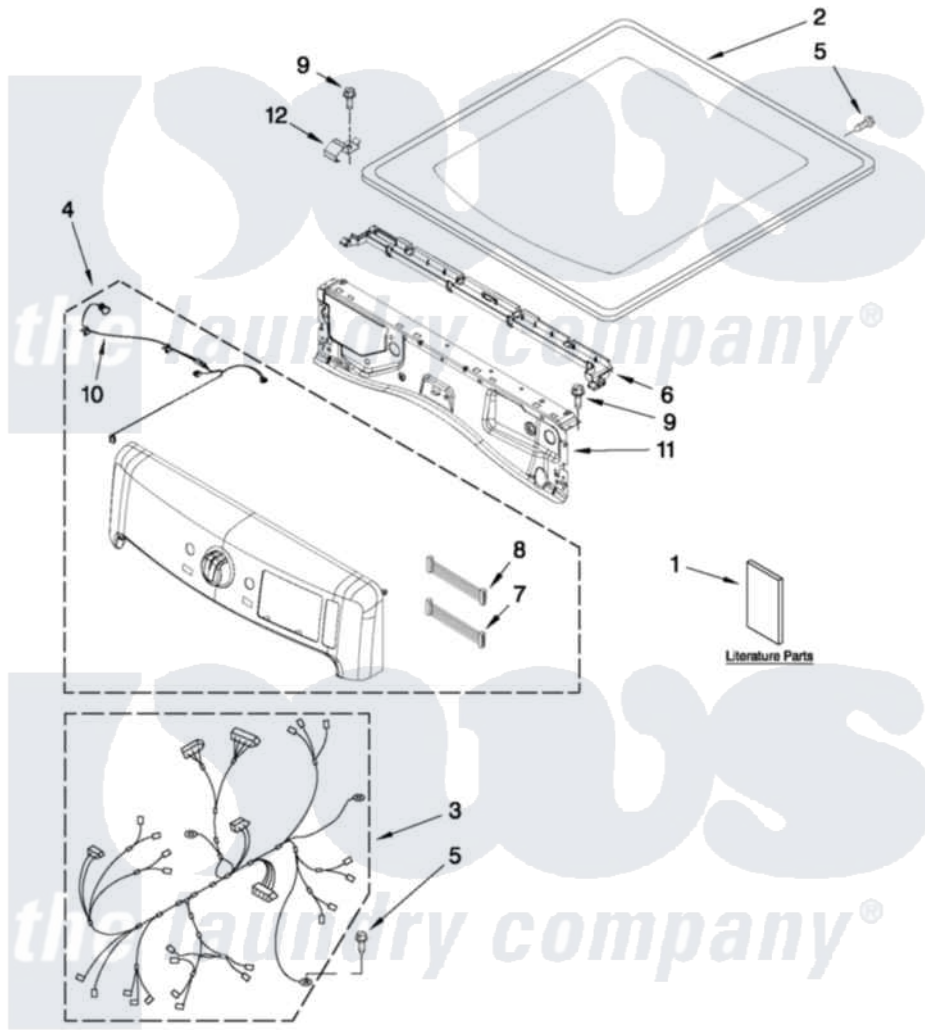

# Maytag YMED7000XG1 01 - TOP AND CONSOLE PARTS

**MAYTAG**

**TOP AND CONSOLE PARTS**  
 For Models: YMED7000XW1, YMED7000XR1, YMED7000XG1  
 (White) (Red) (Cosmetallic)

29" ELECTRIC DRYER

FOR ORDERING INFORMATION REFER TO PARTS PRICE LIST

3-11 Printed in U.S.A. (JLP)(bay)

1

Part No. W10406208 REV. A

Maytag Residential Maytag YMED7000XG1 Dryer Parts Parts Diagram 01 - TOP AND CONSOLE PARTS  
 Click on the part number to view part

Item	Original Part Number	Replaced By	Status	Part Description
1	W10312954		Not Available	USE & CARE GUIDE
"	W10316958		Not Available	TECH SHEET
"	W10057364		Not Available	INSTALLATION INSTRUCTIONS
2	<a href="#">W10208383</a>			Top
"	<a href="#">W10337792</a>			Top
"	<a href="#">W10301057</a>			Top
3	W10355895		Not Available	HARNES, MAIN
4	<a href="#">W10350669</a>			Panel, Console
"	<a href="#">W10350671</a>			Panel, Console
"	W10350673	<a href="#">W10388467</a>		Console
5	<a href="#">693995</a>			Screw, Hex Head
6	<a href="#">W10317570</a>			Water Channel
7	<a href="#">W10309986</a>			Cable, Jumper
8	<a href="#">W10309987</a>			Cable, Jumper
9	3390647	<a href="#">488729</a>		Screw
10	<a href="#">W10267833</a>			Cable, Led User-Interface