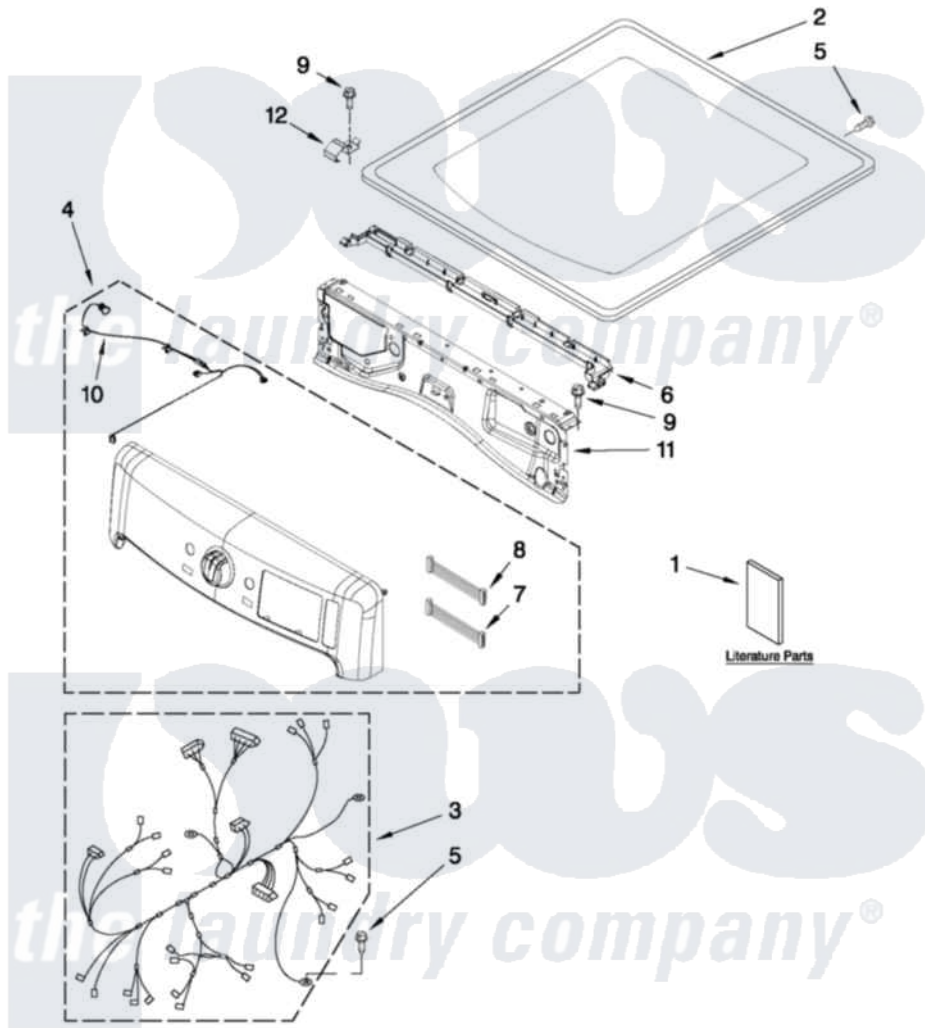

# Maytag YMED7000XR1 01 - TOP AND CONSOLE PARTS

**MAYTAG**

**TOP AND CONSOLE PARTS**  
 For Models: YMED7000XW1, YMED7000XR1, YMED7000XG1  
 (White) (Red) (Cosmetallic)

29" ELECTRIC DRYER

FOR ORDERING INFORMATION REFER TO PARTS PRICE LIST

3-11 Printed in U.S.A. (JLP)(bay)

1

Part No. W10406208 REV. A

Maytag Residential Maytag YMED7000XR1 Dryer Parts Parts Diagram 01 - TOP AND CONSOLE PARTS  
 Click on the part number to view part

Item	Original Part Number	Replaced By	Status	Part Description
1	W10312954		Not Available	USE & CARE GUIDE
"	W10316958		Not Available	TECH SHEET
"	W10057364		Not Available	INSTALLATION INSTRUCTIONS
2	<a href="#">W10208383</a>			Top
"	<a href="#">W10337792</a>			Top
"	<a href="#">W10301057</a>			Top
3	W10355895		Not Available	HARNES, MAIN
4	<a href="#">W10350669</a>			Panel, Console
"	<a href="#">W10350671</a>			Panel, Console
"	W10350673	<a href="#">W10388467</a>		Console
5	<a href="#">693995</a>			Screw, Hex Head
6	<a href="#">W10317570</a>			Water Channel
7	<a href="#">W10309986</a>			Cable, Jumper
8	<a href="#">W10309987</a>			Cable, Jumper
9	3390647	<a href="#">488729</a>		Screw
10	<a href="#">W10267833</a>			Cable, Led User-Interface