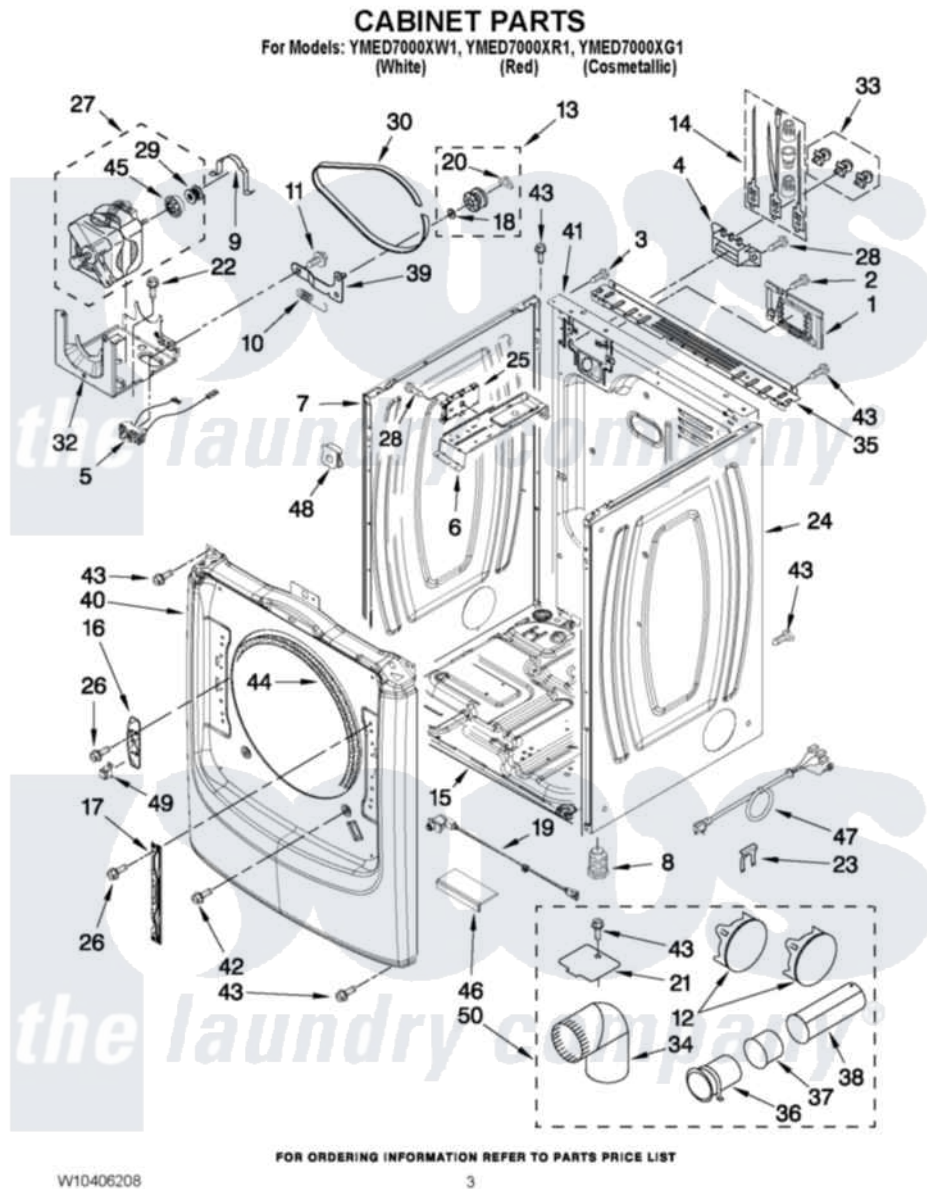

Maytag YMED7000XR1 02 - CABINET PARTS

Maytag [Residential Maytag YMED7000XR1 Dryer Parts](#) Parts Diagram 02 - CABINET PARTS
Click on the part number to view part

Item	Original Part Number	Replaced By	Status	Part Description
1	W10316167			Cover,
2	3390814	90767		Screw, 8A X 3/8 HeX Washer Head Tapping
3	8533974	4331106		Screw, No.10-32 X 7/16
4	3397659			Block, Terminal
5	W10246525	W10314253		Switch, Assembly Broken Belt
6	W10259611			Bracket, Control
7	W10192435			Panel, Side
"	W10337789	W10468502		Panel, Side
"	W10301058			Panel, Side
8	3392100	49621		Feet-Leveling
NI	279810			Foot-Optional
9	660658			Clamp, Motor Mounting 343481 685441
10	3387374			Spring, Idler
11	3389420			Retainer-Idler 1/4-20 X 1/16
12	49252			Plug, Multivent