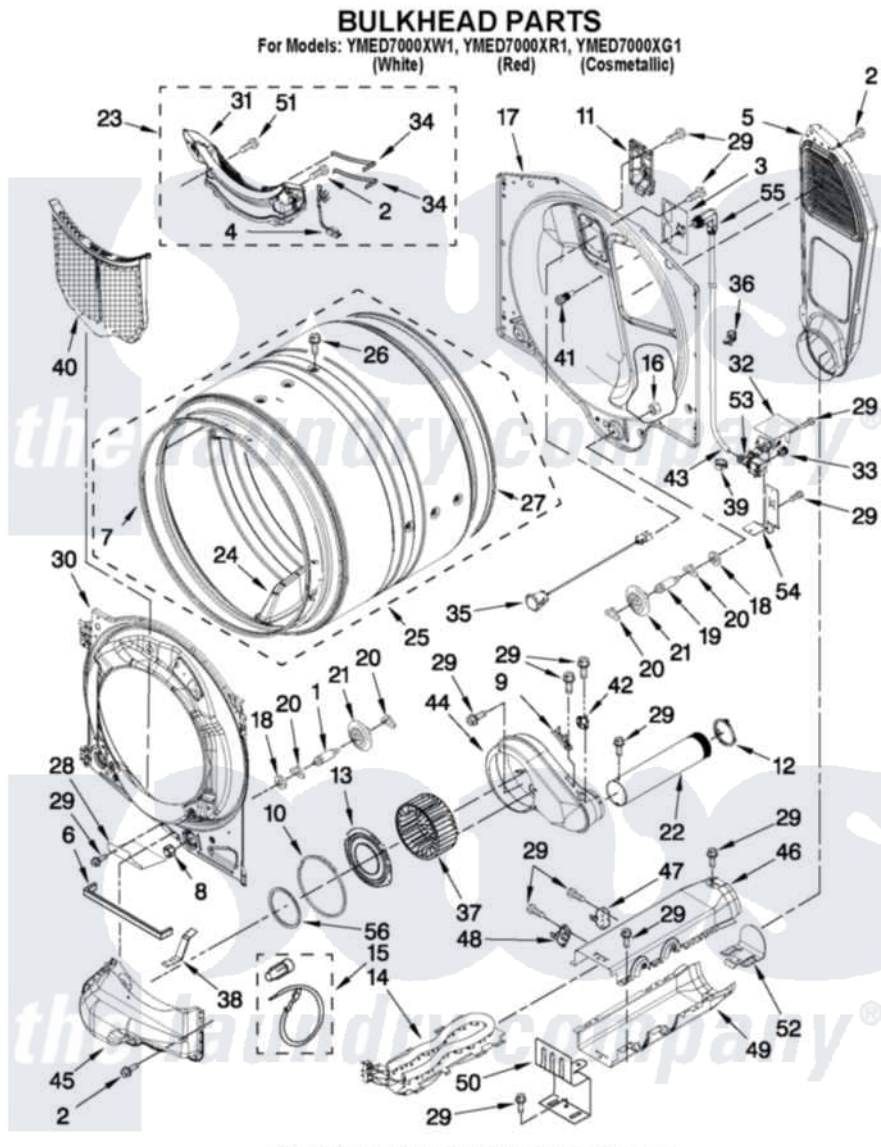

# Maytag YMED7000XR1 03 - BULKHEAD PARTS

5

W10406208

Maytag [Residential Maytag YMED7000XR1 Dryer Parts](#) Parts Diagram 03 - BULKHEAD PARTS

[Click on the part number to view part](#)

| Item | Original Part Number      | Replaced By               | Status | Part Description                 |
|------|---------------------------|---------------------------|--------|----------------------------------|
| 1    | 8575324                   | <a href="#">W10359271</a> |        | Shaft, Drum Roller Threads       |
| 2    | 3390647                   | <a href="#">488729</a>    |        | Screw                            |
| 3    | <a href="#">W10249422</a> |                           |        | Nozzle, Bracket Rear             |
| 4    | <a href="#">W10298258</a> |                           |        | Harness, Sensor                  |
| 5    | 697354                    | <a href="#">3387911</a>   |        | Duct-Air                         |
| 6    | <a href="#">W10211950</a> |                           |        | Seal, Outlet Housing             |
| 7    | <a href="#">W10273050</a> |                           |        | Seal, Drum Front                 |
| 8    | 3934666                   | <a href="#">W10080210</a> |        | Nut, 3/8 X 16                    |
| 9    | <a href="#">3392519</a>   |                           |        | Thermal Limiter                  |
| 10   | <a href="#">697770</a>    |                           |        | Seal, Cover Plate Blower Housing |
| 11   | <a href="#">W10208422</a> |                           |        | Rear Deflector                   |
| 12   | <a href="#">W10344699</a> |                           |        | Collar, Duct                     |
| 13   | <a href="#">W10211901</a> |                           |        | Collar Assembly                  |
| 14   | <a href="#">8544771</a>   |                           |        | Heater Element                   |
| 15   | <a href="#">279457</a>    |                           |        | Wire Kit, Terminal               |
| 16   | W10001120                 | <a href="#">W10080190</a> |        | Nut, 3/8-16                      |