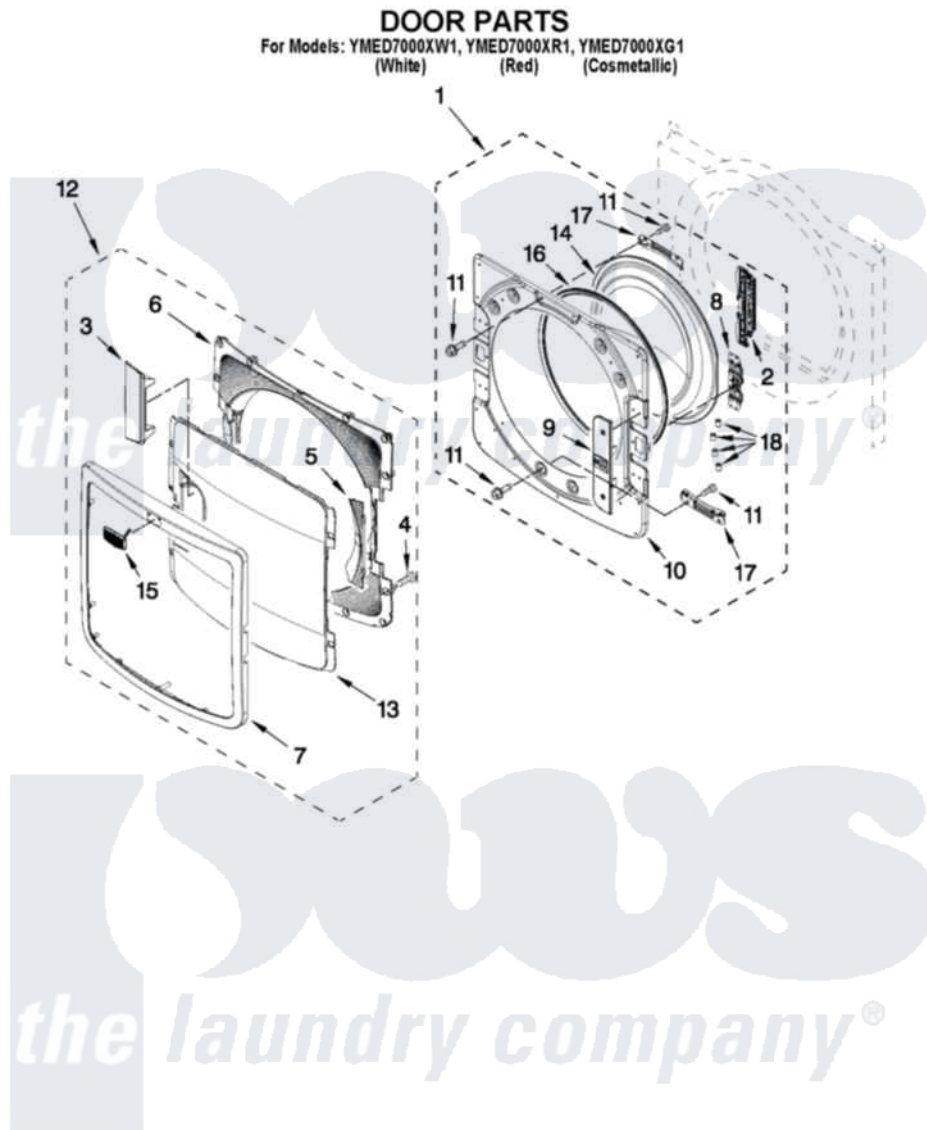

# Maytag YMED7000XR1 04 - DOOR PARTS

W10406208

FOR ORDERING INFORMATION REFER TO PARTS PRICE LIST

7

Maytag [Residential Maytag YMED7000XR1 Dryer Parts](#) Parts Diagram 04 - DOOR PARTS  
Click on the part number to view part

Item	Original Part Number	Replaced By	Status	Part Description
1	<a href="#">W10272387</a>			Door Assembly Inner
2	<a href="#">W10208414</a>			Door Hinge Assembly
3	<a href="#">W10272398</a>			Door Handle
4	<a href="#">9742177</a>			Screw, 8-18 X .625
5	<a href="#">W10272400</a>			Door Plug
6	<a href="#">W10272392</a>			Door-Intermediate
7	<a href="#">W10272390</a>			Trim Door
8	<a href="#">W10208254</a>			Door Inner Screw, 10-32 X 1/2
9	<a href="#">W10272404</a>			Cover, Door Catch
10	<a href="#">W10285652</a>			Inner Door
11	<a href="#">W10288126</a>			Screw, 10-32 X 1/2
12	<a href="#">W10272389</a>			Door, Outer Assembly
13	<a href="#">W10272391</a>			Screen, Outer Door
14	<a href="#">W10208417</a>			Window Inner Door
15	<a href="#">W10316087</a>			Badge Assembly
16	<a href="#">W10208417</a>			Window Inner Door