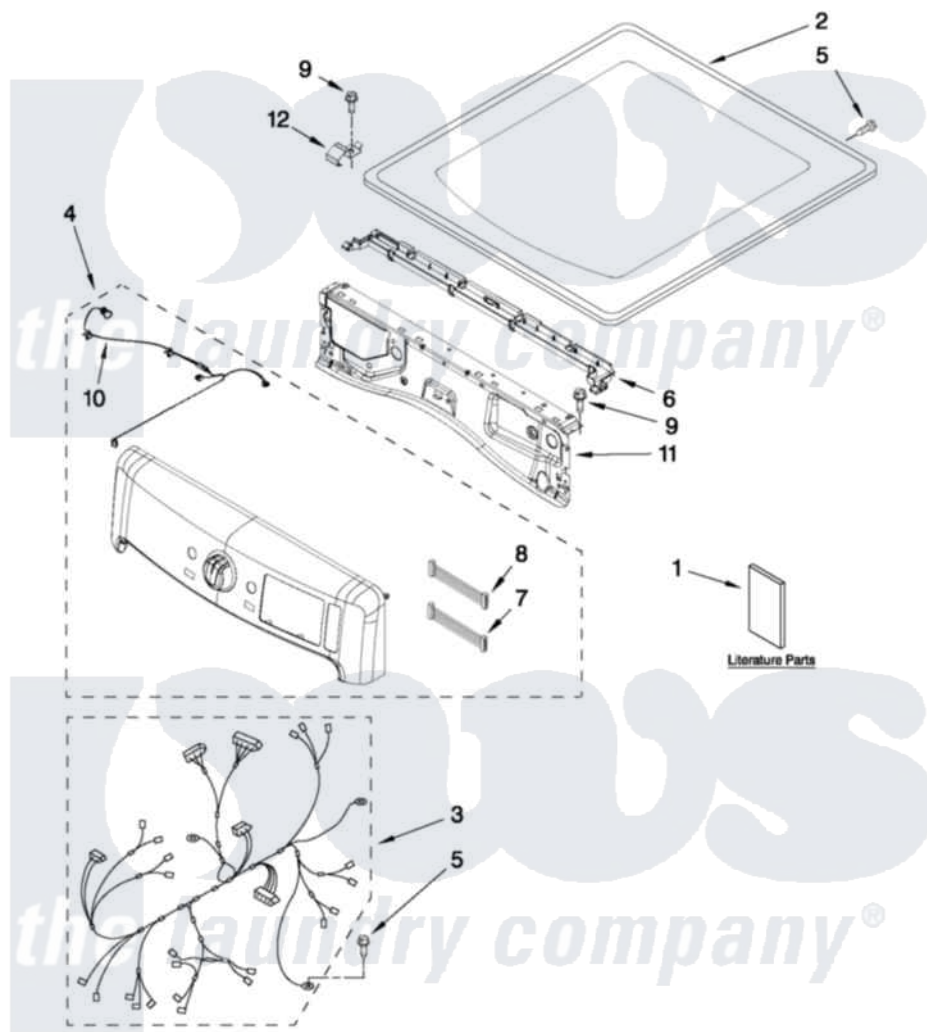

# Maytag YMED7000XR2 01 - TOP AND CONSOLE PARTS

**MAYTAG**

**TOP AND CONSOLE PARTS**  
 For Models: YMED7000XW2, YMED7000XR2, YMED7000XG2  
 (White) (Red) (Cosmetallic)

29" ELECTRIC DRYER

FOR ORDERING INFORMATION REFER TO PARTS PRICE LIST

7-11 Printed in U.S.A. (JLP) (eeb)

1

Part No. W10436087 Rev. A

Maytag Residential Maytag YMED7000XR2 Dryer Parts Parts Diagram 01 - TOP AND CONSOLE PARTS  
 Click on the part number to view part

Item	Original Part Number	Replaced By	Status	Part Description
1	W10312954		Not Available	USE & CARE GUIDE
"	W10316958		Not Available	TECH SHEET
"	W10423115		Not Available	INSTALLATION, INSTRUCTION
2	<a href="#">W10208383</a>			Top
"	<a href="#">W10337792</a>			Top
"	<a href="#">W10301057</a>			Top
3	W10355895		Not Available	HARNESS, MAIN
4	<a href="#">W10350669</a>			Panel, Console
"	<a href="#">W10350671</a>			Panel, Console
"	W10350673	<a href="#">W10388467</a>		Console
5	<a href="#">693995</a>			Screw, Hex Head
6	<a href="#">W10317570</a>			Water Channel
7	<a href="#">W10309986</a>			Cable, Jumper
8	<a href="#">W10309987</a>			Cable, Jumper
9	3390647	<a href="#">488729</a>		Screw
10	<a href="#">W10267833</a>			Cable, Led User-Interface