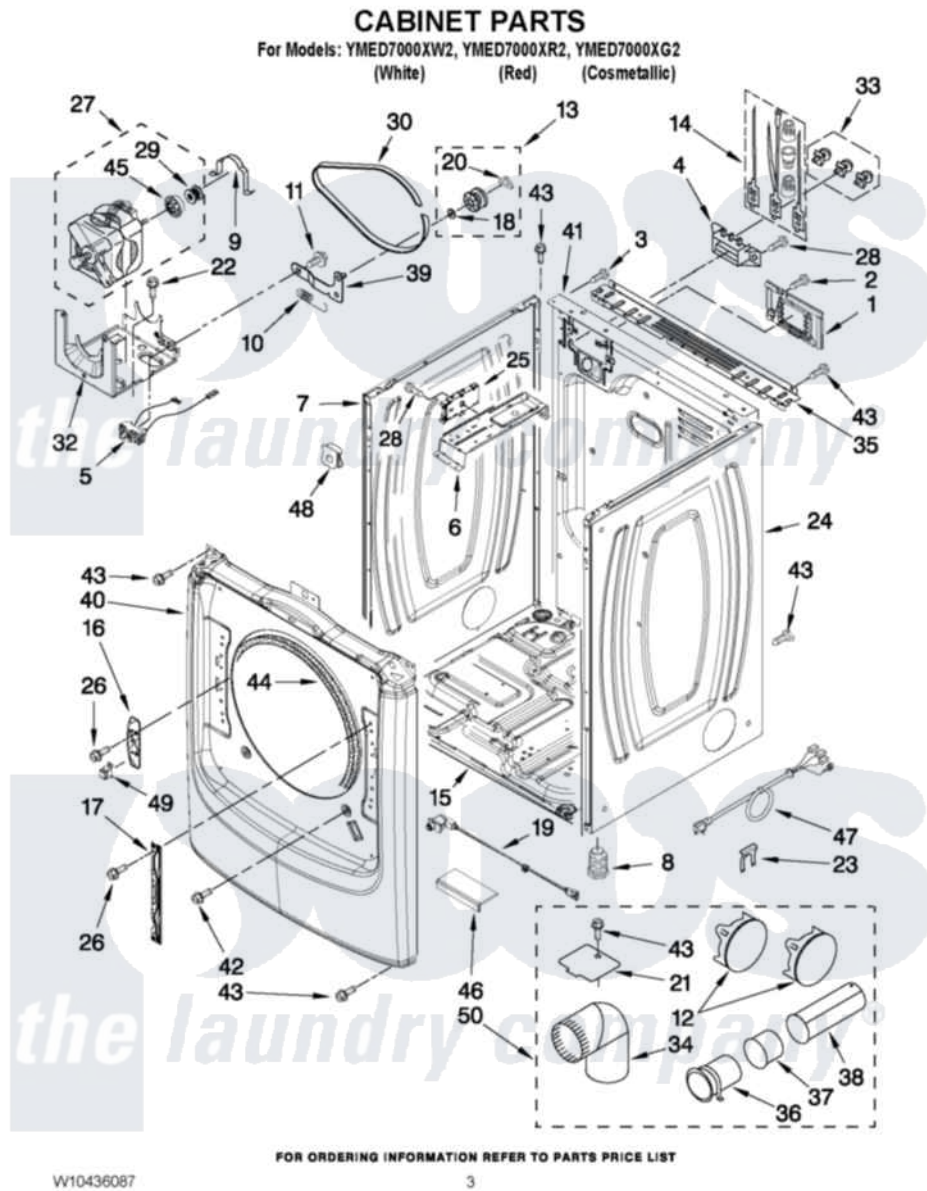

Maytag YMED7000XR2 02 - CABINET PARTS

W10436087

Maytag [Residential Maytag YMED7000XR2 Dryer Parts](#) Parts Diagram 02 - CABINET PARTS
Click on the part number to view part

Item	Original Part Number	Replaced By	Status	Part Description
1	W10316167			Cover,
2	3390814	90767		Screw, 8A X 3/8 HeX Washer Head Tapping
3	8533974	4331106		Screw, No.10-32 X 7/16
4	3397659			Block, Terminal
5	W10246525	W10314253		Switch, Assembly Broken Belt
6	W10259611			Bracket, Control
7	W10192435			Panel, Side
"	W10337789	W10468502		Panel, Side
"	W10301058			Panel, Side
8	3392100	49621		Feet-Leveling
NI	279810			Foot-Optional
9	W10121316			Plug, Multivent
10	3387374			Spring, Idler
11	3389420			Retainer-Idler 1/4-20 X 1/16
12	49252			Plug, Multivent
"	W10151499	W10404617		Plug, Multivent