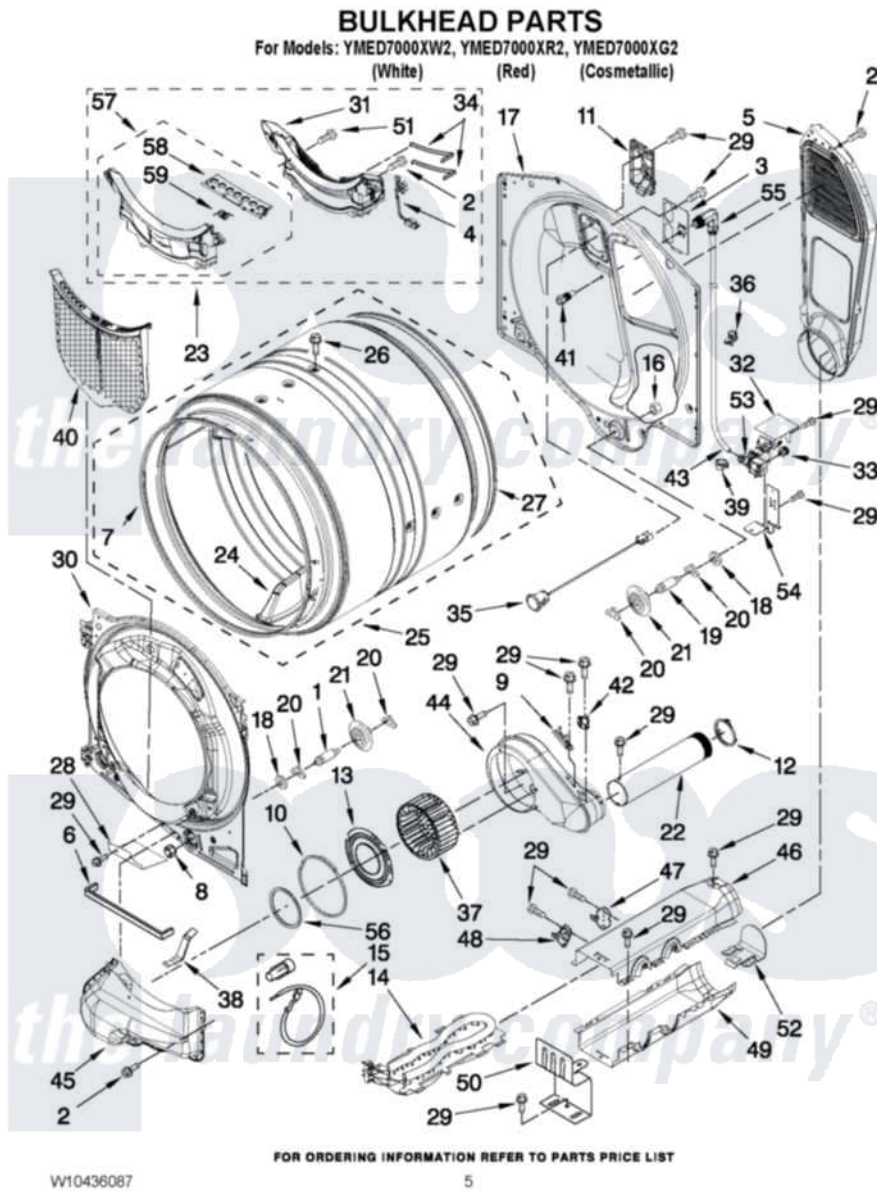

Maytag YMED7000XR2 03 - BULKHEAD PARTS

Maytag [Residential Maytag YMED7000XR2 Dryer Parts](#) Parts Diagram 03 - BULKHEAD PARTS
Click on the part number to view part

Item	Original Part Number	Replaced By	Status	Part Description
1	W10359271			Shaft, Drum Roller Threads
2	3390647	488729		Screw
3	W10249422			Nozzle, Bracket Rear
4	W10298258			Harness, Sensor
5	697354	3387911		Duct-Air
6	W10211950			Seal, Outlet Housing
7	W10273050			Seal, Drum Front
8	3934666	W10080210		Nut, 3/8 X 16
9	3392519			Thermal Limiter
10	697770			Seal, Cover Plate Blower Housing
11	W10208422			Rear Deflector
12	W10344699			Collar, Duct
13	W10211901			Collar Assembly
14	8544771			Heater Element
15	279457			Wire Kit, Terminal
16	W10001120	W10080190		Nut, 3/8-16