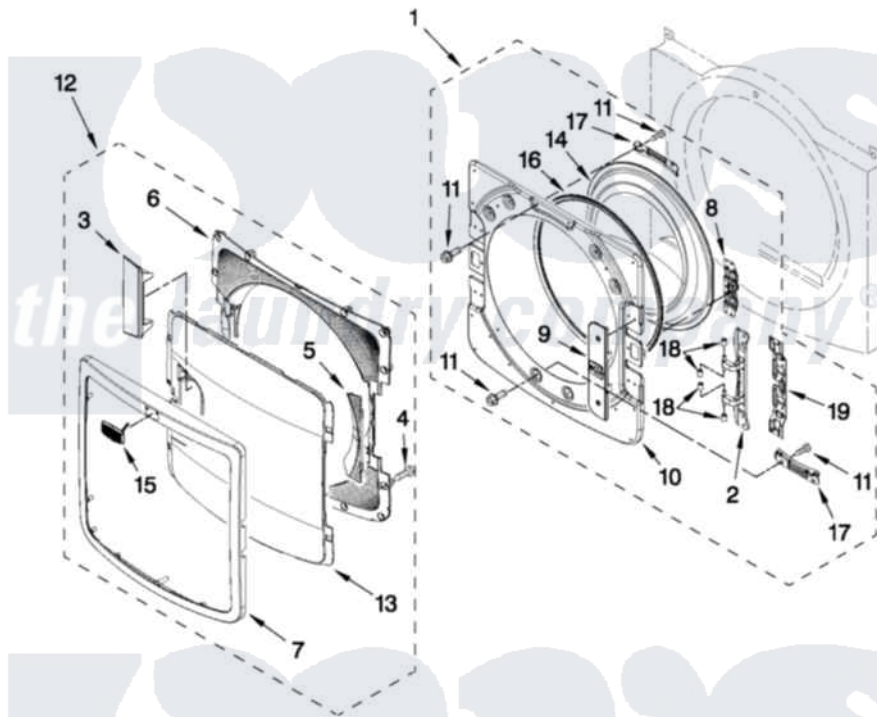

Maytag YMED7000XR2 04 - DOOR PARTS

DOOR PARTS

For Models: YMED7000XW2, YMED7000XR2, YMED7000XG2
(White) (Red) (Cosmetallic)

W10436087

FOR ORDERING INFORMATION REFER TO PARTS PRICE LIST

7

Maytag [Residential Maytag YMED7000XR2 Dryer Parts](#) Parts Diagram 04 - DOOR PARTS
Click on the part number to view part

Item	Original Part Number	Replaced By	Status	Part Description
1	W10272387			Door Assembly Inner
2	W10208415			Hinge Base
3	W10272398			Door Handle
4	9742177			Screw, 8-18 X .625
5	W10272400			Door Plug
6	W10272392			Door-Intermediate
7	W10272390			Trim Door
8	W10208254			Door Inner Screw, 10-32 X 1/2
9	W10272404			Cover, Door Catch
10	W10285652			Inner Door
11	W10288126			Screw, 10-32 X 1/2
12	W10272389			Door, Outer Assembly
13	W10272391			Screen, Outer Door
14	W10208417			Window Inner Door
15	W10316087			Badge Assembly
16	W10208417			Window Inner Door

17 [W10208252](#)
18 [W10208398](#)
19 [W10208419](#)

Bracket, Glass
Cap, Hinge
Plate, Hinge Retainer