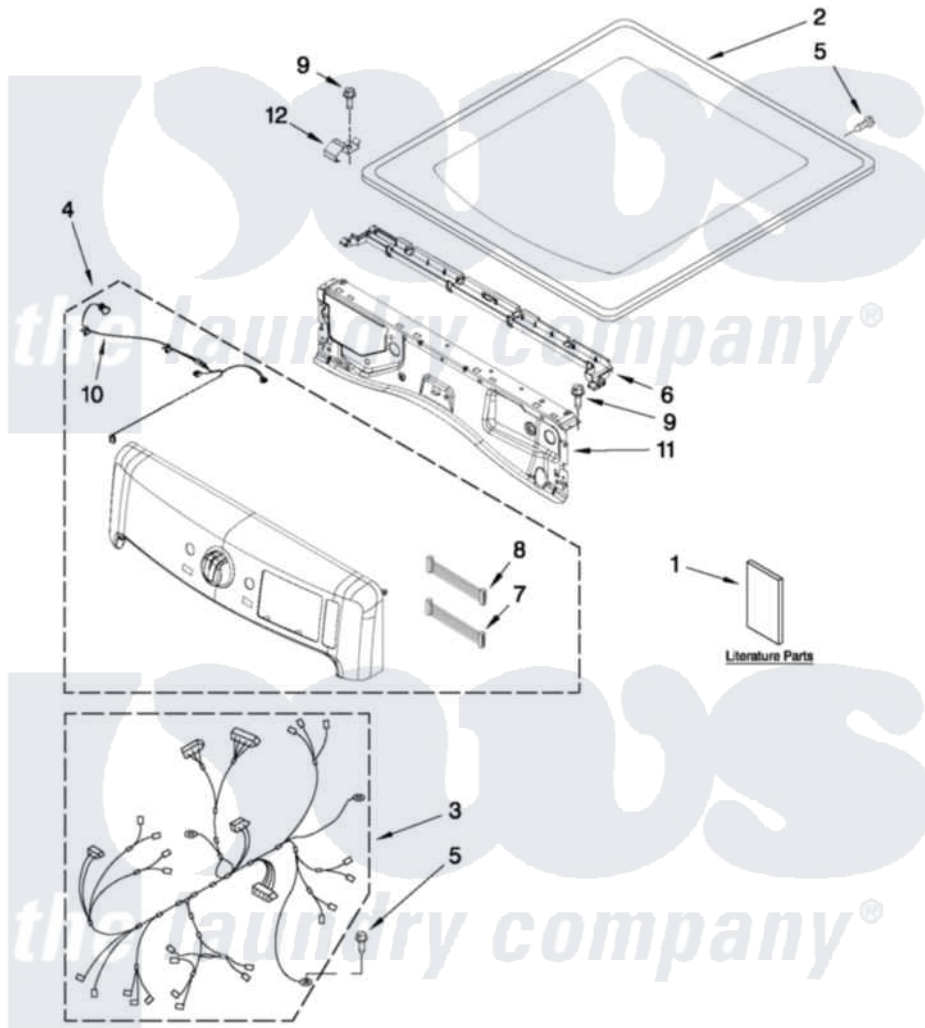

Maytag YMED7000XW1 01 - TOP AND CONSOLE PARTS

MAYTAG

TOP AND CONSOLE PARTS
 For Models: YMED7000XW1, YMED7000XR1, YMED7000XG1
 (White) (Red) (Cosmetallic)

29" ELECTRIC DRYER

FOR ORDERING INFORMATION REFER TO PARTS PRICE LIST

3-11 Printed in U.S.A. (JLP)(bay)

1

Part No. W10406208 REV. A

[Maytag Residential Maytag YMED7000XW1 Dryer Parts](#) Parts Diagram 01 - TOP AND CONSOLE PARTS

[Click on the part number to view part](#)

Item	Original Part Number	Replaced By	Status	Part Description
1	W10312954		Not Available	USE & CARE GUIDE
"	W10316958		Not Available	TECH SHEET
"	W10057364		Not Available	INSTALLATION INSTRUCTIONS
2	W10208383			Top
"	W10337792			Top
"	W10301057			Top
3	W10355895		Not Available	HARNES, MAIN
4	W10350669			Panel, Console
"	W10350671			Panel, Console
"	W10350673	W10388467		Console
5	693995			Screw, Hex Head
6	W10317570			Water Channel
7	W10309986			Cable, Jumper
8	W10309987			Cable, Jumper
9	3390647	488729		Screw
10	W10267833			Cable, Led User-Interface