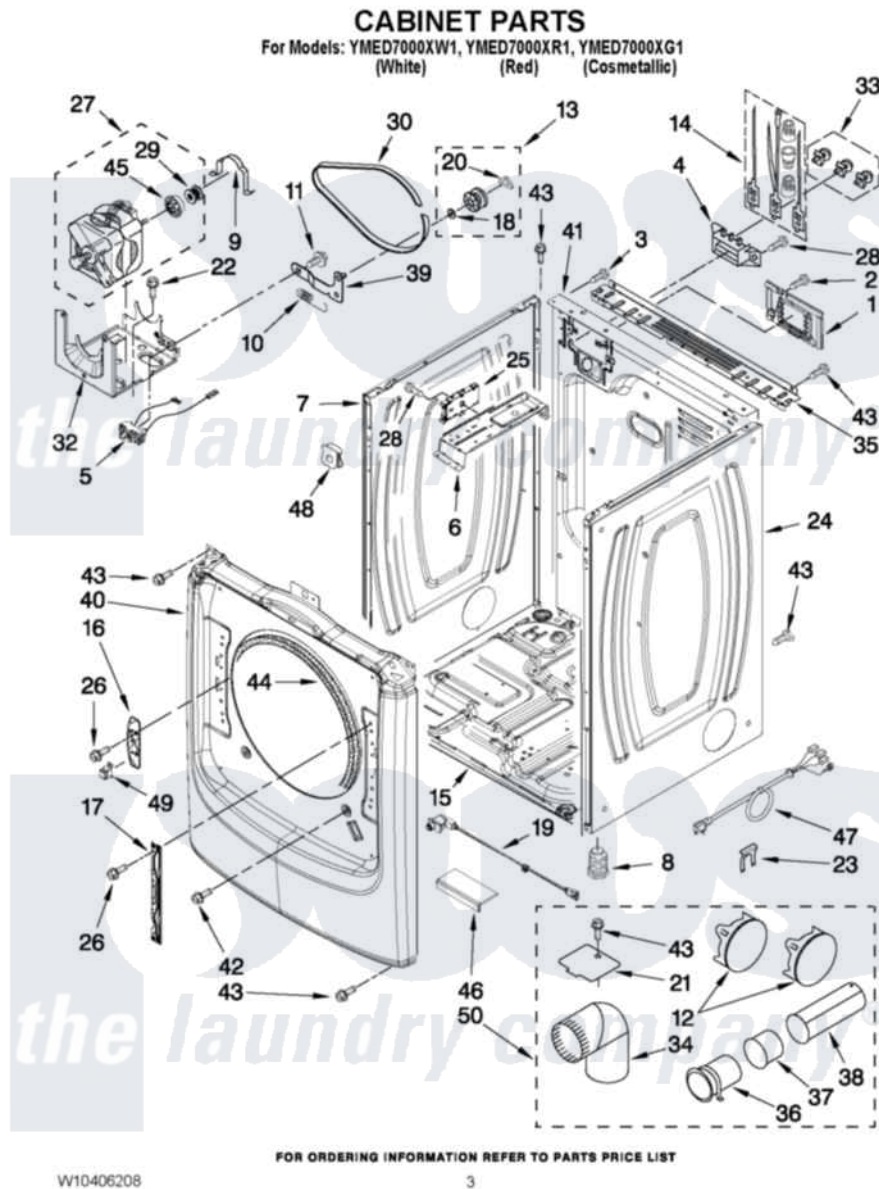

# Maytag YMED7000XW1 02 - CABINET PARTS

Maytag [Residential Maytag YMED7000XW1 Dryer Parts](#) Parts Diagram 02 - CABINET PARTS  
Click on the part number to view part

Item	Original Part Number	Replaced By	Status	Part Description
1	<a href="#">W10316167</a>			Cover,
2	3390814	<a href="#">90767</a>		Screw, 8A X 3/8 HeX Washer Head Tapping
3	8533974	<a href="#">4331106</a>		Screw, No.10-32 X 7/16
4	<a href="#">3397659</a>			Block, Terminal
5	W10246525	<a href="#">W10314253</a>		Switch, Assembly Broken Belt
6	<a href="#">W10259611</a>			Bracket, Control
7	<a href="#">W10192435</a>			Panel, Side
"	W10337789	<a href="#">W10468502</a>		Panel, Side
"	<a href="#">W10301058</a>			Panel, Side
8	3392100	<a href="#">49621</a>		Feet-Leveling
NI	<a href="#">279810</a>			Foot-Optional
9	<a href="#">660658</a>			Clamp, Motor Mounting 343481 685441
10	<a href="#">3387374</a>			Spring, Idler
11	<a href="#">3389420</a>			Retainer-Idler 1/4-20 X 1/16
12	<a href="#">49252</a>			Plug, Multivent