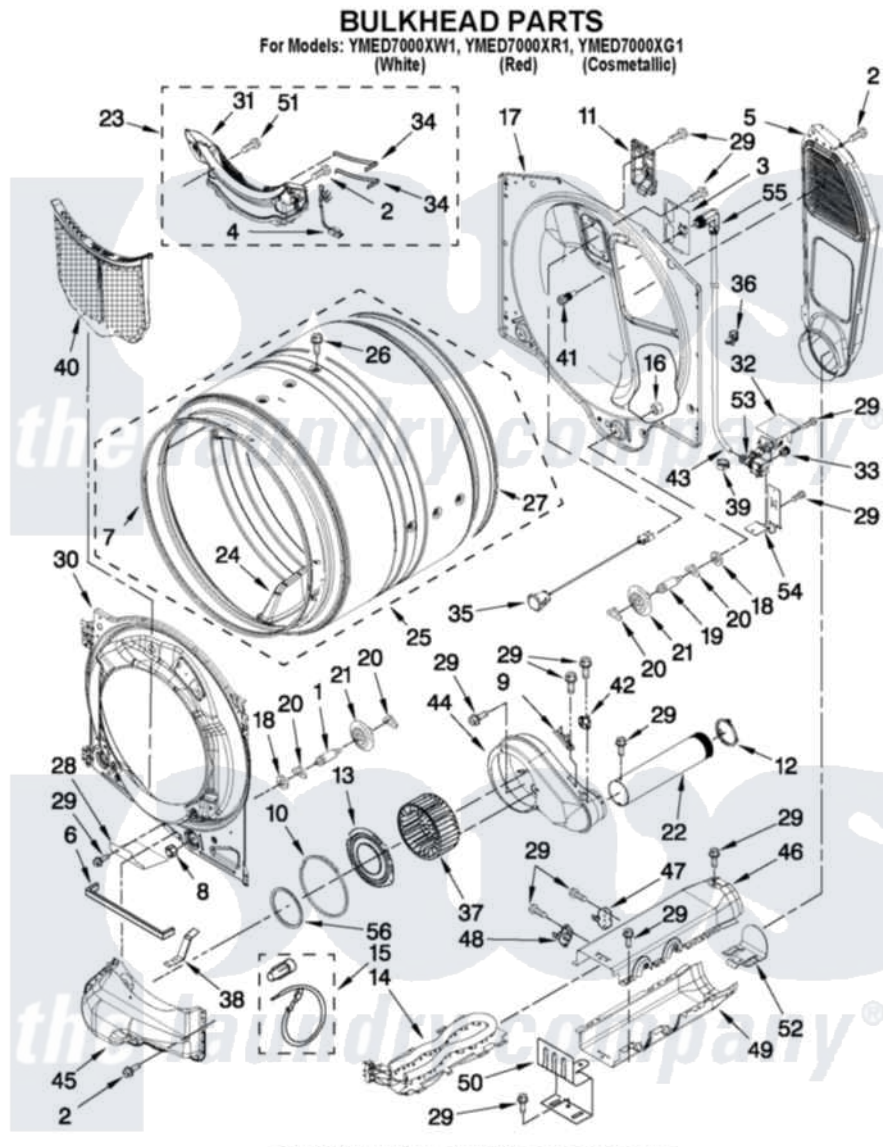

Maytag YMED7000XW1 03 - BULKHEAD PARTS

5

W10406208

Maytag [Residential Maytag YMED7000XW1 Dryer Parts](#) Parts Diagram 03 - BULKHEAD PARTS

[Click on the part number to view part](#)

Item	Original Part Number	Replaced By	Status	Part Description
1	8575324	W10359271		Shaft, Drum Roller Threads
2	3390647	488729		Screw
3	W10249422			Nozzle, Bracket Rear
4	W10298258			Harness, Sensor
5	697354	3387911		Duct-Air
6	W10211950			Seal, Outlet Housing
7	W10273050			Seal, Drum Front
8	3934666	W10080210		Nut, 3/8 X 16
9	3392519			Thermal Limiter
10	697770			Seal, Cover Plate Blower Housing
11	W10208422			Rear Deflector
12	W10344699			Collar, Duct
13	W10211901			Collar Assembly
14	8544771			Heater Element
15	279457			Wire Kit, Terminal
16	W10001120	W10080190		Nut, 3/8-16