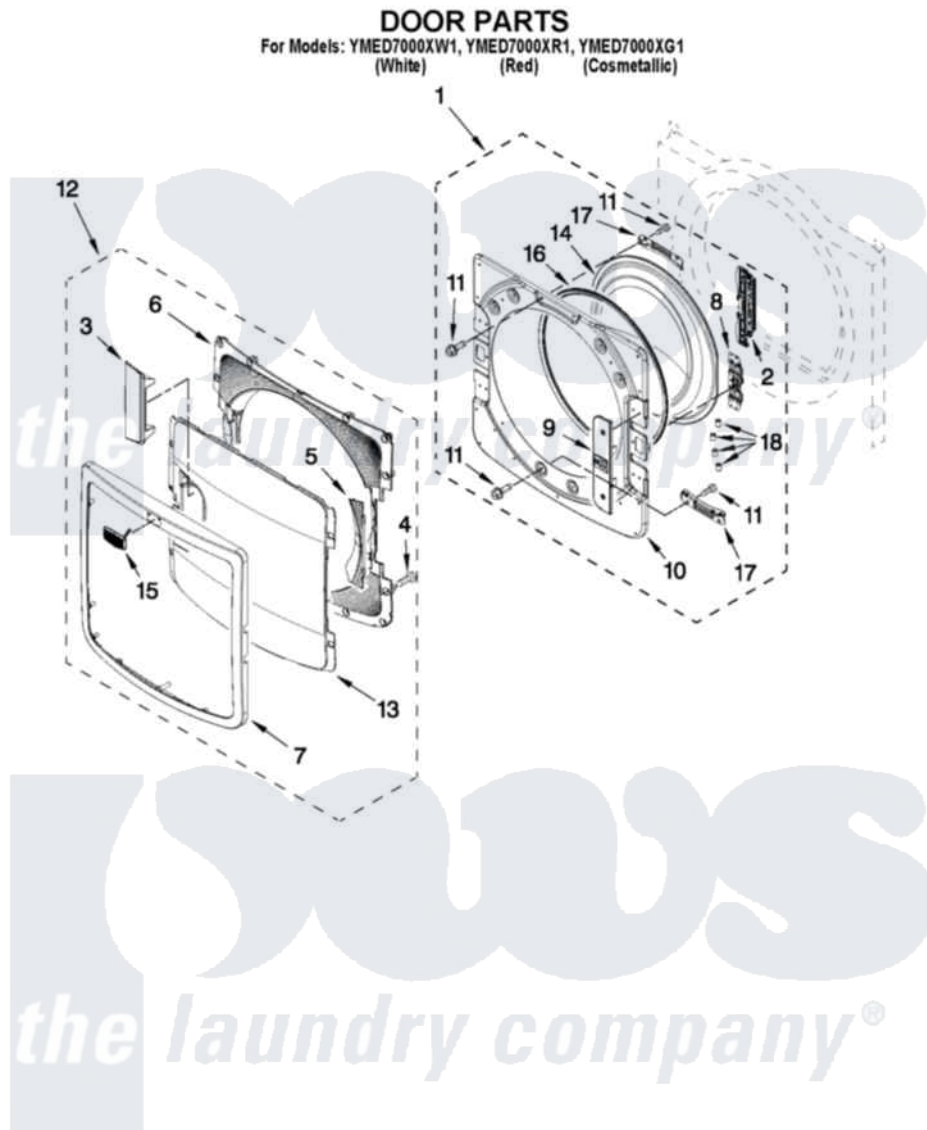

# Maytag YMED7000XW1 04 - DOOR PARTS

W10406208

FOR ORDERING INFORMATION REFER TO PARTS PRICE LIST

7

Maytag [Residential Maytag YMED7000XW1 Dryer Parts](#) Parts Diagram 04 - DOOR PARTS  
Click on the part number to view part

Item	Original Part Number	Replaced By	Status	Part Description
1	<a href="#">W10272387</a>			Door Assembly Inner
2	<a href="#">W10208414</a>			Door Hinge Assembly
3	<a href="#">W10272398</a>			Door Handle
4	<a href="#">9742177</a>			Screw, 8-18 X .625
5	<a href="#">W10272400</a>			Door Plug
6	<a href="#">W10272392</a>			Door-Intermediate
7	<a href="#">W10272390</a>			Trim Door
8	<a href="#">W10208254</a>			Door Inner Screw, 10-32 X 1/2
9	<a href="#">W10272404</a>			Cover, Door Catch
10	<a href="#">W10285652</a>			Inner Door
11	<a href="#">W10288126</a>			Screw, 10-32 X 1/2
12	<a href="#">W10272389</a>			Door, Outer Assembly
13	<a href="#">W10272391</a>			Screen, Outer Door
14	<a href="#">W10208417</a>			Window Inner Door
15	<a href="#">W10316087</a>			Badge Assembly
16	<a href="#">W10208417</a>			Window Inner Door