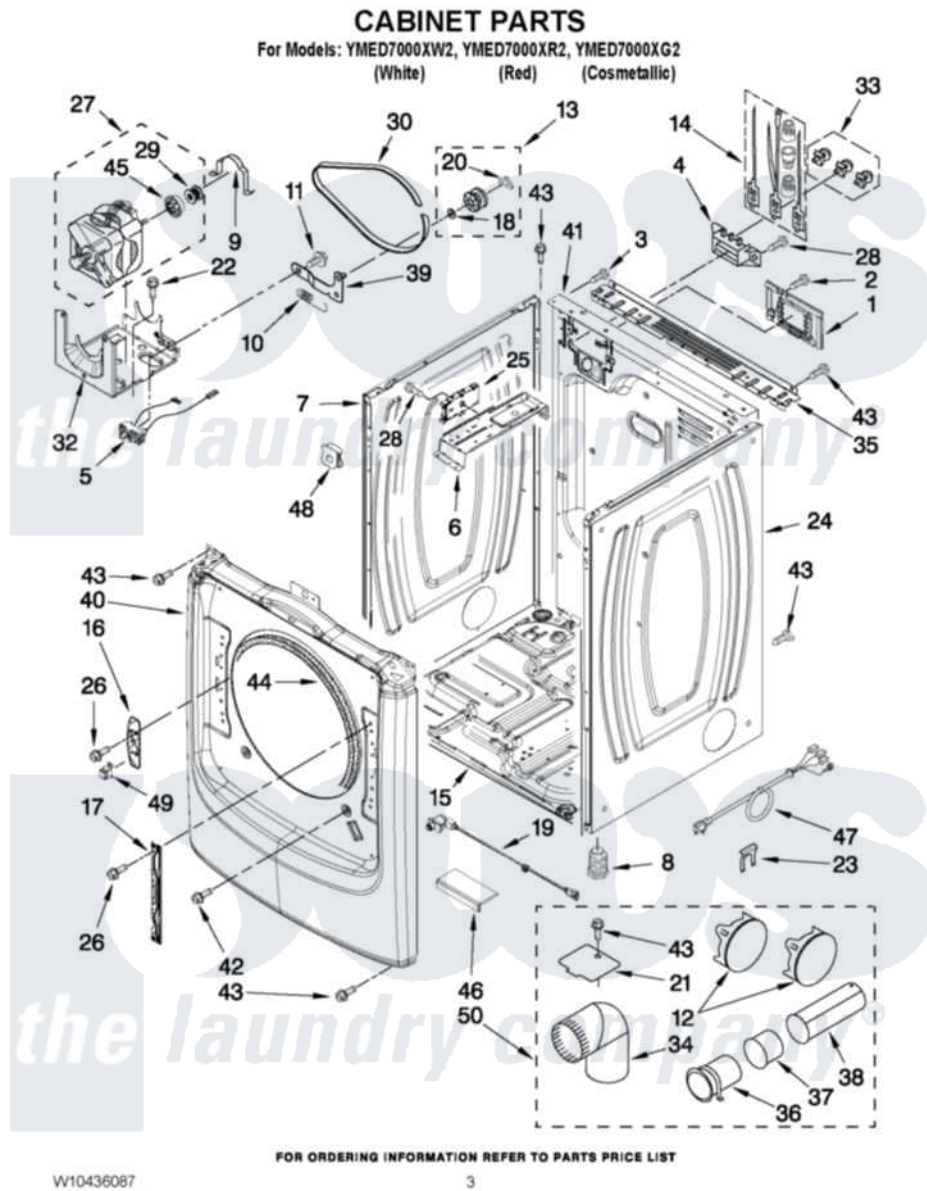

Maytag YMED7000XW2 02 - CABINET PARTS

Maytag [Residential Maytag YMED7000XW2 Dryer Parts](#) Parts Diagram 02 - CABINET PARTS
Click on the part number to view part

Item	Original Part Number	Replaced By	Status	Part Description
1	W10316167			Cover,
2	3390814	90767		Screw, 8A X 3/8 HeX Washer Head Tapping
3	8533974	4331106		Screw, No.10-32 X 7/16
4	3397659			Block, Terminal
5	W10246525	W10314253		Switch, Assembly Broken Belt
6	W10259611			Bracket, Control
7	W10192435			Panel, Side
"	W10337789	W10468502		Panel, Side
"	W10301058			Panel, Side
8	3392100	49621		Feet-Leveling
NI	279810			Foot-Optional
9	W10121316			Plug, Multivent
10	3387374			Spring, Idler
11	3389420			Retainer-Idler 1/4-20 X 1/16
12	49252			Plug, Multivent
"	W10151499	W10404617		Plug, Multivent