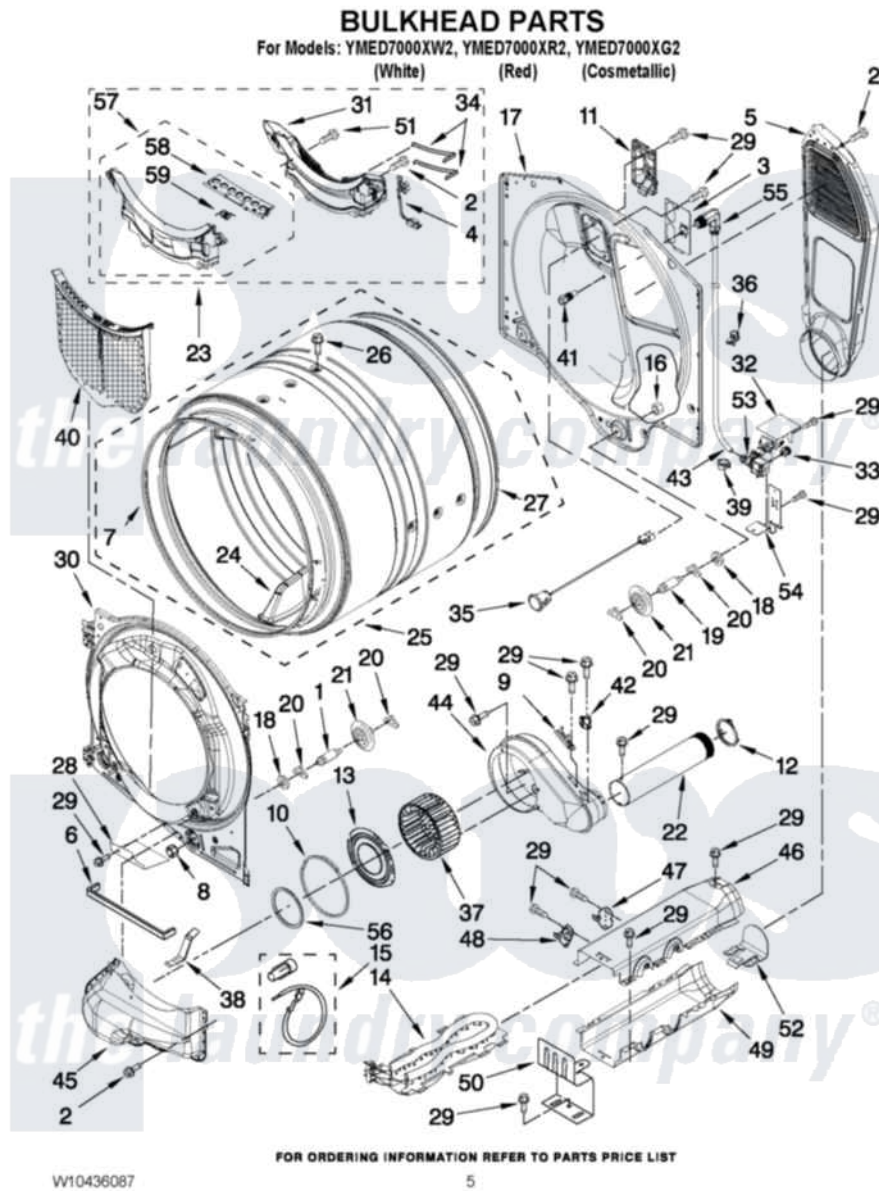

Maytag YMED7000XW2 03 - BULKHEAD PARTS

Maytag [Residential Maytag YMED7000XW2 Dryer Parts](#) Parts Diagram 03 - BULKHEAD PARTS
 Click on the part number to view part

Item	Original Part Number	Replaced By	Status	Part Description
1	W10359271			Shaft, Drum Roller Threads
2	3390647	488729		Screw
3	W10249422			Nozzle, Bracket Rear
4	W10298258			Harness, Sensor
5	697354	3387911		Duct-Air
6	W10211950			Seal, Outlet Housing
7	W10273050			Seal, Drum Front
8	3934666	W10080210		Nut, 3/8 X 16
9	3392519			Thermal Limiter
10	697770			Seal, Cover Plate Blower Housing
11	W10208422			Rear Deflector
12	W10344699			Collar, Duct
13	W10211901			Collar Assembly
14	8544771			Heater Element
15	279457			Wire Kit, Terminal
16	W10001120	W10080190		Nut, 3/8-16