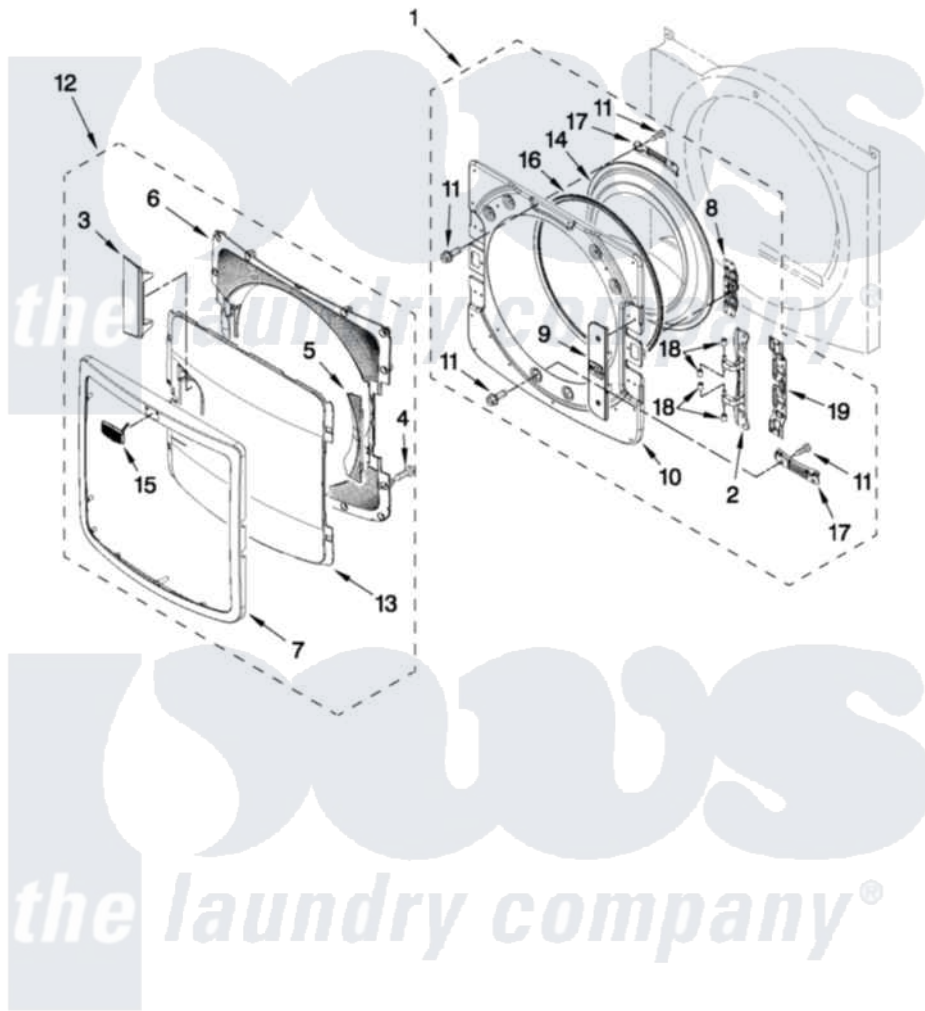

Maytag YMED7000XW2 04 - DOOR PARTS

DOOR PARTS

For Models: YMED7000XW2, YMED7000XR2, YMED7000XG2
(White) (Red) (Cosmetallic)

FOR ORDERING INFORMATION REFER TO PARTS PRICE LIST

W10436087

7

Maytag [Residential Maytag YMED7000XW2 Dryer Parts](#) Parts Diagram 04 - DOOR PARTS
Click on the part number to view part

Item	Original Part Number	Replaced By	Status	Part Description
1	W10272387			Door Assembly Inner
2	W10208415			Hinge Base
3	W10272398			Door Handle
4	9742177			Screw, 8-18 X .625
5	W10272400			Door Plug
6	W10272392			Door-Intermediate
7	W10272390			Trim Door
8	W10208254			Door Inner Screw, 10-32 X 1/2
9	W10272404			Cover, Door Catch
10	W10285652			Inner Door
11	W10288126			Screw, 10-32 X 1/2
12	W10272389			Door, Outer Assembly
13	W10272391			Screen, Outer Door
14	W10208417			Window Inner Door
15	W10316087			Badge Assembly
16	W10208417			Window Inner Door