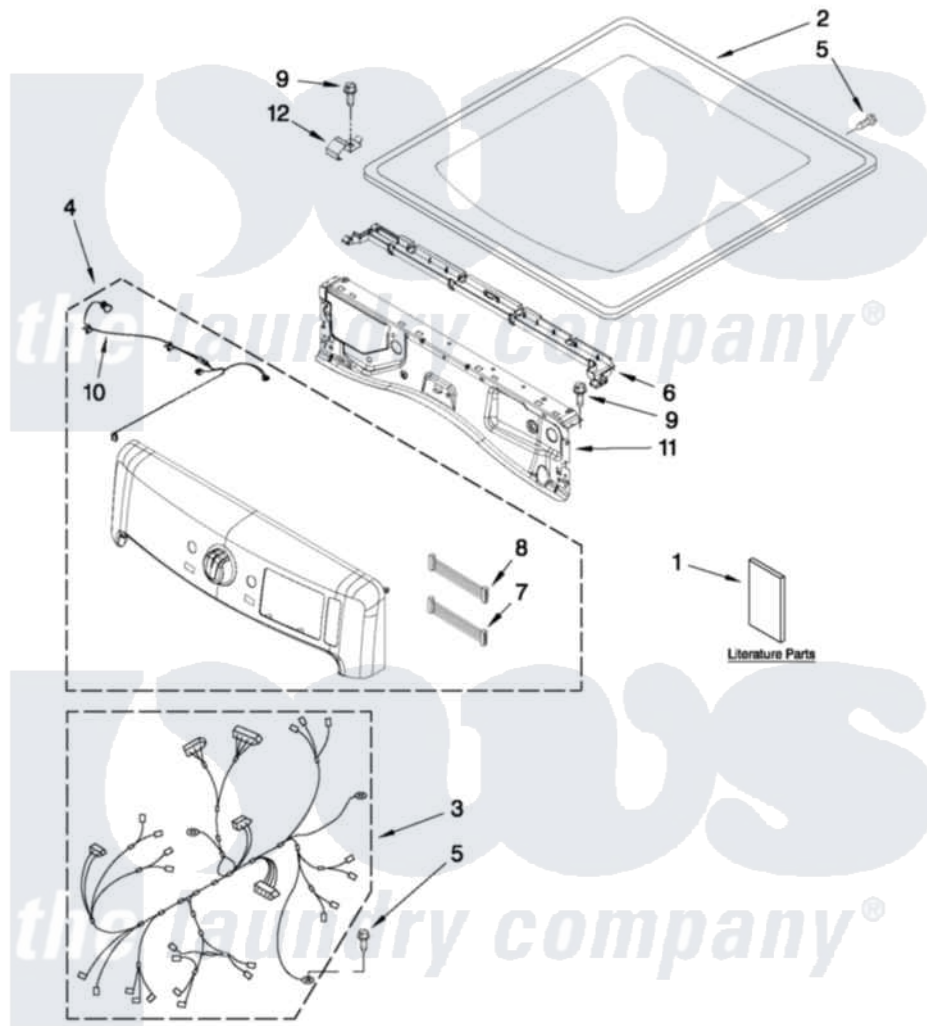

Maytag YMED9000YG0 01 - TOP AND CONSOLE PARTS

MAYTAG

TOP AND CONSOLE PARTS
 For Models: YMED9000YW0, YMED9000YR0, YMED9000YG0
 (White) (Red) Cosmetallic

29" ELECTRIC DRYER

FOR ORDERING INFORMATION REFER TO PARTS PRICE LIST

4-11 Printed in U.S.A. (L.T.) (bay)

1

Part No. W10407532 Rev. A

Maytag Residential Maytag YMED9000YG0 Dryer Parts Parts Diagram 01 - TOP AND CONSOLE PARTS
 Click on the part number to view part

Item	Original Part Number	Replaced By	Status	Part Description
1	W10312952		Not Available	USE & CARE GUIDE
"	W10315512		Not Available	TECH SHEET
"	W10057364		Not Available	INSTALLATION INSTRUCTIONS
2	W10208383			Top
"	W10337792			Top
"	W10301057			Top
3	W10355895		Not Available	HARNESS, MAIN
4	W10392722			Panel, Console
"	W10307423		Not Available	PANEL, CONSOLE (INCLUDES BUTTONS & CONTROL BOARD) (RED)
"	W10392723			Panel, Console
5	693995			Screw, Hex Head
6	W10317570			Water Channel
7	W10309986			Cable, Jumper
8	W10309987			Cable, Jumper

9	3390647	488729	Screw
10	W10267833		Cable, Led User-Interface
11	W10208198		Bracket, Console
12	W10317566		Spring, Clip Water Channel