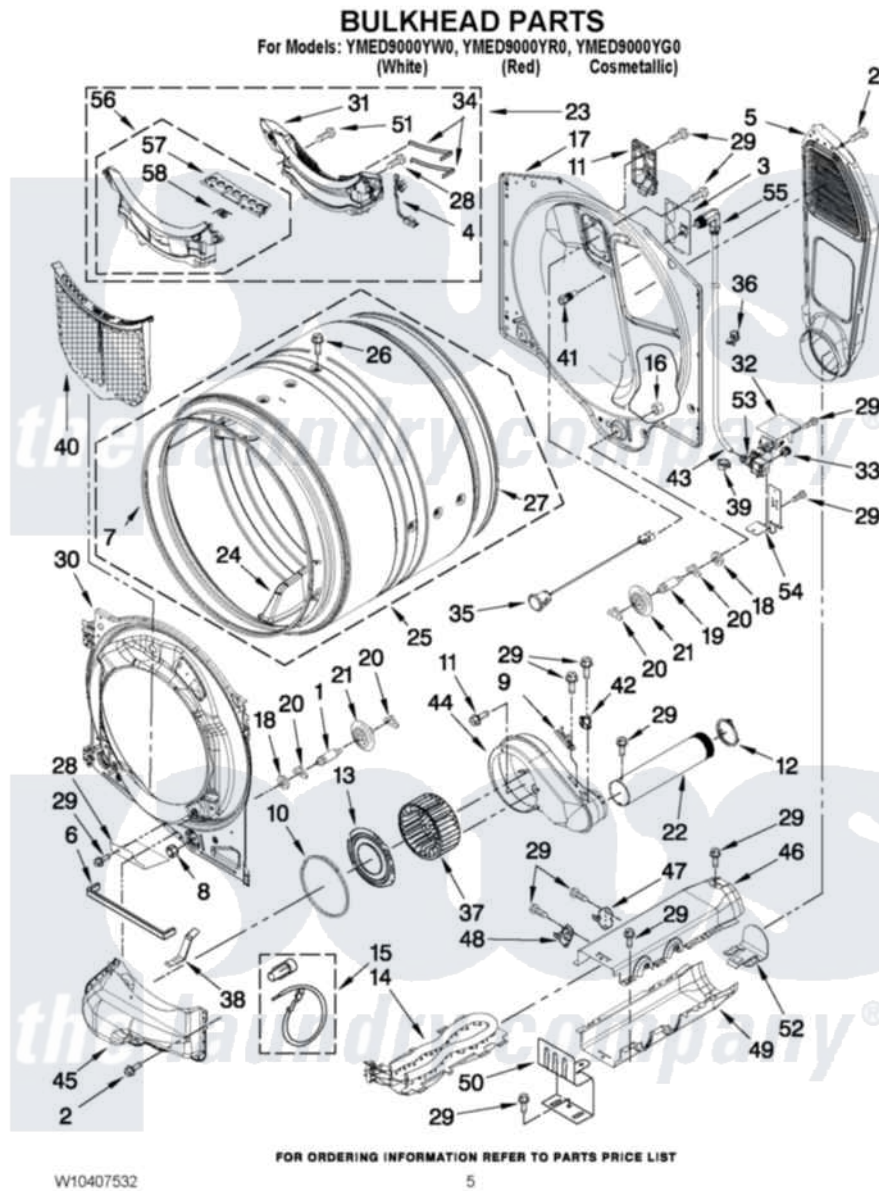

# Maytag YMED9000YG0 03 - BULKHEAD PARTS

Maytag [Residential Maytag YMED9000YG0 Dryer Parts](#) Parts Diagram 03 - BULKHEAD PARTS  
Click on the part number to view part

Item	Original Part Number	Replaced By	Status	Part Description
1	<a href="#">W10359271</a>			Shaft, Drum Roller Threads
2	3390647	<a href="#">488729</a>		Screw
3	<a href="#">W10249422</a>			Nozzle, Bracket Rear
4	<a href="#">W10298258</a>			Harness, Sensor
5	697354	<a href="#">3387911</a>		Duct-Air
6	<a href="#">W10211950</a>			Seal, Outlet Housing
7	<a href="#">W10273050</a>			Seal, Drum Front
8	3934666	<a href="#">W10080210</a>		Nut, 3/8 X 16
9	<a href="#">3392519</a>			Thermal Limiter
10	<a href="#">697770</a>			Seal, Cover Plate Blower Housing
11	<a href="#">W10208422</a>			Rear Deflector
12	<a href="#">W10344699</a>			Collar, Duct
13	<a href="#">W10211901</a>			Collar Assembly
14	<a href="#">8544771</a>			Heater Element
15	<a href="#">279457</a>			Wire Kit, Terminal
16	W10001120	<a href="#">W10080190</a>		Nut, 3/8-16