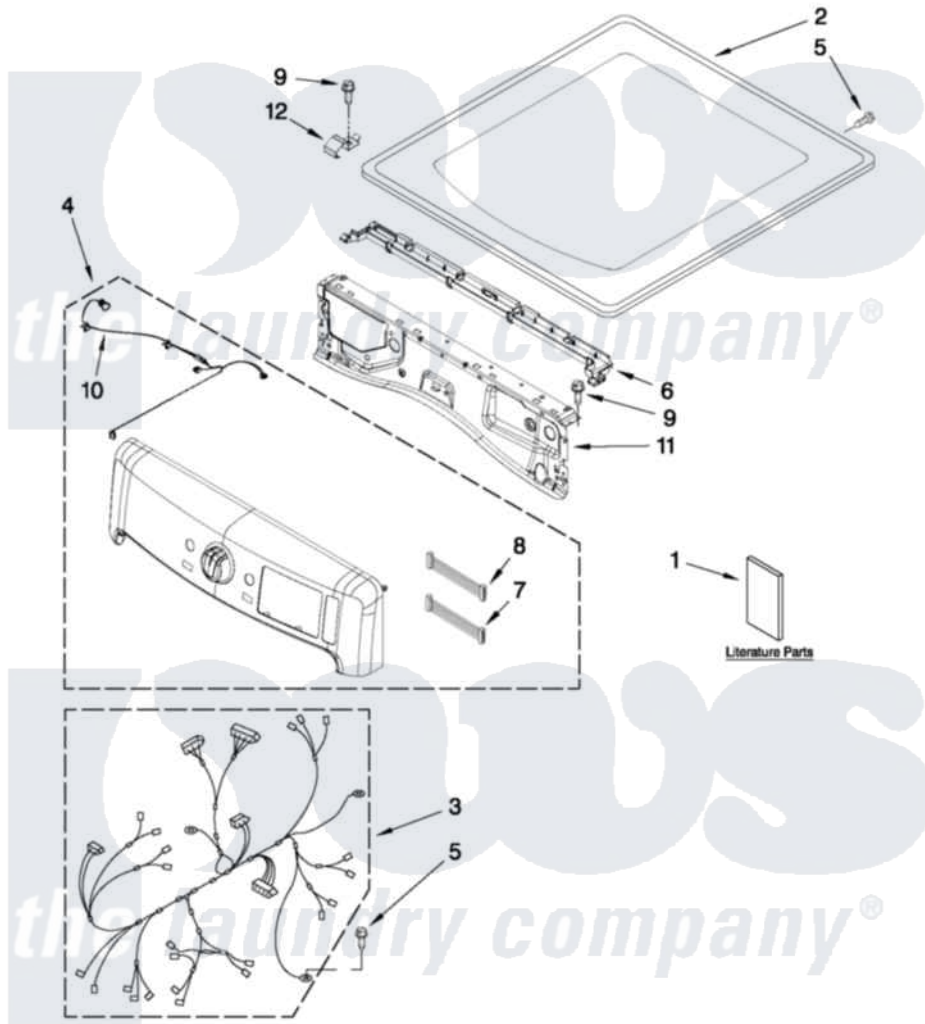

Maytag YMED9000YG1 01 - TOP AND CONSOLE PARTS

MAYTAG

TOP AND CONSOLE PARTS

29" ELECTRIC DRYER

For Models: YMED9000YW1, YMED9000YR1, YMED9000YG1
(White) (Red) (Cosmetallic)

FOR ORDERING INFORMATION REFER TO PARTS PRICE LIST

7-11 Printed in U.S.A. (JLP)(bay)

1

Part No. W10435261 Rev. A

Maytag Residential Maytag YMED9000YG1 Dryer Parts Parts Diagram 01 - TOP AND CONSOLE PARTS

[Click on the part number to view part](#)

Item	Original Part Number	Replaced By	Status	Part Description
1	W10312952		Not Available	USE & CARE GUIDE
"	W10315512		Not Available	TECH SHEET
"	W10423115		Not Available	INSTALLATION, INSTRUCTION
2	W10208383			Top
"	W10337792			Top
"	W10301057			Top
3	W10355895		Not Available	HARNES, MAIN
4	W10392722			Panel, Console
"	W10392724			Console Assembly
"	W10392723			Panel, Console
5	693995			Screw, Hex Head
6	W10317570			Water Channel
7	W10309986			Cable, Jumper
8	W10309987			Cable, Jumper
9	3390647	488729		Screw
10	W10267833			Cable, Led User-Interface