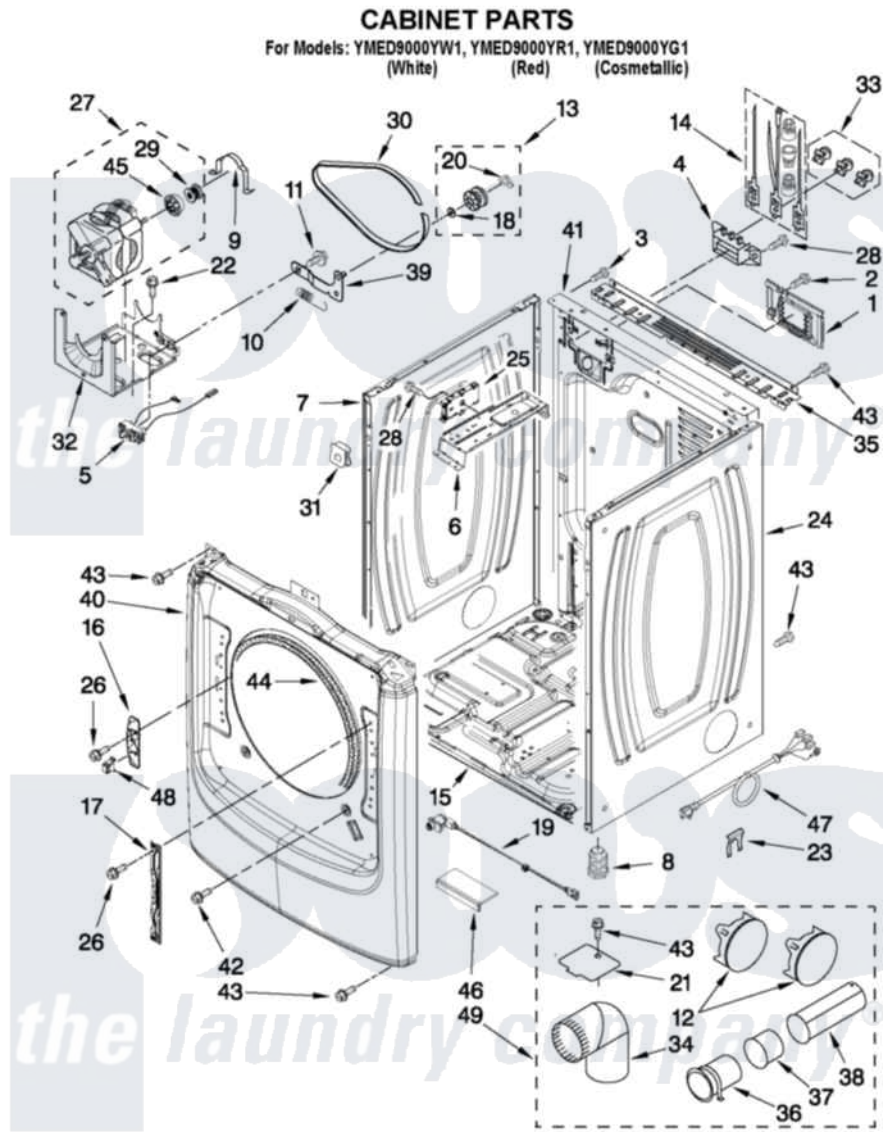

Maytag YMED9000YG1 02 - CABINET PARTS

W10435261

FOR ORDERING INFORMATION REFER TO PARTS PRICE LIST

3

Maytag [Residential Maytag YMED9000YG1 Dryer Parts](#) Parts Diagram 02 - CABINET PARTS
Click on the part number to view part

Item	Original Part Number	Replaced By	Status	Part Description
1	W10316167			Cover,
2	3390814	90767		Screw, 8A X 3/8 HeX Washer Head Tapping
3	8533974	4331106		Screw, No.10-32 X 7/16
4	3397659			Block, Terminal
5	W10246525	W10314253		Switch, Assembly Broken Belt
6	W10259611			Bracket, Control
7	W10192435			Panel, Side
"	W10337789	W10468502		Panel, Side
"	W10301058			Panel, Side
8	3392100	49621		Feet-Leveling
NI	279810			Foot-Optional
9	W10121316			Plug, Multivent
10	3387374			Spring, Idler
11	3389420			Retainer-Idler 1/4-20 X 1/16
12	49252			Plug, Multivent
"	W10151499	W10404617		Plug, Multivent