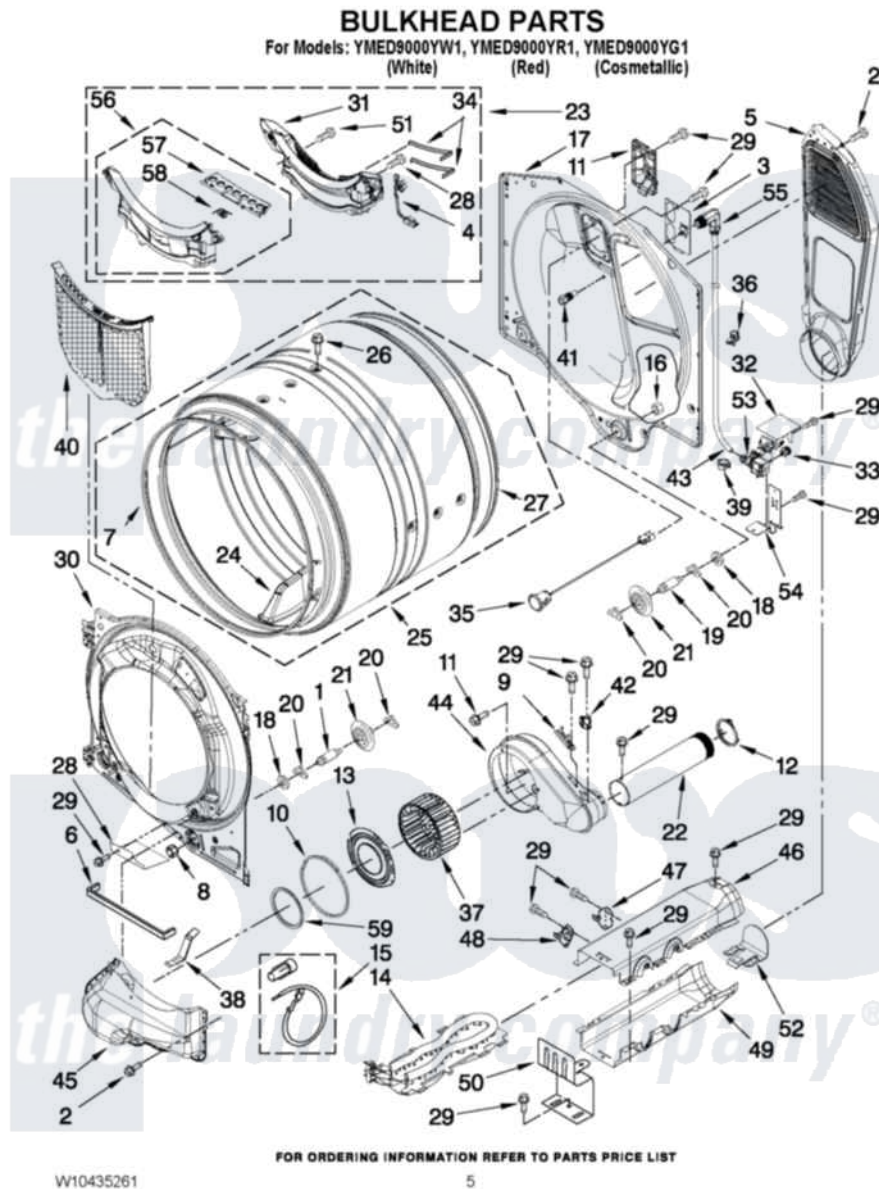

Maytag YMED9000YG1 03 - BULKHEAD PARTS

Maytag [Residential Maytag YMED9000YG1 Dryer Parts](#) Parts Diagram 03 - BULKHEAD PARTS
Click on the part number to view part

Item	Original Part Number	Replaced By	Status	Part Description
1	W10359271			Shaft, Drum Roller Threads
2	3390647	488729		Screw
3	W10249422			Nozzle, Bracket Rear
4	W10298258			Harness, Sensor
5	697354	3387911		Duct-Air
6	W10211950			Seal, Outlet Housing
7	W10273050			Seal, Drum Front
8	3934666	W10080210		Nut, 3/8 X 16
9	3392519			Thermal Limiter
10	697770			Seal, Cover Plate Blower Housing
11	W10208422			Rear Deflector
12	W10344699			Collar, Duct
13	W10211901			Collar Assembly
14	8544771			Heater Element
15	279457			Wire Kit, Terminal
16	W10001120	W10080190		Nut, 3/8-16