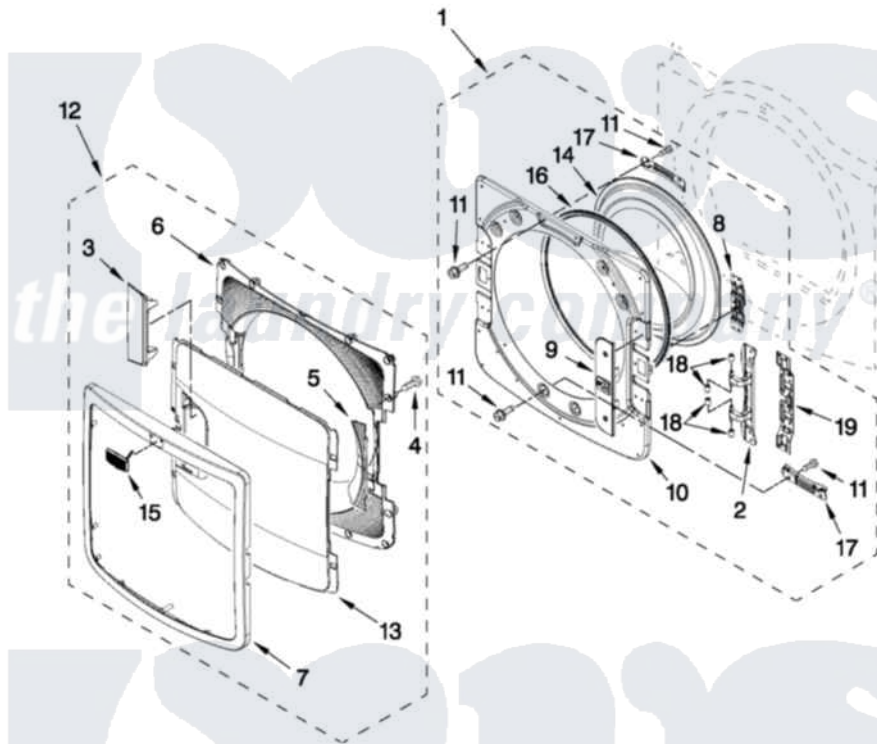

# Maytag YMED9000YG1 04 - DOOR PARTS

## DOOR PARTS

For Models: YMED9000YW1, YMED9000YR1, YMED9000YG1  
(White) (Red) (Cosmetallic)

FOR ORDERING INFORMATION REFER TO PARTS PRICE LIST

W10435261

7

Maytag [Residential Maytag YMED9000YG1 Dryer Parts](#) Parts Diagram 04 - DOOR PARTS  
Click on the part number to view part

Item	Original Part Number	Replaced By	Status	Part Description
1	<a href="#">W10272387</a>			Door Assembly Inner
2	<a href="#">W10208415</a>			Hinge Base
3	<a href="#">W10272398</a>			Door Handle
4	<a href="#">9742177</a>			Screw, 8-18 X .625
5	<a href="#">W10272400</a>			Door Plug
6	<a href="#">W10272392</a>			Door-Intermediate
7	<a href="#">W10272390</a>			Trim Door
8	<a href="#">W10208254</a>			Door Inner Screw, 10-32 X 1/2
9	<a href="#">W10272404</a>			Cover, Door Catch
10	<a href="#">W10285652</a>			Inner Door
11	<a href="#">W10288126</a>			Screw, 10-32 X 1/2
12	<a href="#">W10272389</a>			Door, Outer Assembly
13	<a href="#">W10272391</a>			Screen, Outer Door
14	<a href="#">W10208417</a>			Window Inner Door
15	<a href="#">W10316087</a>			Badge Assembly
16	<a href="#">W10208417</a>			Window Inner Door