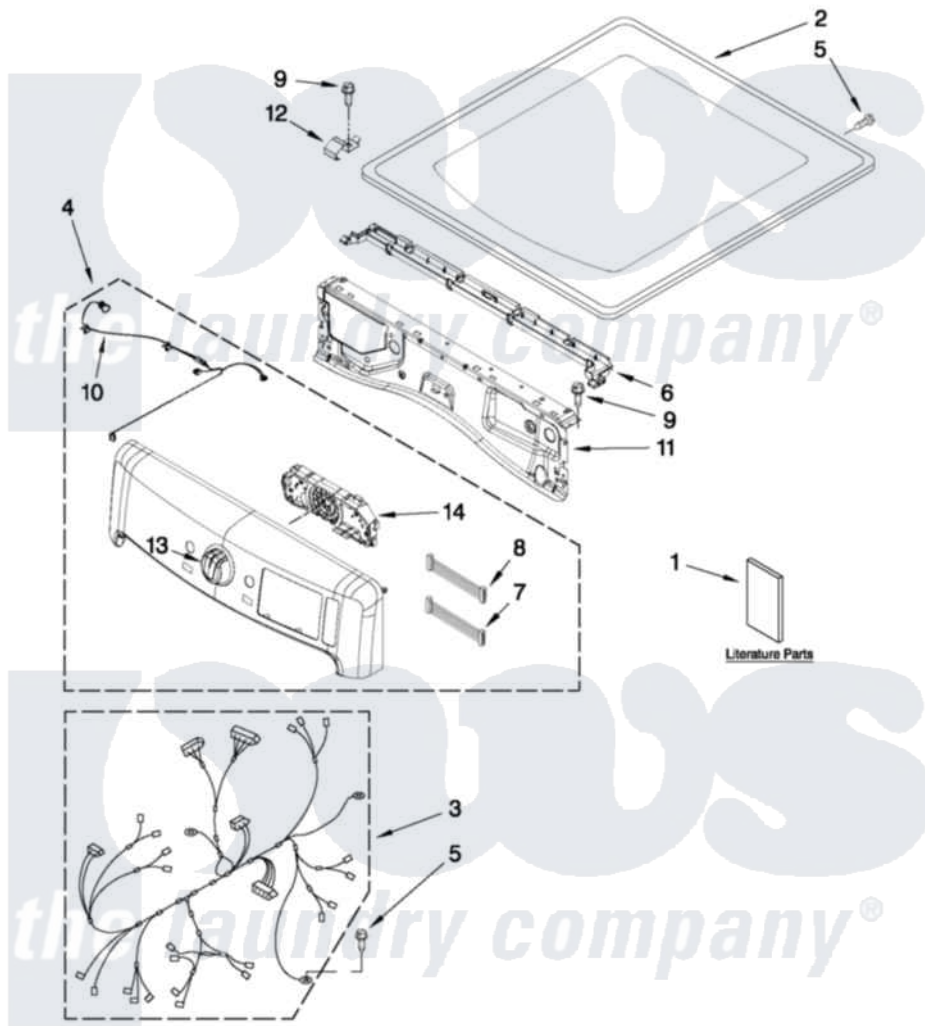

Maytag YMED9000YG2 01 - TOP AND CONSOLE PARTS

MAYTAG

TOP AND CONSOLE PARTS

29" ELECTRIC DRYER

For Models: YMED9000YW2, YMED9000YG2
(White) (Cosmetallic)

FOR ORDERING INFORMATION REFER TO PARTS PRICE LIST

5-12 Printed in U.S.A. (GG) (psw)

1

Part No. W10509481 Rev. A

Maytag Residential Maytag YMED9000YG2 Dryer Parts Parts Diagram 01 - TOP AND CONSOLE PARTS

[Click on the part number to view part](#)

Item	Original Part Number	Replaced By	Status	Part Description
1	W10312952		Not Available	USE & CARE GUIDE
"	W10420006		Not Available	TECH SHEET
"	W10423115		Not Available	INSTALLATION, INSTRUCTION
2	W10208383			Top
"	W10301057			Top
3	W10441588		Not Available	HARNES, MAIN
4	W10464661			Console Assembly
"	W10464662			Console Assembly
5	693995			Screw, Hex Head
6	W10317570			Water Channel
7	W10309986			Cable, Jumper
8	W10309987			Cable, Jumper
9	3390647	488729		Screw
10	W10450060		Not Available	CABLE, USER INTERFACE
11	W10208198			Bracket, Console
12	W10317566			Spring, Clip Water Channel