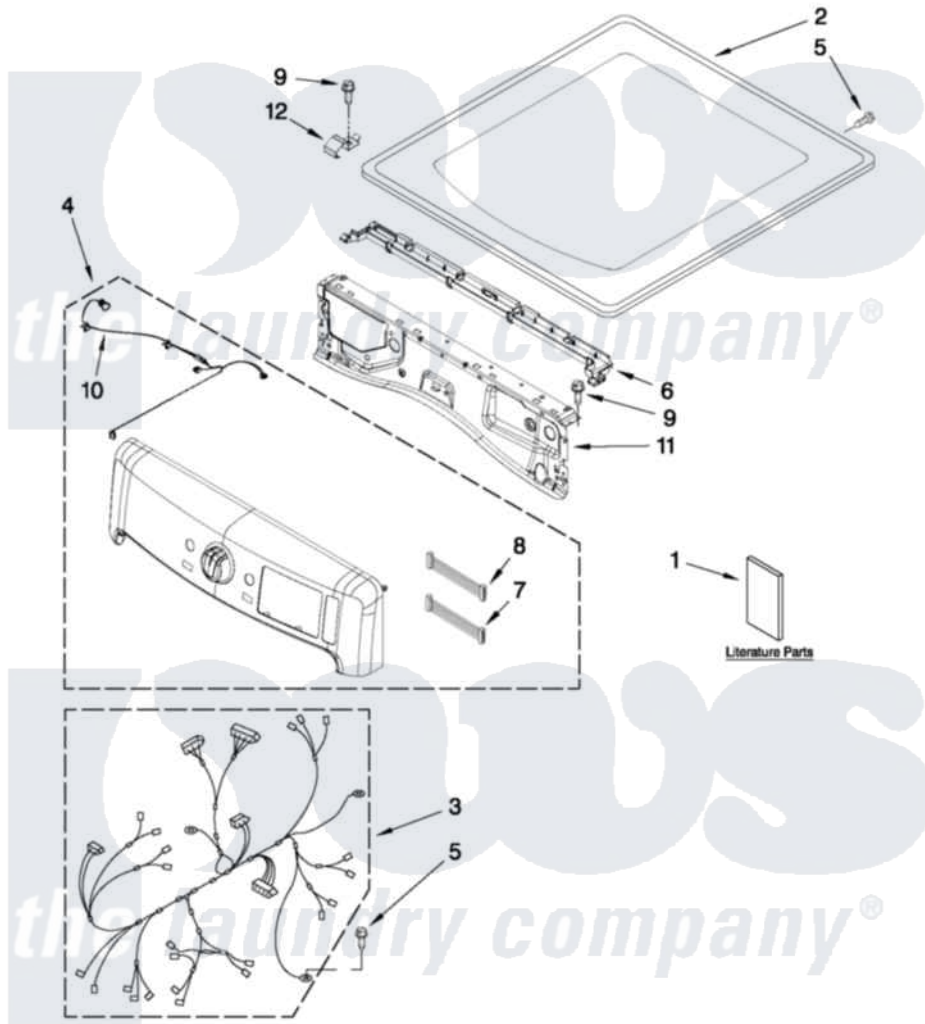

# Maytag YMED9000YR1 01 - TOP AND CONSOLE PARTS

**MAYTAG**

## TOP AND CONSOLE PARTS

29" ELECTRIC DRYER

For Models: YMED9000YW1, YMED9000YR1, YMED9000YG1  
(White) (Red) (Cosmetallic)

FOR ORDERING INFORMATION REFER TO PARTS PRICE LIST

7-11 Printed in U.S.A. (JLP)(bay)

1

Part No. W10435261 Rev. A

Maytag Residential Maytag YMED9000YR1 Dryer Parts Parts Diagram 01 - TOP AND CONSOLE PARTS

Click on the part number to view part

Item	Original Part Number	Replaced By	Status	Part Description
1	W10312952		Not Available	USE & CARE GUIDE
"	W10315512		Not Available	TECH SHEET
"	W10423115		Not Available	INSTALLATION, INSTRUCTION
2	<a href="#">W10208383</a>			Top
"	<a href="#">W10337792</a>			Top
"	<a href="#">W10301057</a>			Top
3	W10355895		Not Available	HARNESS, MAIN
4	<a href="#">W10392722</a>			Panel, Console
"	<a href="#">W10392724</a>			Console Assembly
"	<a href="#">W10392723</a>			Panel, Console
5	<a href="#">693995</a>			Screw, Hex Head
6	<a href="#">W10317570</a>			Water Channel
7	<a href="#">W10309986</a>			Cable, Jumper
8	<a href="#">W10309987</a>			Cable, Jumper
9	3390647	<a href="#">488729</a>		Screw
10	<a href="#">W10267833</a>			Cable, Led User-Interface