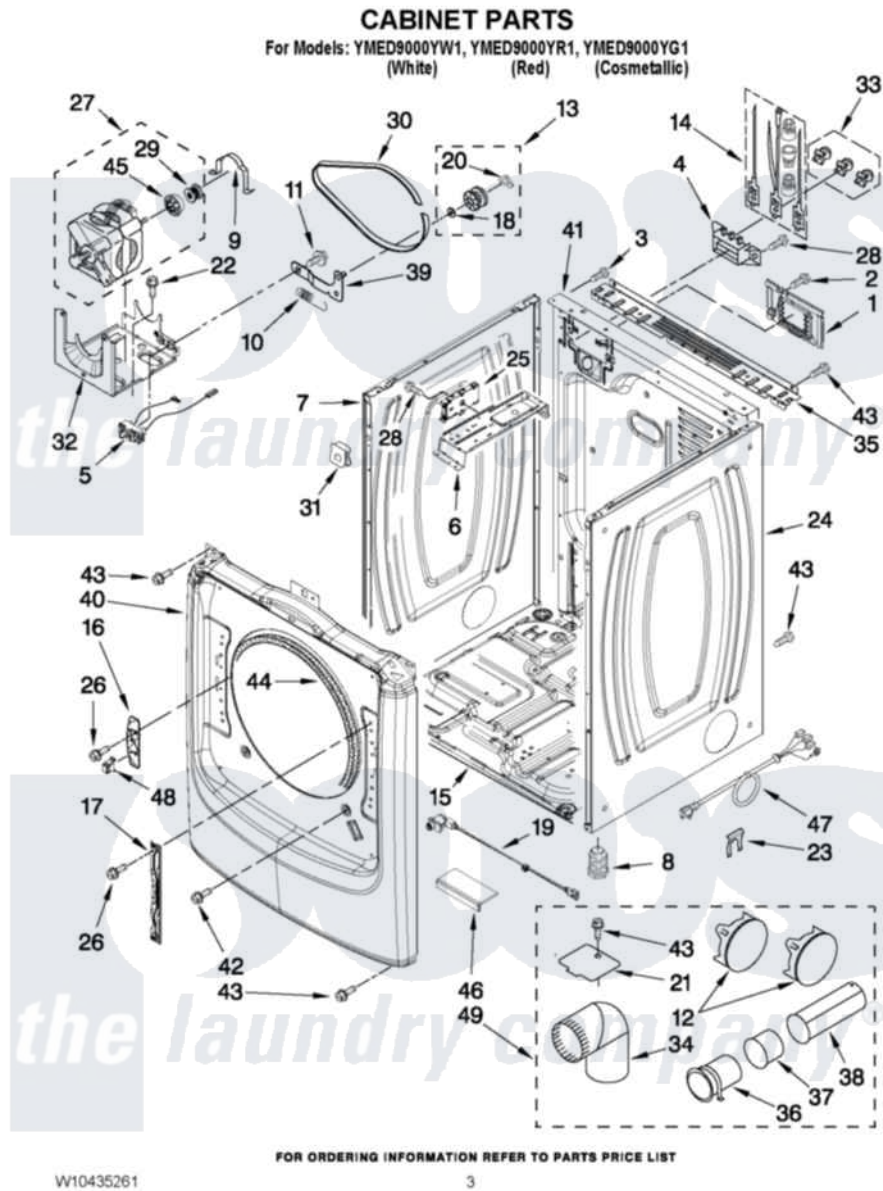

Maytag YMED9000YR1 02 - CABINET PARTS

W10435261

3

Maytag [Residential Maytag YMED9000YR1 Dryer Parts](#) Parts Diagram 02 - CABINET PARTS
Click on the part number to view part

Item	Original Part Number	Replaced By	Status	Part Description
1	W10316167			Cover,
2	3390814	90767		Screw, 8A X 3/8 HeX Washer Head Tapping
3	8533974	4331106		Screw, No.10-32 X 7/16
4	3397659			Block, Terminal
5	W10246525	W10314253		Switch, Assembly Broken Belt
6	W10259611			Bracket, Control
7	W10192435			Panel, Side
"	W10337789	W10468502		Panel, Side
"	W10301058			Panel, Side
8	3392100	49621		Feet-Leveling
NI	279810			Foot-Optional
9	W10121316			Plug, Multivent
10	3387374			Spring, Idler
11	3389420			Retainer-Idler 1/4-20 X 1/16
12	49252			Plug, Multivent
"	W10151499	W10404617		Plug, Multivent