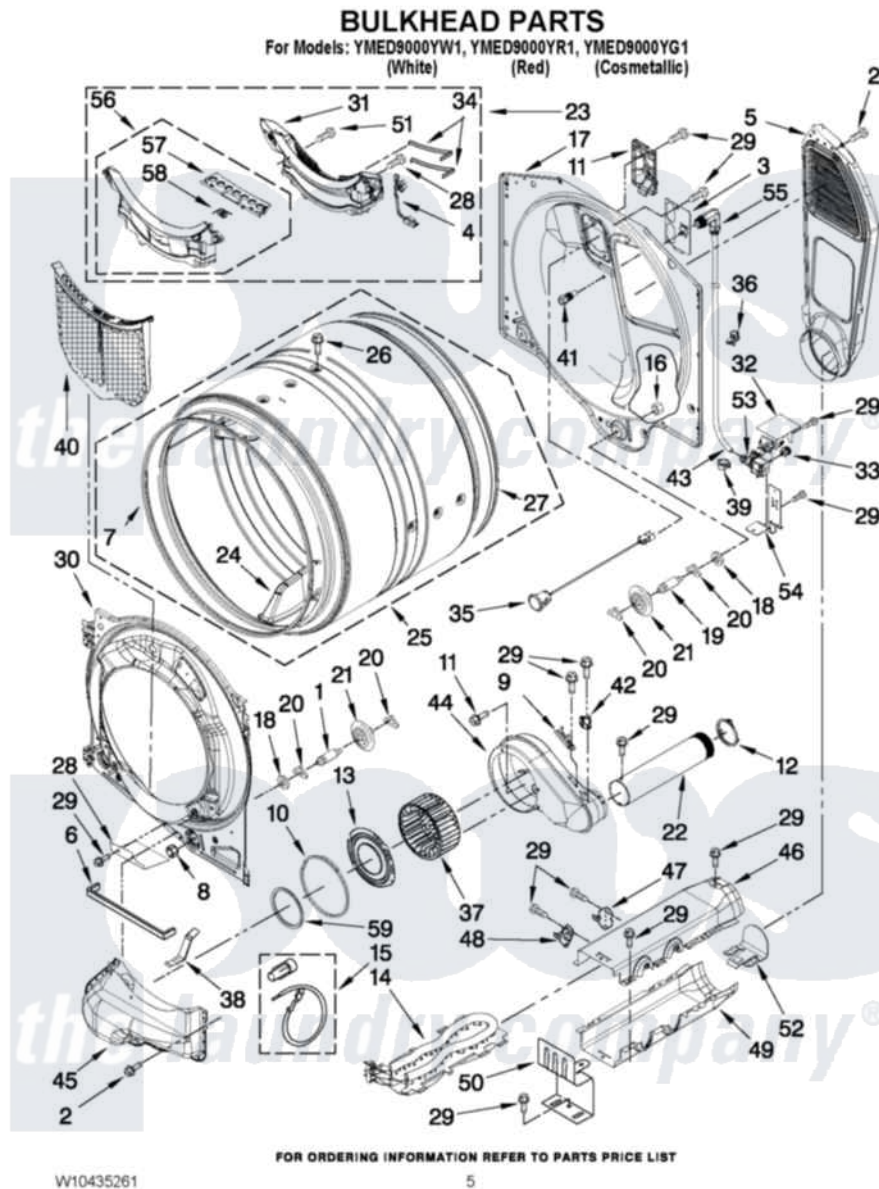

# Maytag YMED9000YR1 03 - BULKHEAD PARTS

Maytag [Residential Maytag YMED9000YR1 Dryer Parts](#) Parts Diagram 03 - BULKHEAD PARTS  
Click on the part number to view part

Item	Original Part Number	Replaced By	Status	Part Description
1	<a href="#">W10359271</a>			Shaft, Drum Roller Threads
2	3390647	<a href="#">488729</a>		Screw
3	<a href="#">W10249422</a>			Nozzle, Bracket Rear
4	<a href="#">W10298258</a>			Harness, Sensor
5	697354	<a href="#">3387911</a>		Duct-Air
6	<a href="#">W10211950</a>			Seal, Outlet Housing
7	<a href="#">W10273050</a>			Seal, Drum Front
8	3934666	<a href="#">W10080210</a>		Nut, 3/8 X 16
9	<a href="#">3392519</a>			Thermal Limiter
10	<a href="#">697770</a>			Seal, Cover Plate Blower Housing
11	<a href="#">W10208422</a>			Rear Deflector
12	<a href="#">W10344699</a>			Collar, Duct
13	<a href="#">W10211901</a>			Collar Assembly
14	<a href="#">8544771</a>			Heater Element
15	<a href="#">279457</a>			Wire Kit, Terminal
16	W10001120	<a href="#">W10080190</a>		Nut, 3/8-16