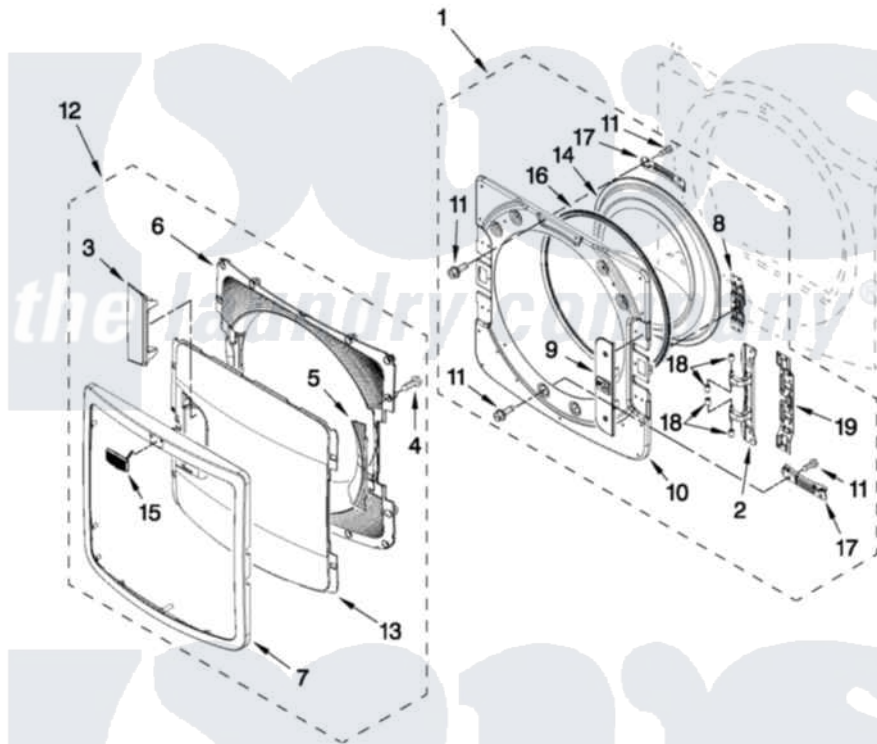

Maytag YMED9000YR1 04 - DOOR PARTS

DOOR PARTS

For Models: YMED9000YW1, YMED9000YR1, YMED9000YG1
(White) (Red) (Cosmetallic)

FOR ORDERING INFORMATION REFER TO PARTS PRICE LIST

W10435261

7

Maytag [Residential Maytag YMED9000YR1 Dryer Parts](#) Parts Diagram 04 - DOOR PARTS
Click on the part number to view part

| Item | Original Part Number | Replaced By | Status | Part Description |
|------|---------------------------|-------------|--------|-------------------------------|
| 1 | W10272387 | | | Door Assembly Inner |
| 2 | W10208415 | | | Hinge Base |
| 3 | W10272398 | | | Door Handle |
| 4 | 9742177 | | | Screw, 8-18 X .625 |
| 5 | W10272400 | | | Door Plug |
| 6 | W10272392 | | | Door-Intermediate |
| 7 | W10272390 | | | Trim Door |
| 8 | W10208254 | | | Door Inner Screw, 10-32 X 1/2 |
| 9 | W10272404 | | | Cover, Door Catch |
| 10 | W10285652 | | | Inner Door |
| 11 | W10288126 | | | Screw, 10-32 X 1/2 |
| 12 | W10272389 | | | Door, Outer Assembly |
| 13 | W10272391 | | | Screen, Outer Door |
| 14 | W10208417 | | | Window Inner Door |
| 15 | W10316087 | | | Badge Assembly |
| 16 | W10208417 | | | Window Inner Door |