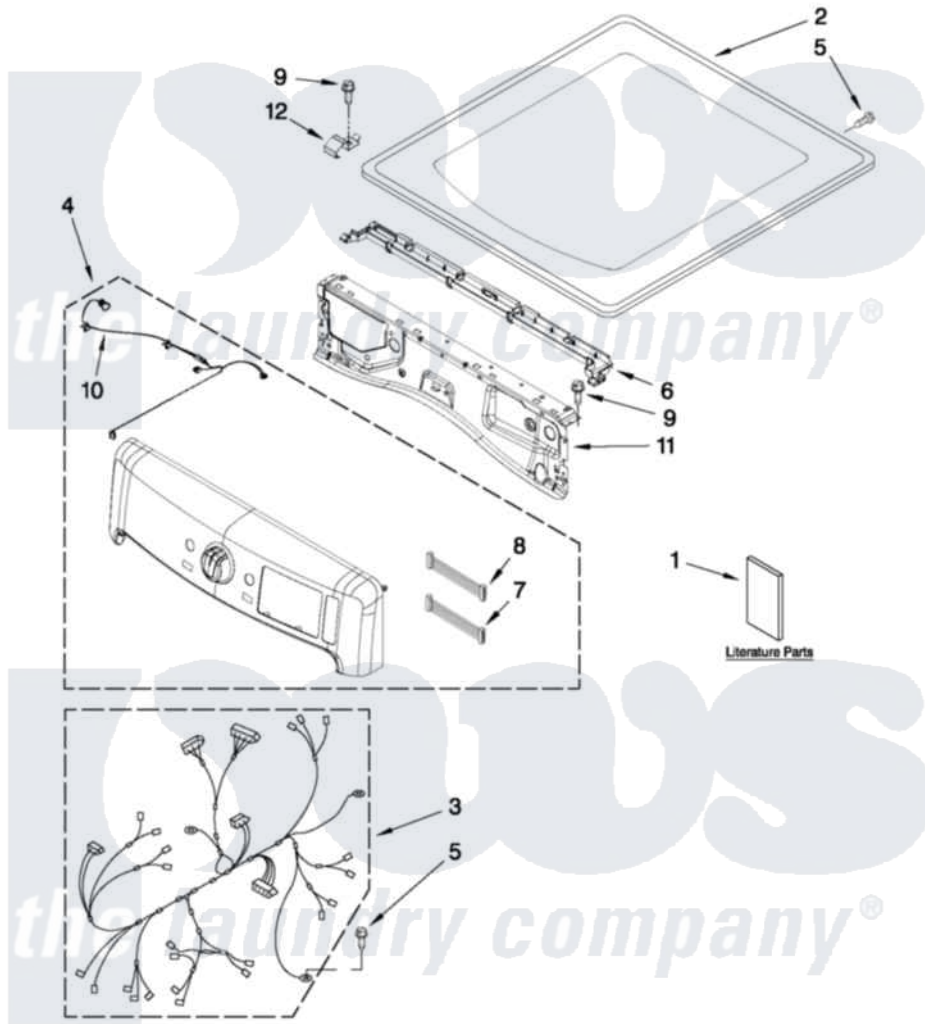

Maytag YMED9000YW0 01 - TOP AND CONSOLE PARTS

MAYTAG

TOP AND CONSOLE PARTS
 For Models: YMED9000YW0, YMED9000YR0, YMED9000YG0
 (White) (Red) Cosmetallic

29" ELECTRIC DRYER

FOR ORDERING INFORMATION REFER TO PARTS PRICE LIST

4-11 Printed in U.S.A. (L.T.) (bay)

1

Part No. W10407532 Rev. A

[Maytag Residential Maytag YMED9000YW0 Dryer Parts](#) Parts Diagram 01 - TOP AND CONSOLE PARTS
 Click on the part number to view part

Item	Original Part Number	Replaced By	Status	Part Description
1	W10312952		Not Available	USE & CARE GUIDE
"	W10315512		Not Available	TECH SHEET
"	W10057364		Not Available	INSTALLATION INSTRUCTIONS
2	W10208383			Top
"	W10337792			Top
"	W10301057			Top
3	W10355895		Not Available	HARNESS, MAIN
4	W10392722			Panel, Console
"	W10307423		Not Available	PANEL, CONSOLE (INCLUDES BUTTONS & CONTROL BOARD) (RED)
"	W10392723			Panel, Console
5	693995			Screw, Hex Head
6	W10317570			Water Channel
7	W10309986			Cable, Jumper
8	W10309987			Cable, Jumper

9	3390647	488729	Screw
10	W10267833		Cable, Led User-Interface
11	W10208198		Bracket, Console
12	W10317566		Spring, Clip Water Channel