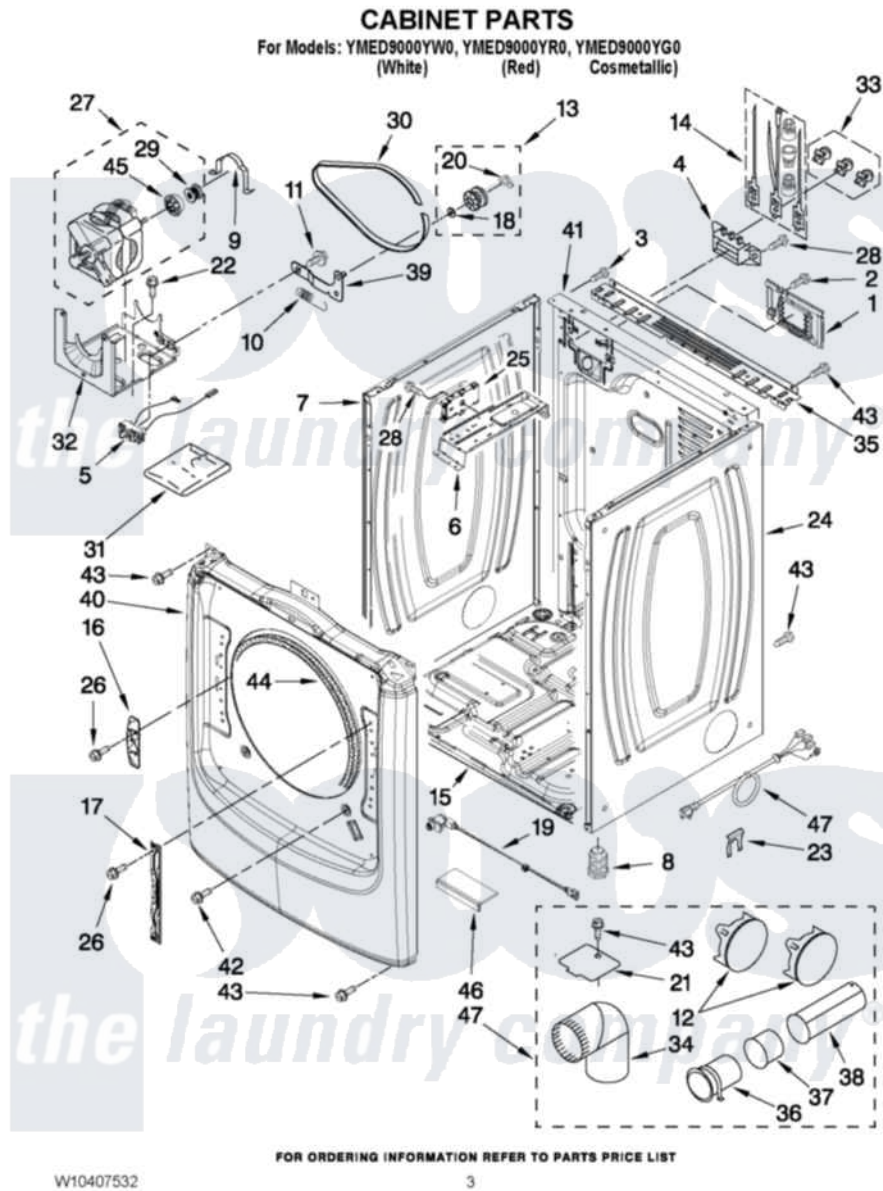

Maytag YMED9000YW0 02 - CABINET PARTS

W10407532

3

Maytag [Residential Maytag YMED9000YW0 Dryer Parts](#) Parts Diagram 02 - CABINET PARTS
Click on the part number to view part

Item	Original Part Number	Replaced By	Status	Part Description
1	W10316167			Cover,
2	3390814	90767		Screw, 8A X 3/8 HeX Washer Head Tapping
3	8533974	4331106		Screw, No.10-32 X 7/16
4	3397659			Block, Terminal
5	W10246525	W10314253		Switch, Assembly Broken Belt
6	W10259611			Bracket, Control
7	W10192435			Panel, Side
"	W10337789	W10468502		Panel, Side
"	W10301058			Panel, Side
8	3392100	49621		Feet-Leveling
NI	279810			Foot-Optional
9	660658			Clamp, Motor Mounting 343481 685441
10	3387374			Spring, Idler
11	3389420			Retainer-Idler 1/4-20 X 1/16
12	49252			Plug, Multivent